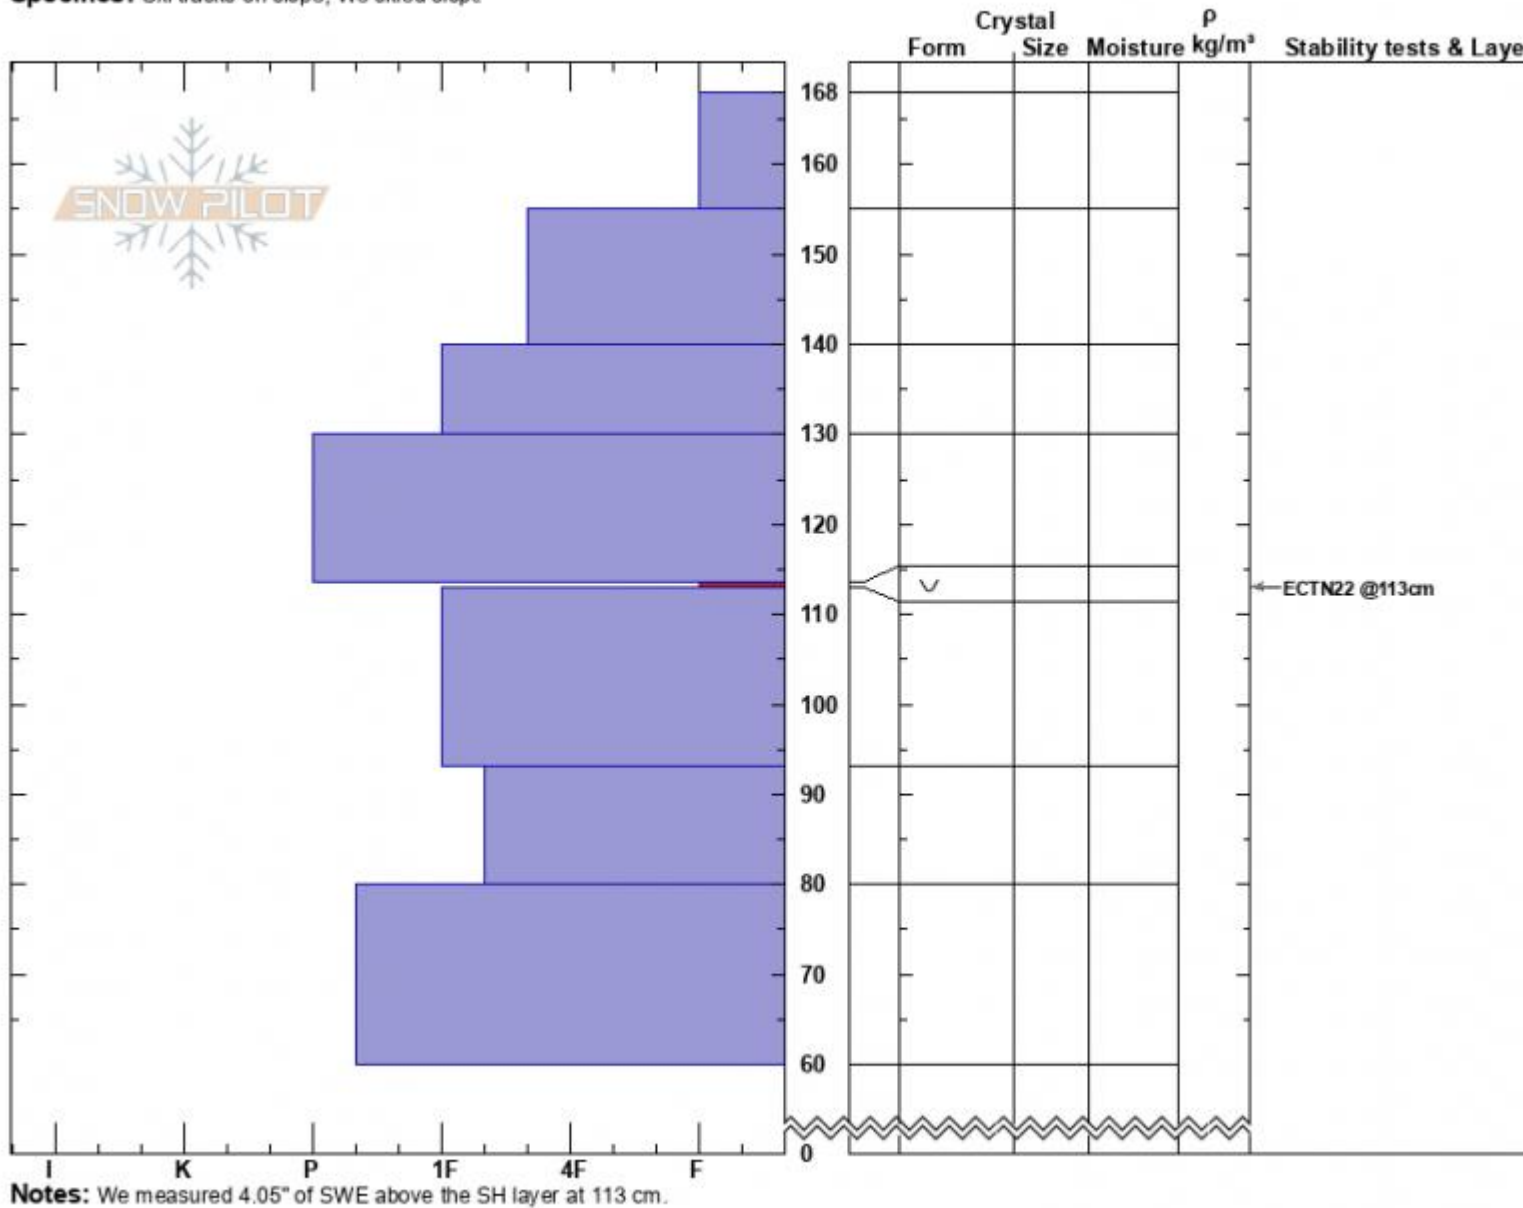

Bacon Rind Mdw
 Madison Range-S
 MT
 Elevation: 8800 ft
 Aspect: 81°
 Specifics: Ski tracks on slope; We skied slope

Doug Chabot-Admin
 03/08/2023 - 11:30am
 Co-ord: 44.96971N, -111.09409W
 Slope Angle: 22°
 Wind Loading:

Stability: Good
 Air Temperature:
 Sky Cover: CLR
 Precipitation: NO
 Wind: Calm

HS:168 **Layer Notes:**
 113.5-113cm: Problematic layer

Advisory Region
 Southern Madison
 Longitude
 -111.10W
 Latitude
 44.96N
 Southern Madison, 2023-03-08