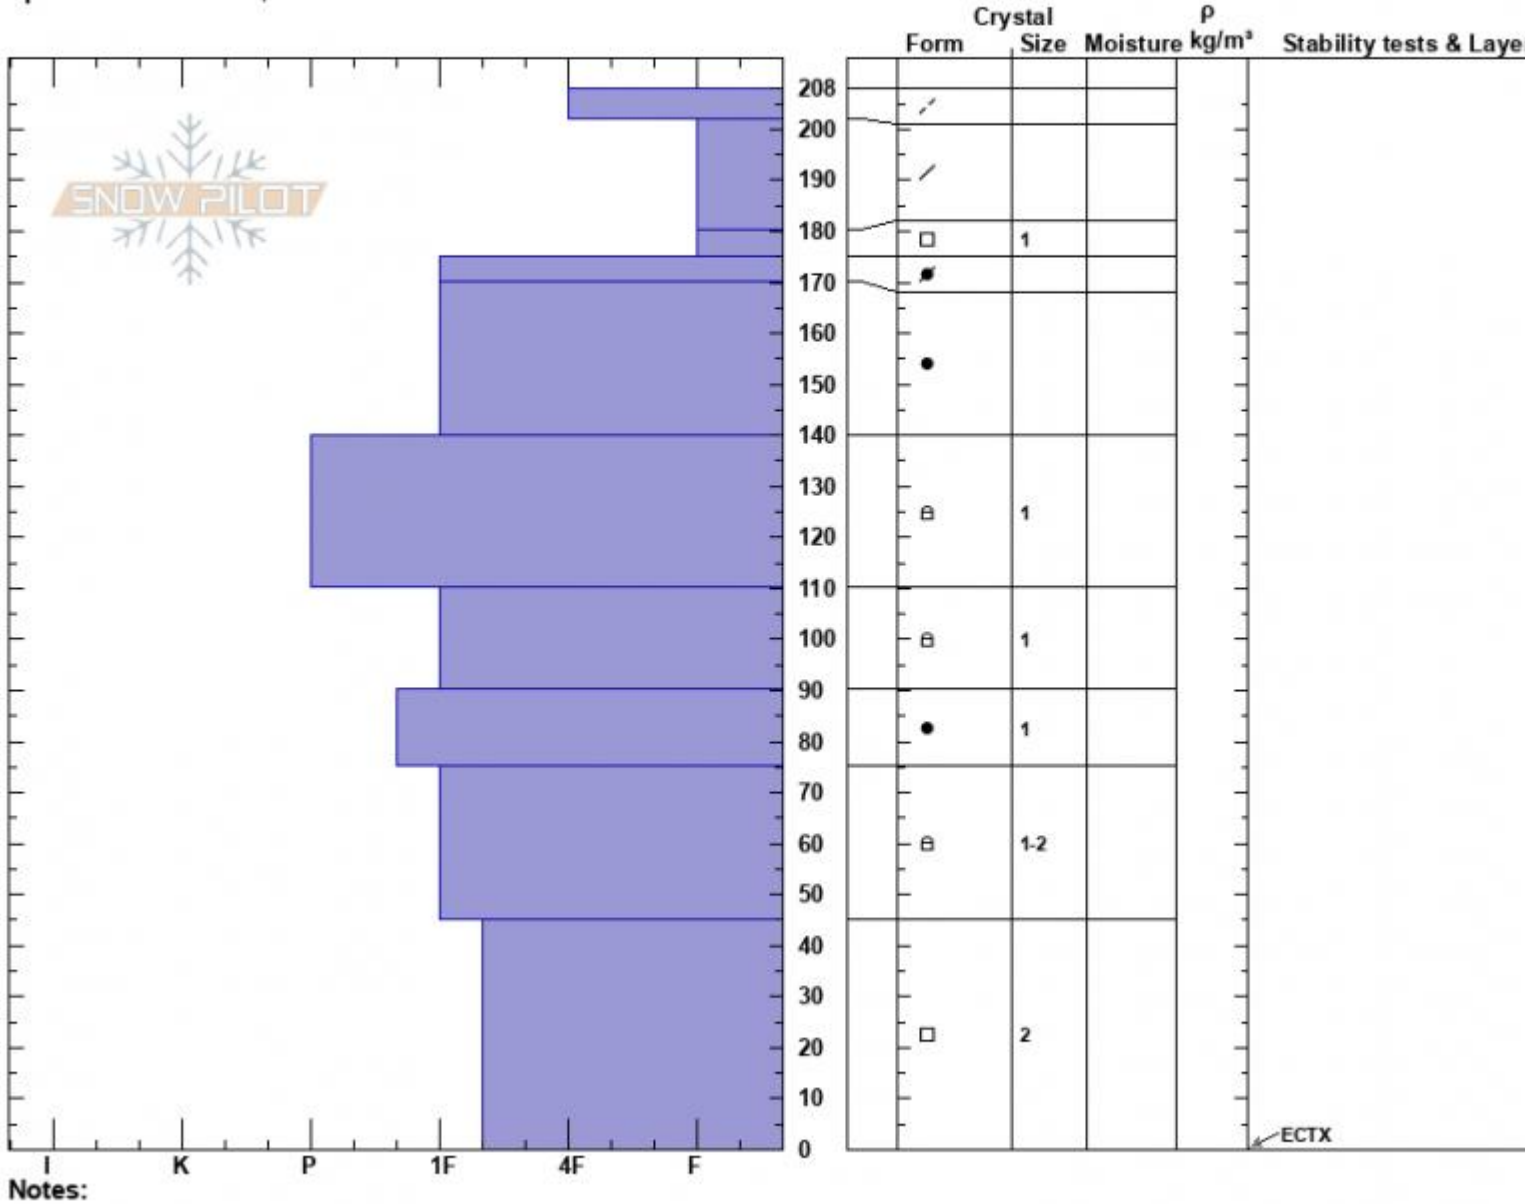

The Throne, east face
 Bridger Range
 MT
 Elevation: 8130 ft
 Aspect: 85°
 Specifics: We skied slope

Alex Marienthal
 03/09/2023 - 11:15am
 Co-ord: 45.88436N, -110.95030W
 Slope Angle: 34°
 Wind Loading:

Stability: Good
 Air Temperature: -7°C
 Sky Cover: SCT
 Precipitation: NO
 Wind: Calm

HS:208 Layer Notes:
 208-202cm: Problematic layer

Advisory Region
 Bridger Range
 Longitude
 -110.95W
 Latitude
 45.88N
 Bridger Range, 2023-03-10