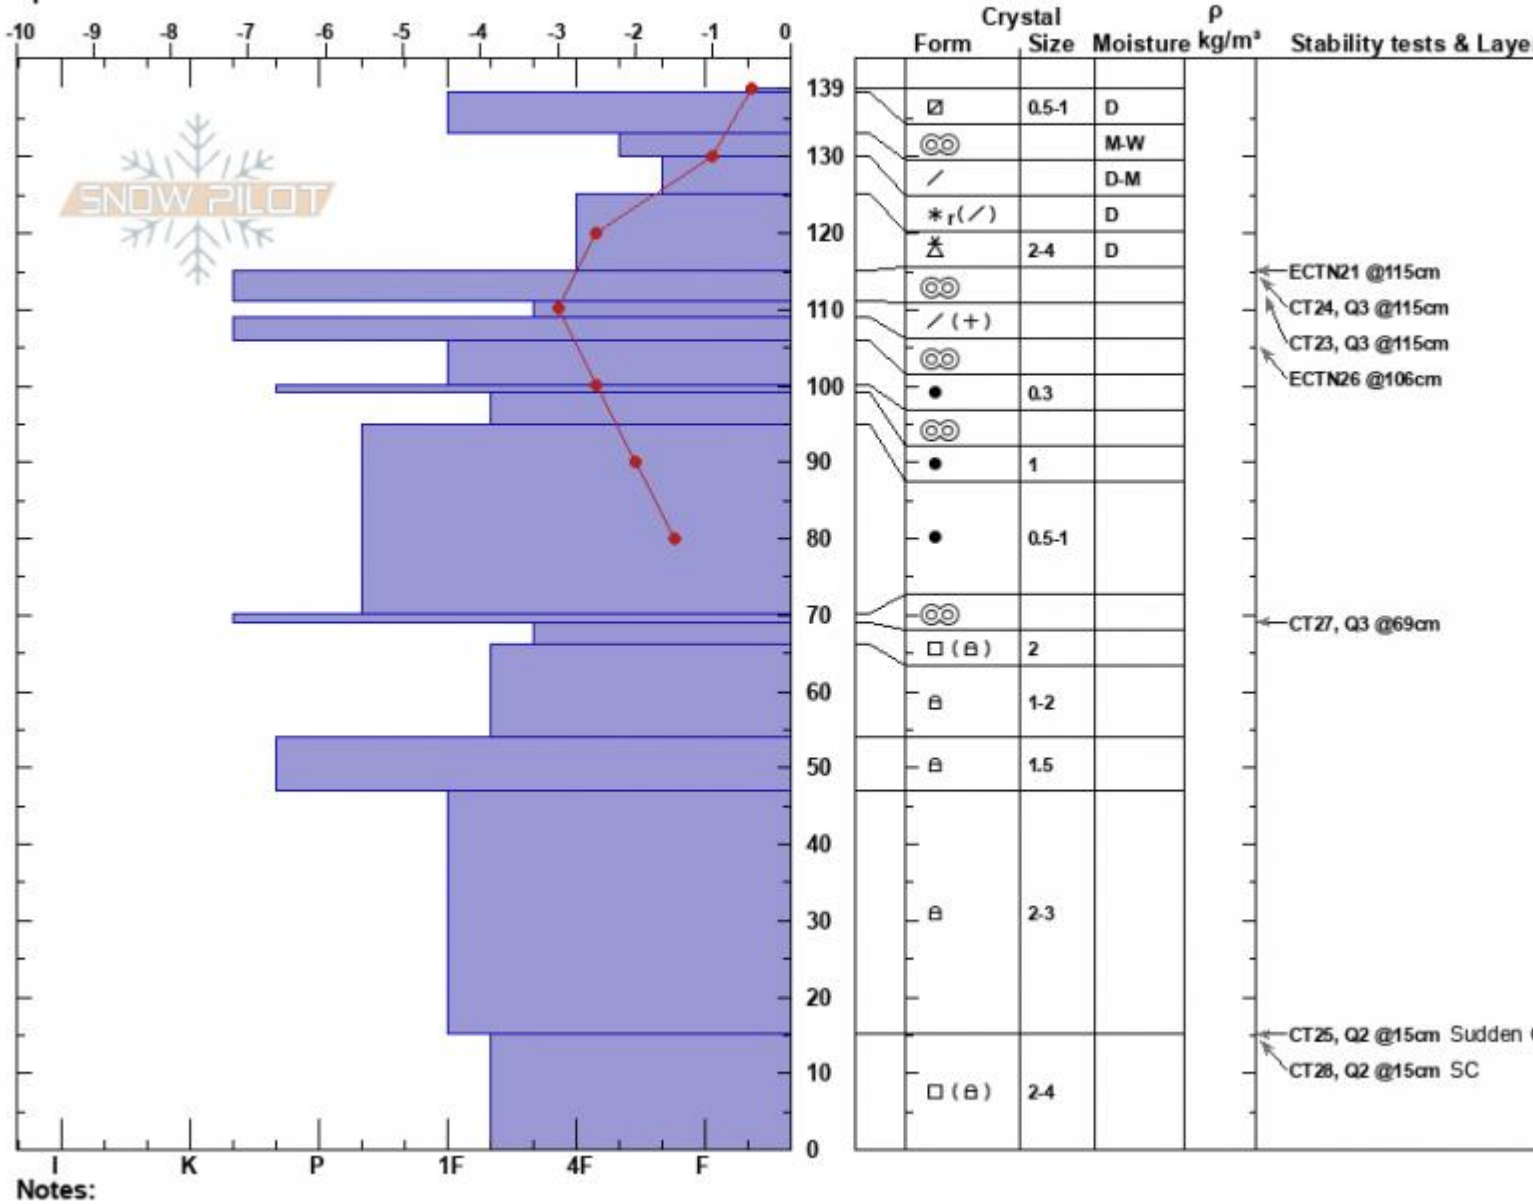

Texas Meadow, low SE  
 Bridger Range  
 MT  
 Elevation: 7622 ft  
 Aspect: 125°  
 Specifics:

Alex Marienthal  
 03/18/2023 - 3:00pm  
 Co-ord: 45.83964N, -110.93243W  
 Slope Angle: 27°  
 Wind Loading: no

Stability: Good  
 Air Temperature:  
 Sky Cover: CLR  
 Precipitation: NO  
 Wind: S Light Breeze

HS:139 Layer Notes:  
 47-15cm:Problematic layer

Advisory Region  
 Bridger Range  
 Longitude  
 -110.93W  
 Latitude  
 45.84N  
 Bridger Range, 2023-03-18