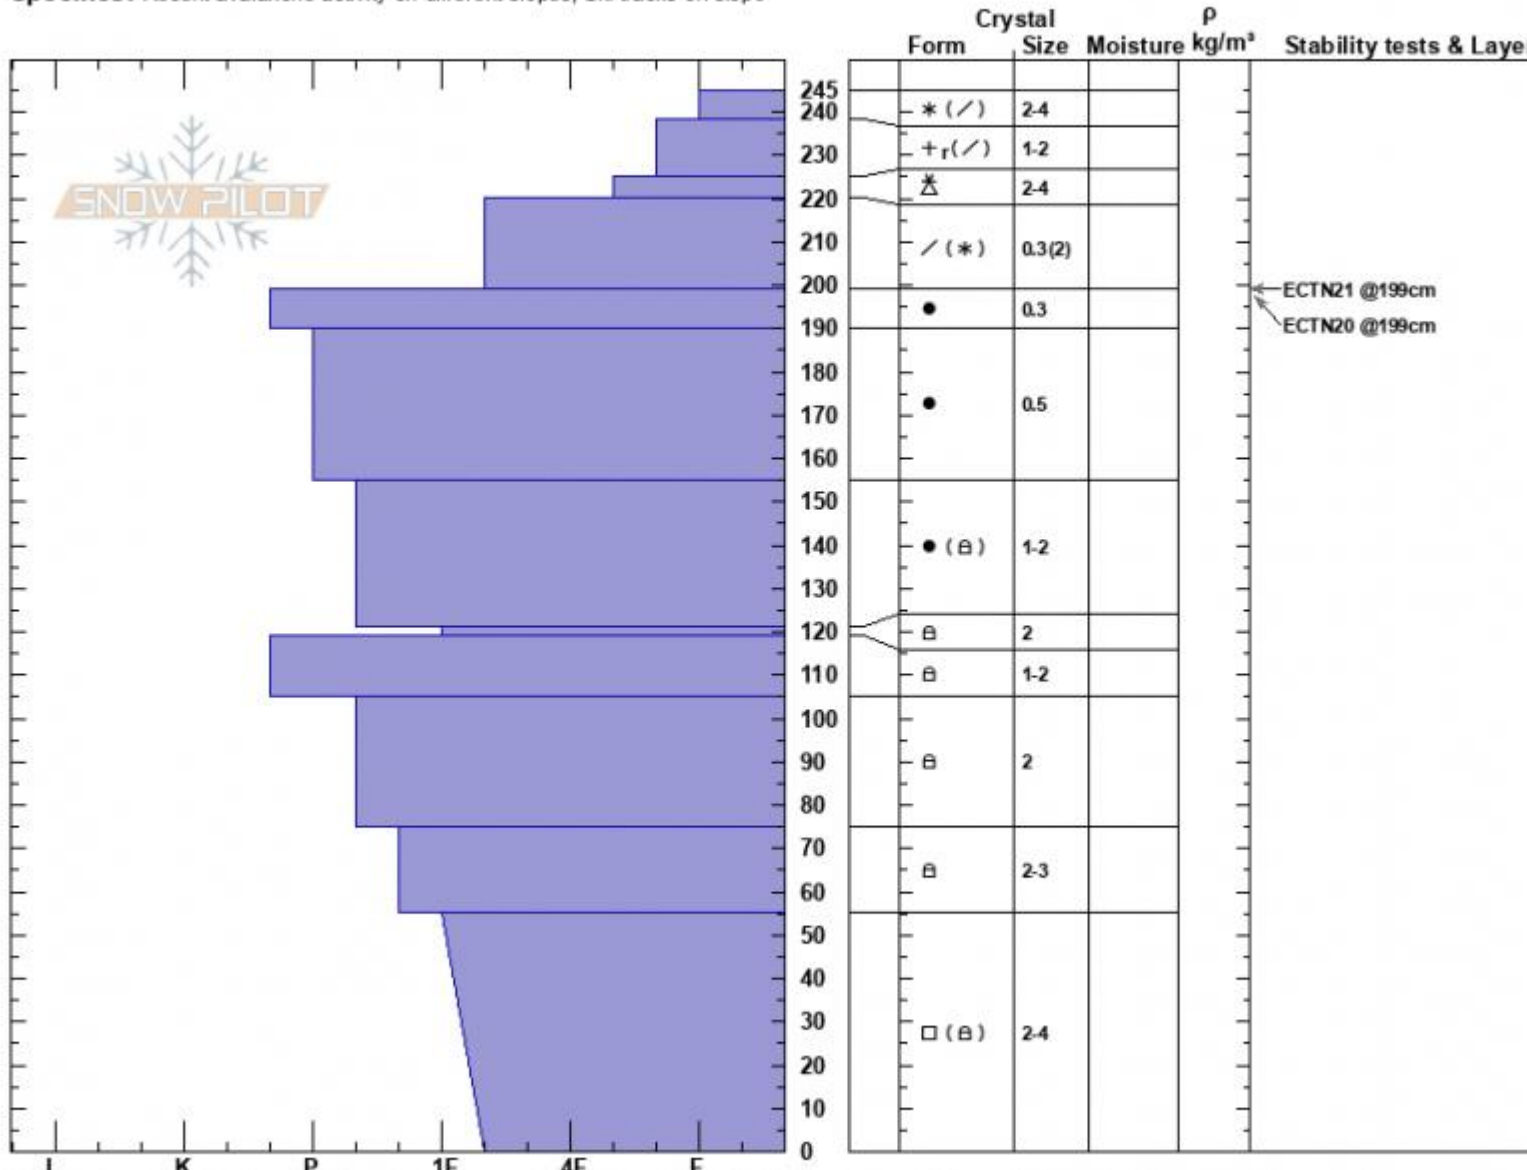

Texas Meadow, high NE Alex Marienthal  
 Bridger Range 03/18/2023 - 1:45pm  
 MT Co-ord: 45.84114N, -110.93492W  
 Elevation: 7735 ft Slope Angle: 35°  
 Aspect: 40° Wind Loading: previous  
 Specifics: Recent avalanche activity on different slopes; Ski tracks on slope

Stability: Good HS:245 Layer Notes:  
 Air Temperature: -3.5°C PF:35 225-220cm:Problematic layer  
 Sky Cover: CLR PS: 15  
 Precipitation: NO  
 Wind: Calm

Notes: Recent avalanches on different slopes were dry loose involving 4-8" of recent snow, 1-3 days old. Many skier triggered, a few natural.

Advisory Region  
 Bridger Range  
 Longitude  
 -110.93W  
 Latitude  
 45.84N  
 Bridger Range, 2023-03-18