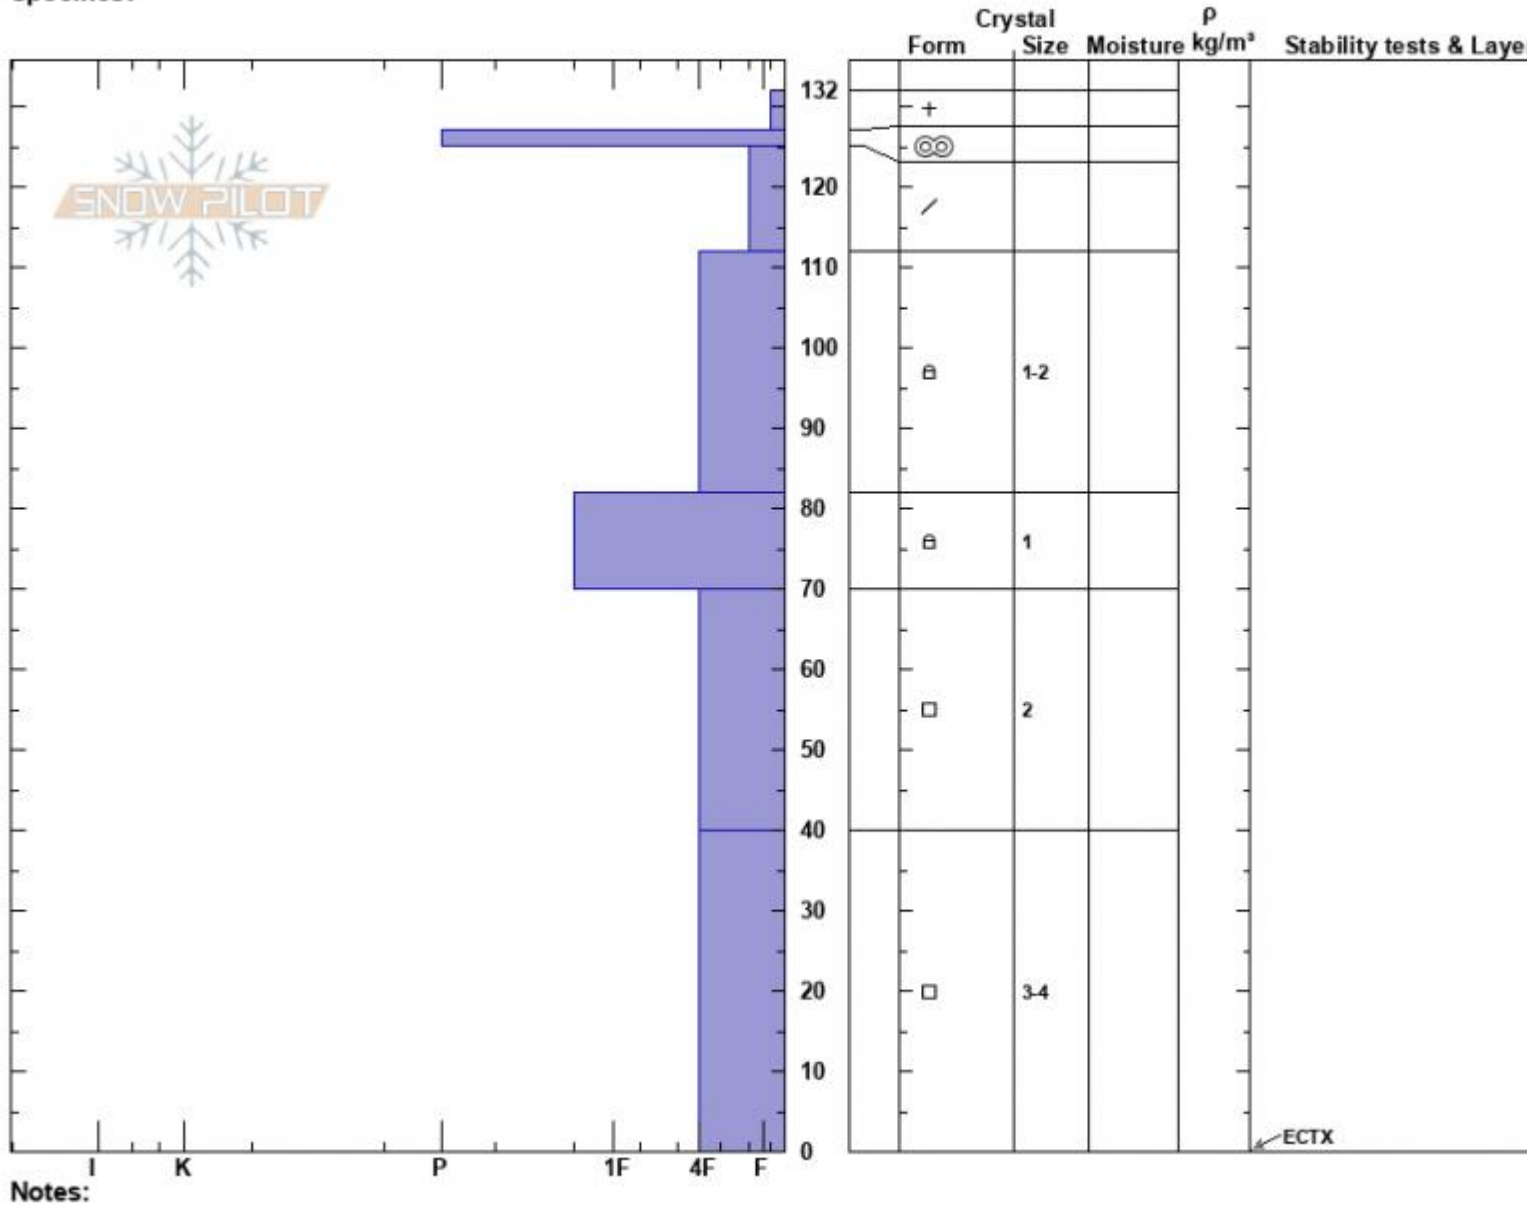

Bear Creek
 Madison Range-N
 MT
 Elevation: 9460 ft
 Aspect: 95°
 Specifics:

Alex Haddad
 03/21/2023 - 12:37pm
 Co-ord: 45.18497N, -111.46707W
 Slope Angle: 28°
 Wind Loading: no

Stability: Fair
 Air Temperature:
 Sky Cover: SCT
 Precipitation: S-1
 Wind: Calm

HS:132 Layer Notes:
 PF:30

Advisory Region
 Northern Madison
 Longitude
 -111.38W
 Latitude
 45.17N
 Northern Madison, 2023-03-21