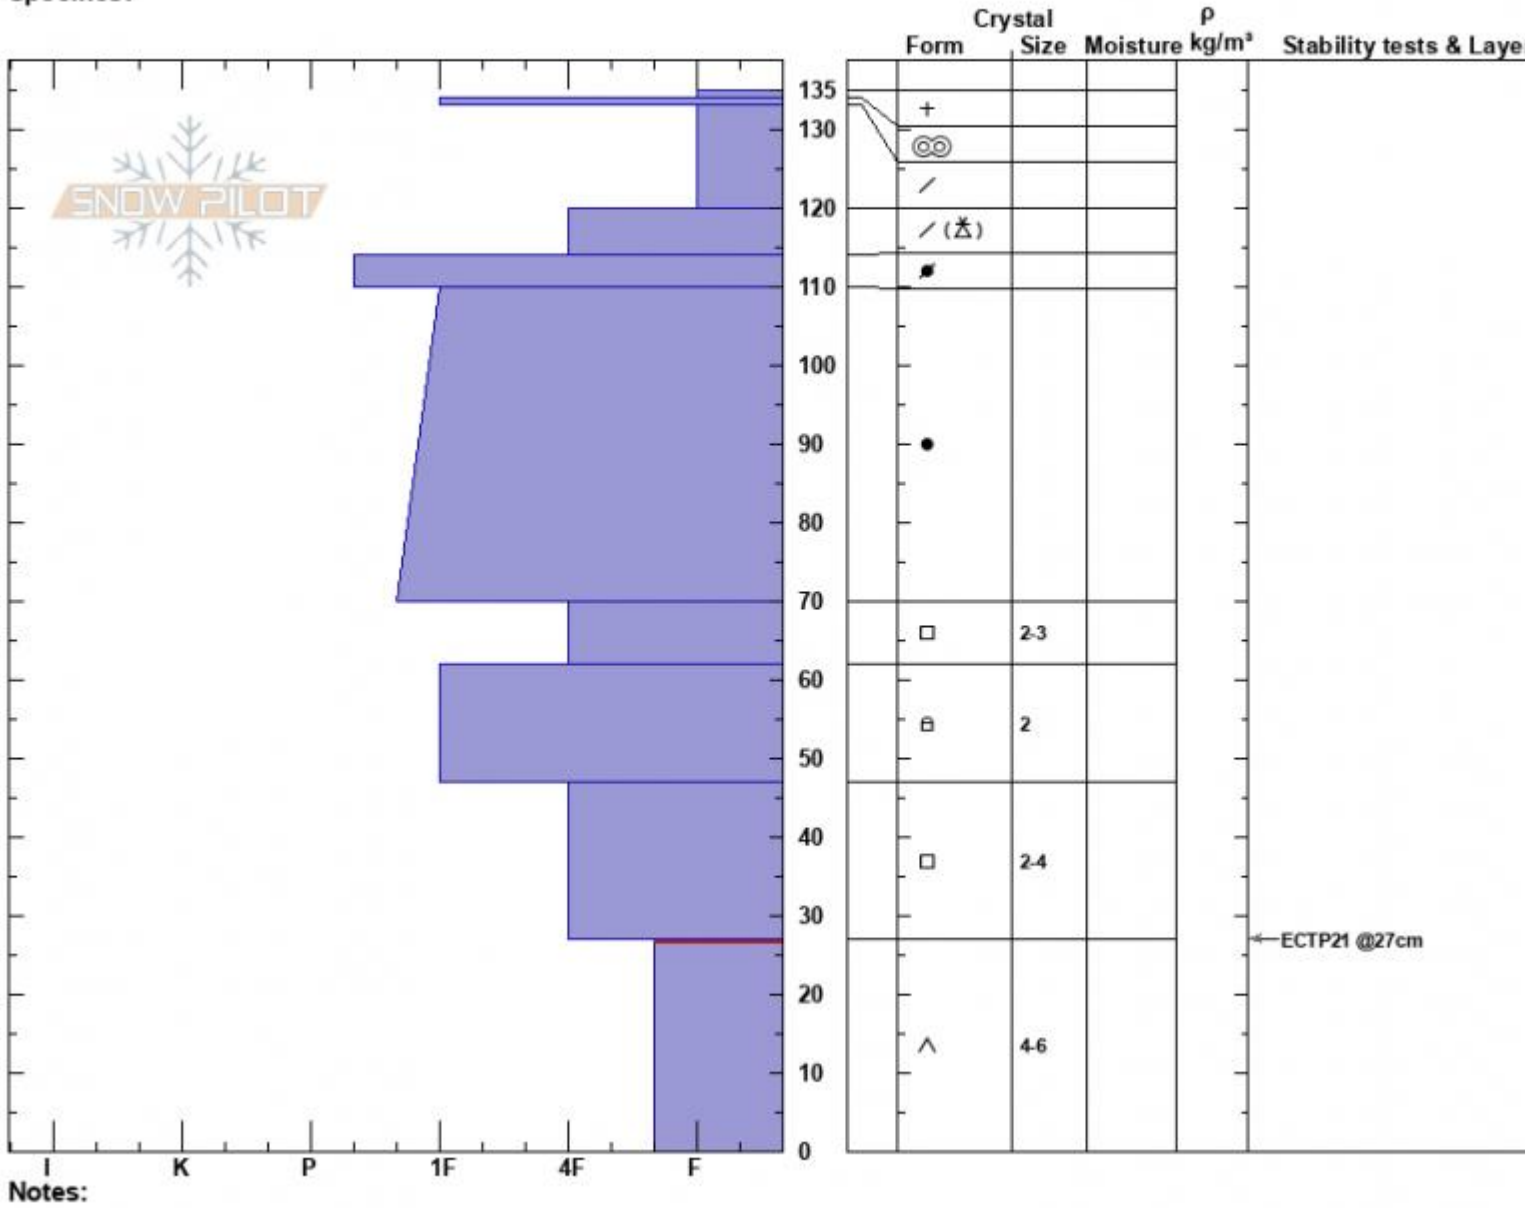

Ainger Entrance  
 Bridger Range  
 MT  
 Elevation: 8000 ft  
 Aspect: 100°  
 Specifics:

Dave Zinn  
 03/20/2023 - 12:00pm  
 Co-ord: 45.92531N, -110.97154W  
 Slope Angle: 25°  
 Wind Loading: no

Stability: Good  
 Air Temperature:  
 Sky Cover: OVC  
 Precipitation: S-1  
 Wind: S Light Breeze

HS:135  
 PF:30 27-0cm: Problematic layer  
 PS: 20

Advisory Region  
 Bridger Range  
 Longitude  
 -110.98W  
 Latitude  
 45.92N  
 Bridger Range, 2023-03-23