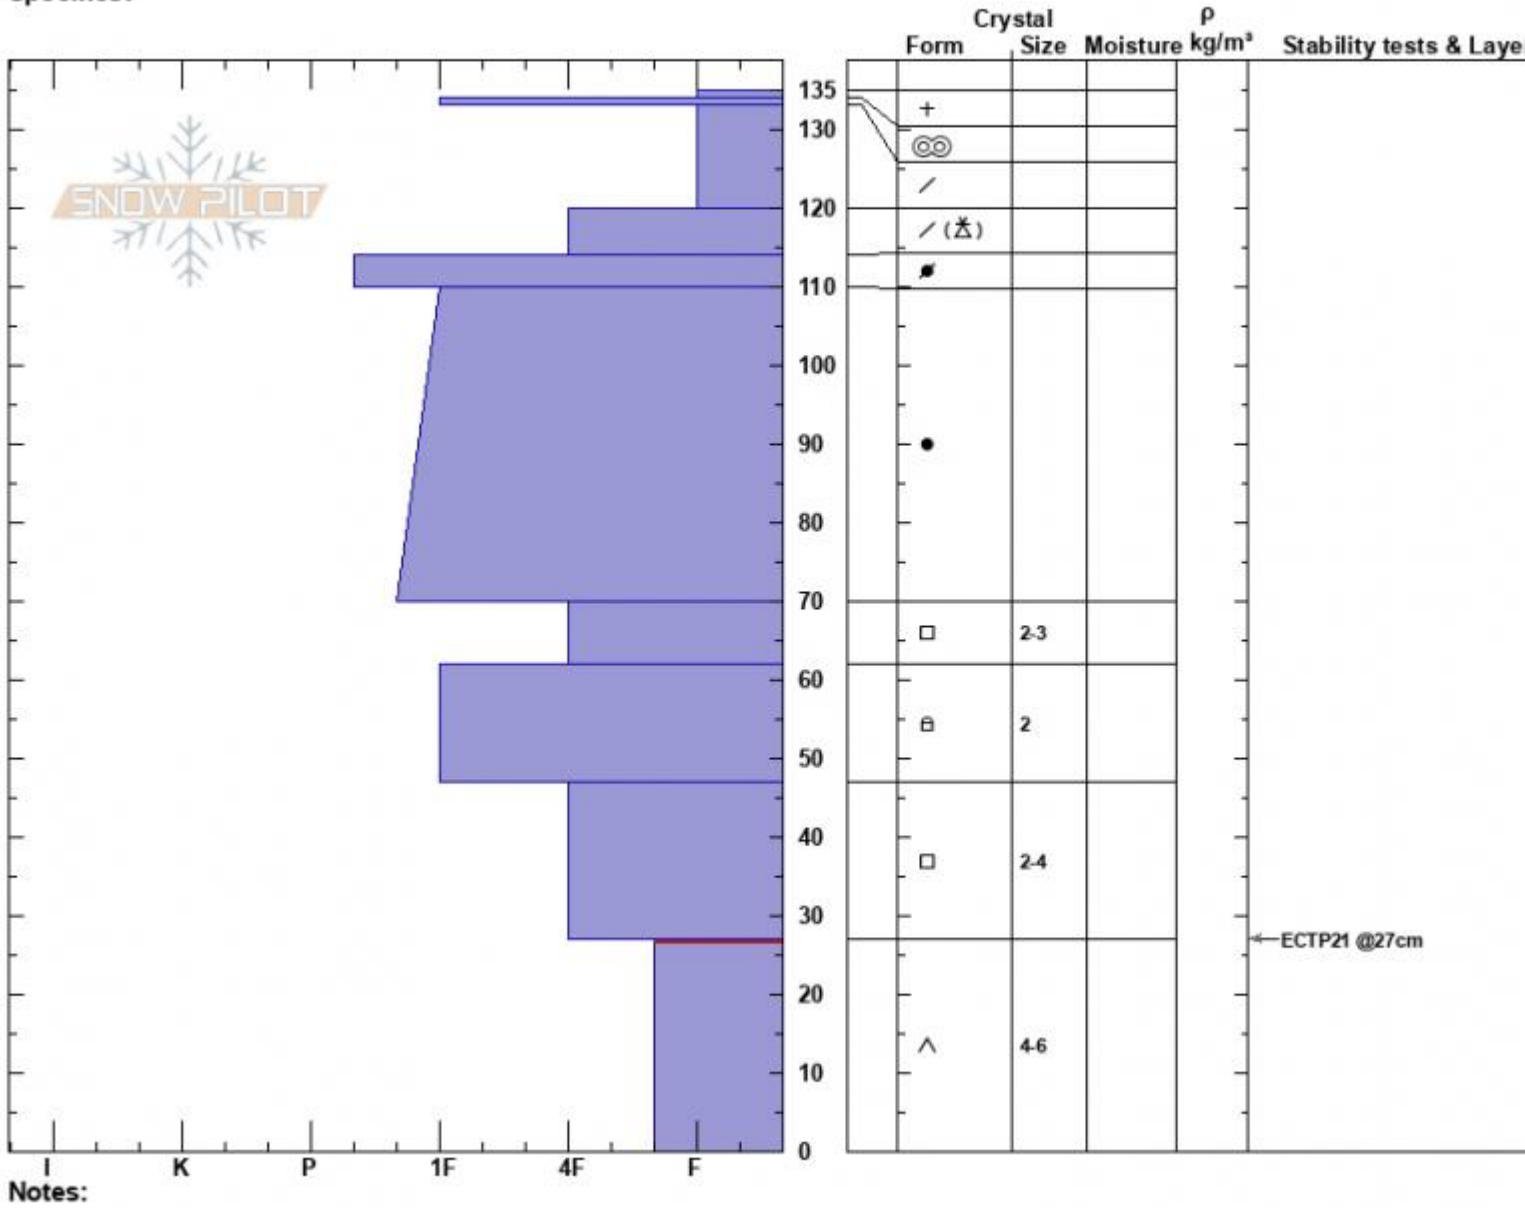

Ainger Entrance  
 Bridger Range  
 MT  
 Elevation: 8000 ft  
 Aspect: 100°  
 Specifics:

Dave Zinn  
 03/20/2023 - 12:00pm  
 Co-ord: 45.92531N, -110.97154W  
 Slope Angle: 25°  
 Wind Loading: no

Stability: Good  
 Air Temperature:  
 Sky Cover: OVC  
 Precipitation: S-1  
 Wind: S Light Breeze

HS:135  
 PF:30 27-0cm: Problematic layer  
 PS:20

Notes:  
 Advisory Region  
 Bridger Range  
 Longitude  
 -110.98W  
 Latitude  
 45.92N  
 Bridger Range, 2023-03-23