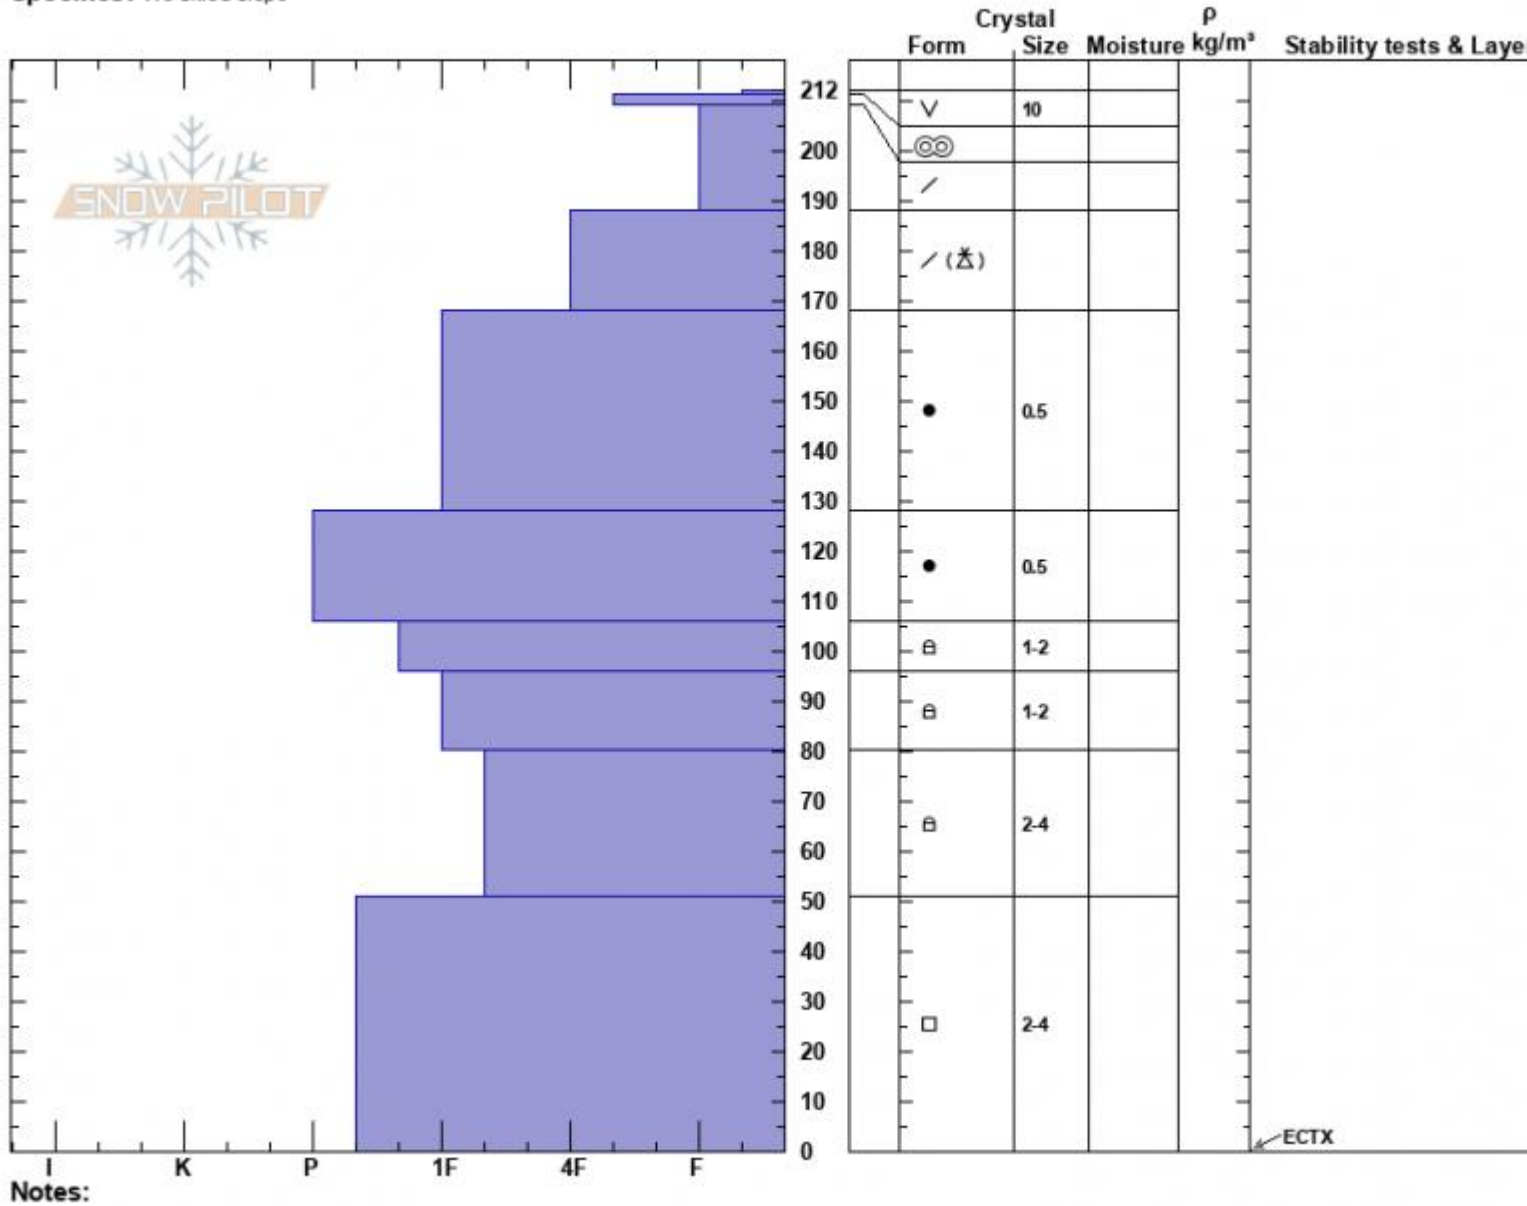

Trapper Ridger NE  
 Lionhead Range  
 MT  
 Elevation: 8650 ft  
 Aspect: 60°  
 Specifics: We skied slope

Dave Zinn  
 03/22/2023 - 12:30pm  
 Co-ord: 44.83891N, -111.34030W  
 Slope Angle: 30°  
 Wind Loading: previous

Stability: Good  
 Air Temperature:  
 Sky Cover: FEW  
 Precipitation: NO  
 Wind: Calm

HS:212 Layer Notes:

Advisory Region  
 Lionhead Range  
 Longitude  
 -111.34W  
 Latitude  
 44.84N  
 Lionhead Range, 2023-03-23