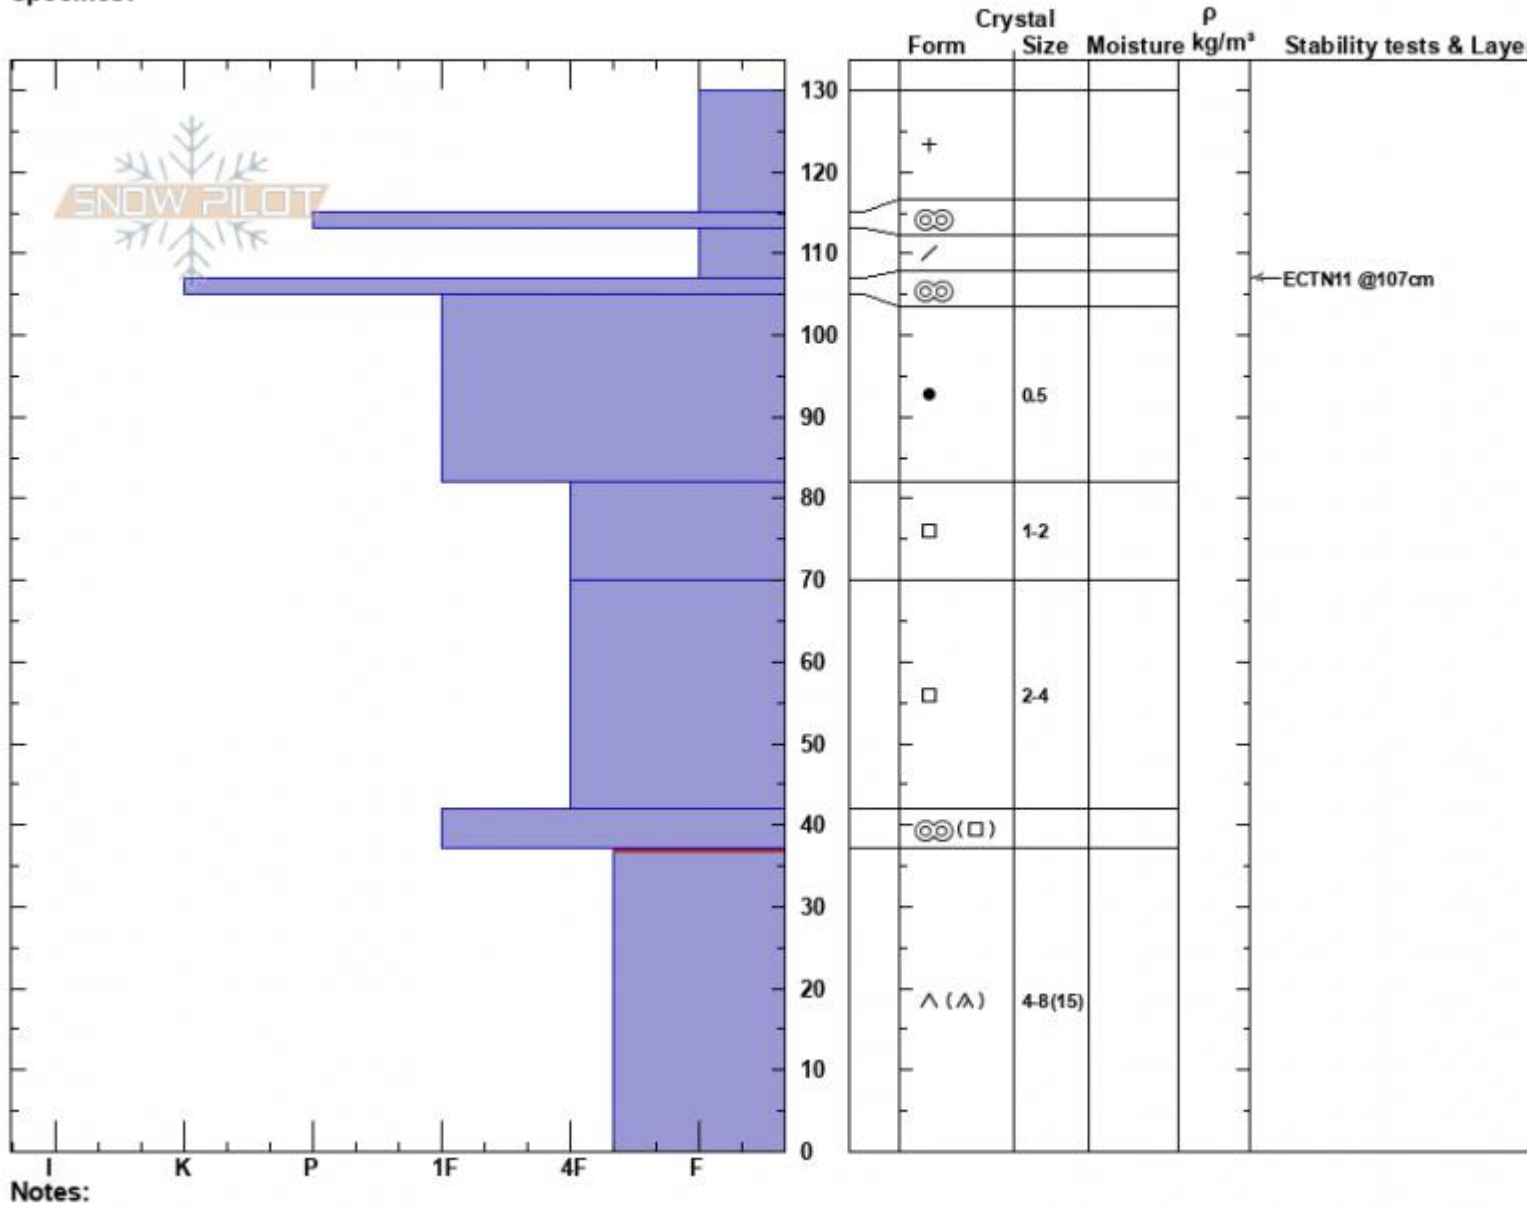

Marty's
 Cooke City
 MT
 Elevation: 9455 ft
 Aspect: 210°
 Specifics:

Dave Zinn
 03/26/2023 - 1:45pm
 Co-ord: 45.04185N, -109.94199W
 Slope Angle: 28°
 Wind Loading: no

Stability: Fair
 Air Temperature:
 Sky Cover: BKN
 Precipitation: NO
 Wind: Calm

HS:130 **Layer Notes:**
 37-0cm: Problematic layer

Advisory Region
 Cooke City
 Longitude
 -109.95W
 Latitude
 45.05N
 Cooke City, 2023-03-28