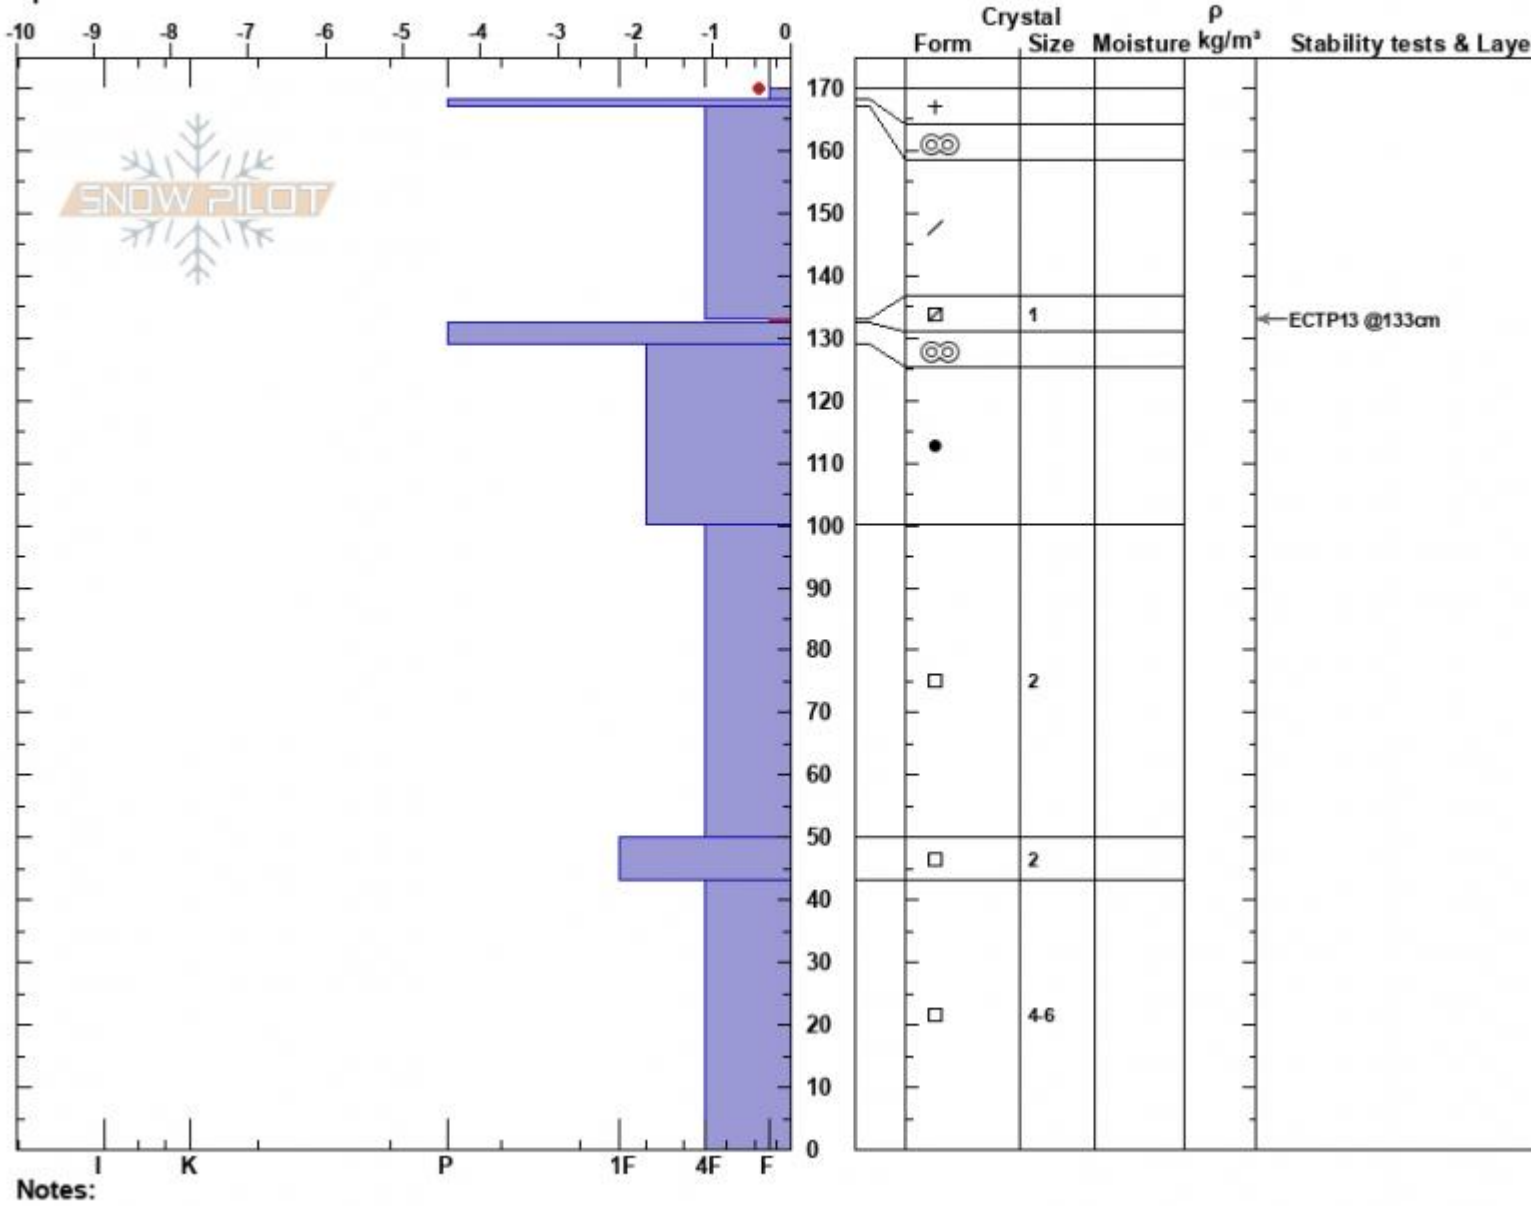

Consolation Hill  
 Madison Range-S  
 MT  
 Elevation: 9230 ft  
 Aspect: 112°  
 Specifics:

Alex Haddad  
 04/06/2023 - 12:52pm  
 Co-ord: 44.97243N, -111.27129W  
 Slope Angle: 29°  
 Wind Loading: no

Stability: Poor  
 Air Temperature: -8°C  
 Sky Cover: FEW  
 Precipitation: NO  
 Wind: S Light Breeze

HS:170  
 PF:25  
 Layer Notes: 133-132.5cm: Problematic layer

Advisory Region  
 Southern Madison  
 Longitude  
 -111.27W  
 Latitude  
 45.06N  
 Southern Madison, 2023-04-06