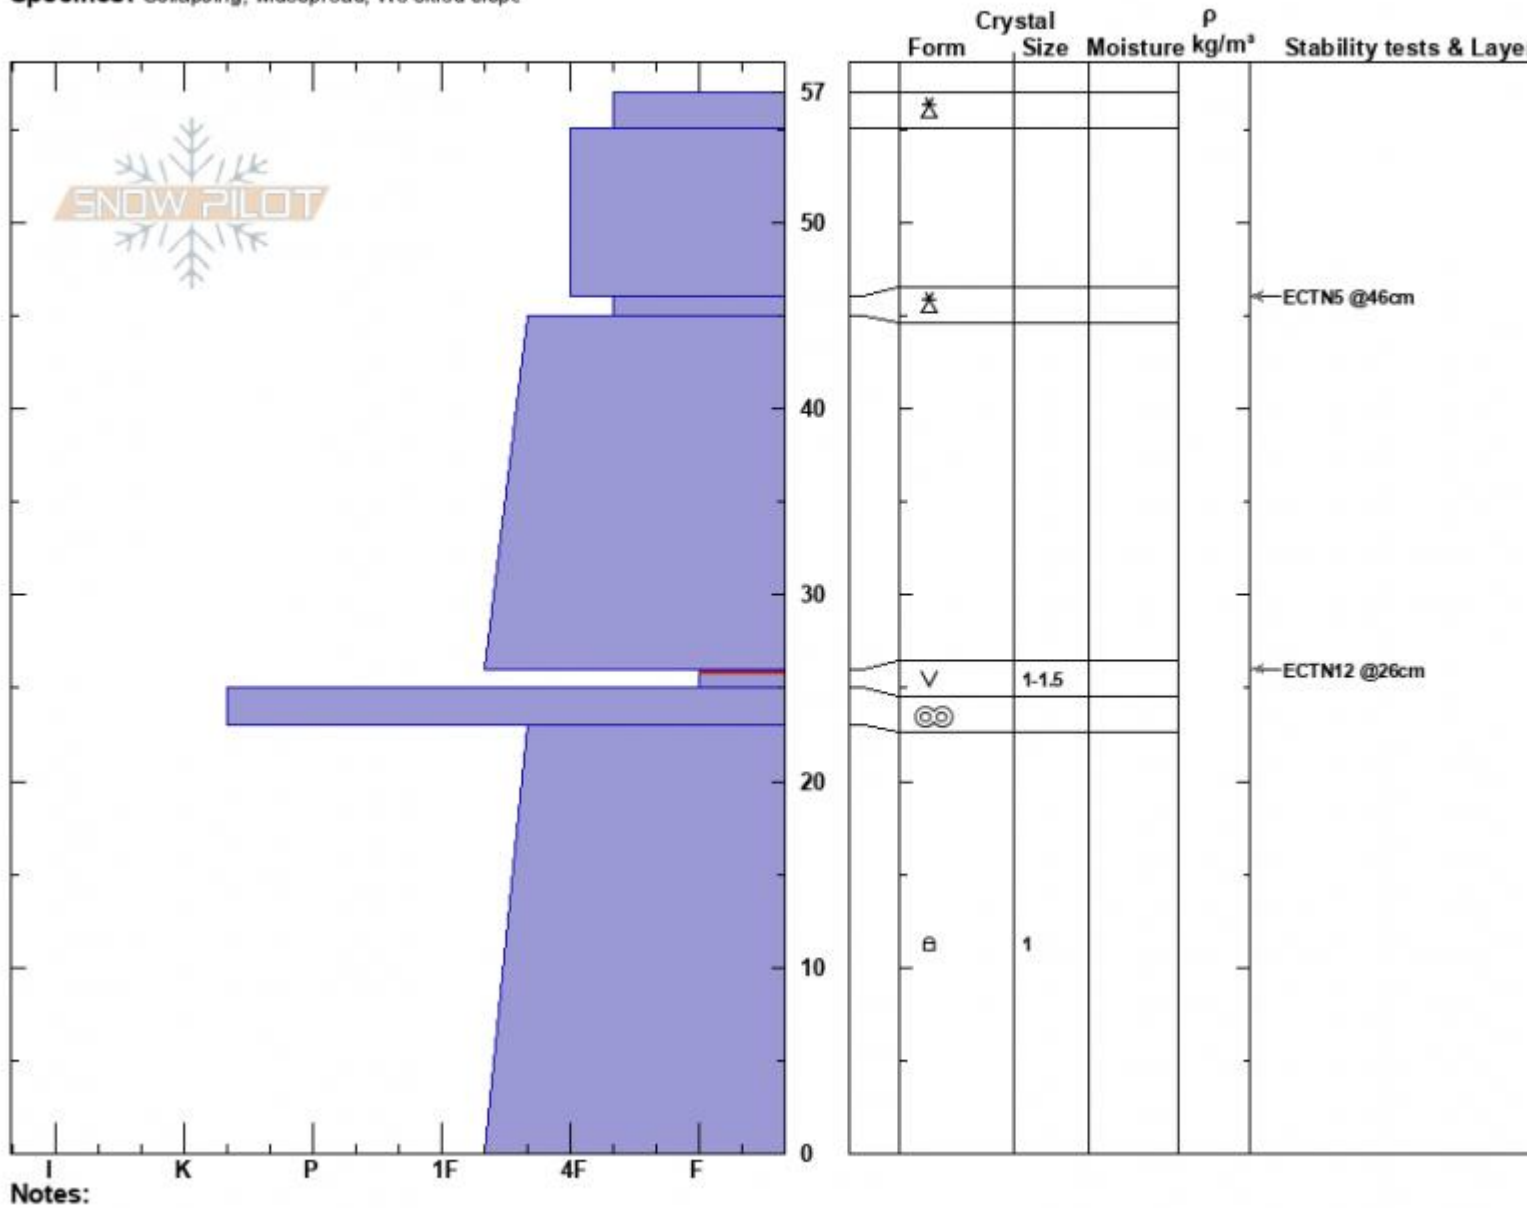

sw Mt. Henderson  
 Beartooths  
 MT  
 Elevation: 9830 ft  
 Aspect: 203°  
 Specifics: Collapsing, widespread; We skied slope

Beau Fredlund  
 11/07/2023 - 11:00am  
 Co-ord: 45.04933N, -109.94392E  
 Slope Angle: 22°  
 Wind Loading:

Stability:  
 Air Temperature:  
 Sky Cover: BKN  
 Precipitation:  
 Wind:

HS:57  
 Layer Notes:  
 26-25cm: Problematic layer

Advisory Region  
 Cooke City  
 Longitude  
 -109.95W  
 Latitude  
 45.05N  
 Cooke City, 2023-11-08