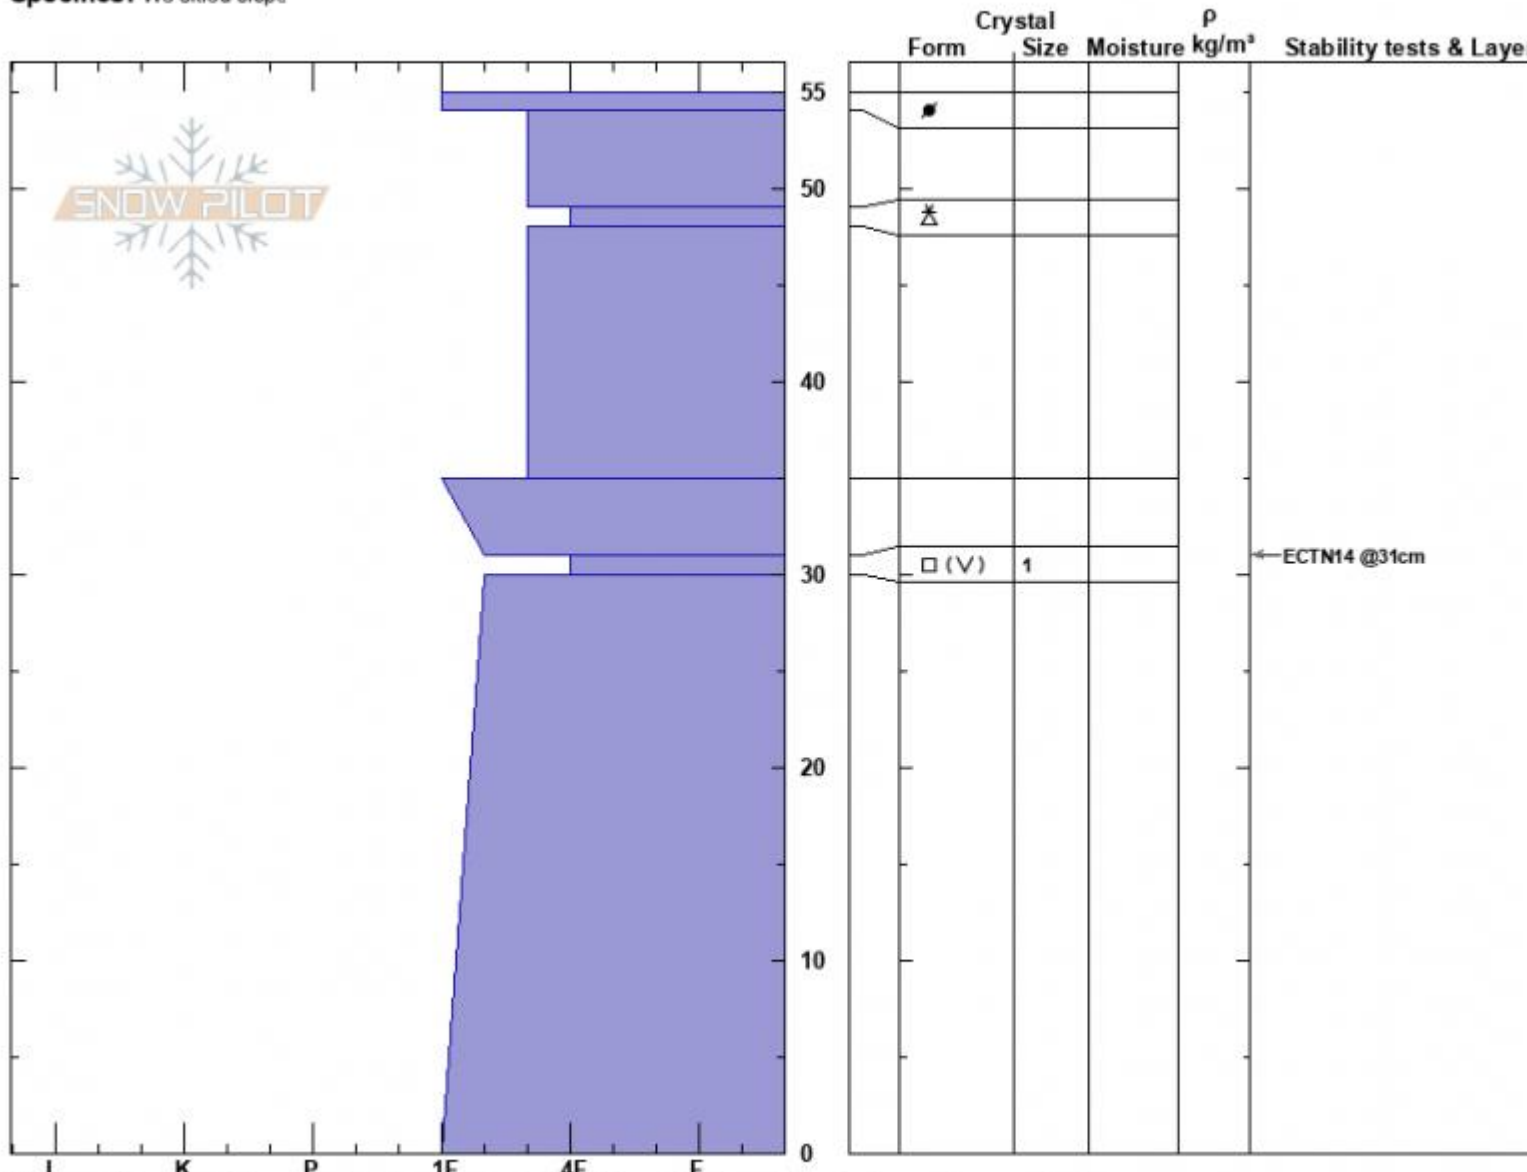

Hayden Creek  
 Absaroka Range  
 MT  
 Elevation: 9850 ft  
 Aspect: 78°  
 Specifics: We skied slope

Beau Fredlund  
 11/12/2023 - 11:00am  
 Co-ord: 44.98676N, -109.91929E  
 Slope Angle: 23°  
 Wind Loading:

Stability:  
 Air Temperature:  
 Sky Cover: FEW  
 Precipitation:  
 Wind:

HS:55  
 Layer Notes:  
 31-30cm: Problematic layer

Notes: Wind gusts to 59mph last night (at Lulu Pass), left a thin wind crust and lots of pine needles on most slopes.