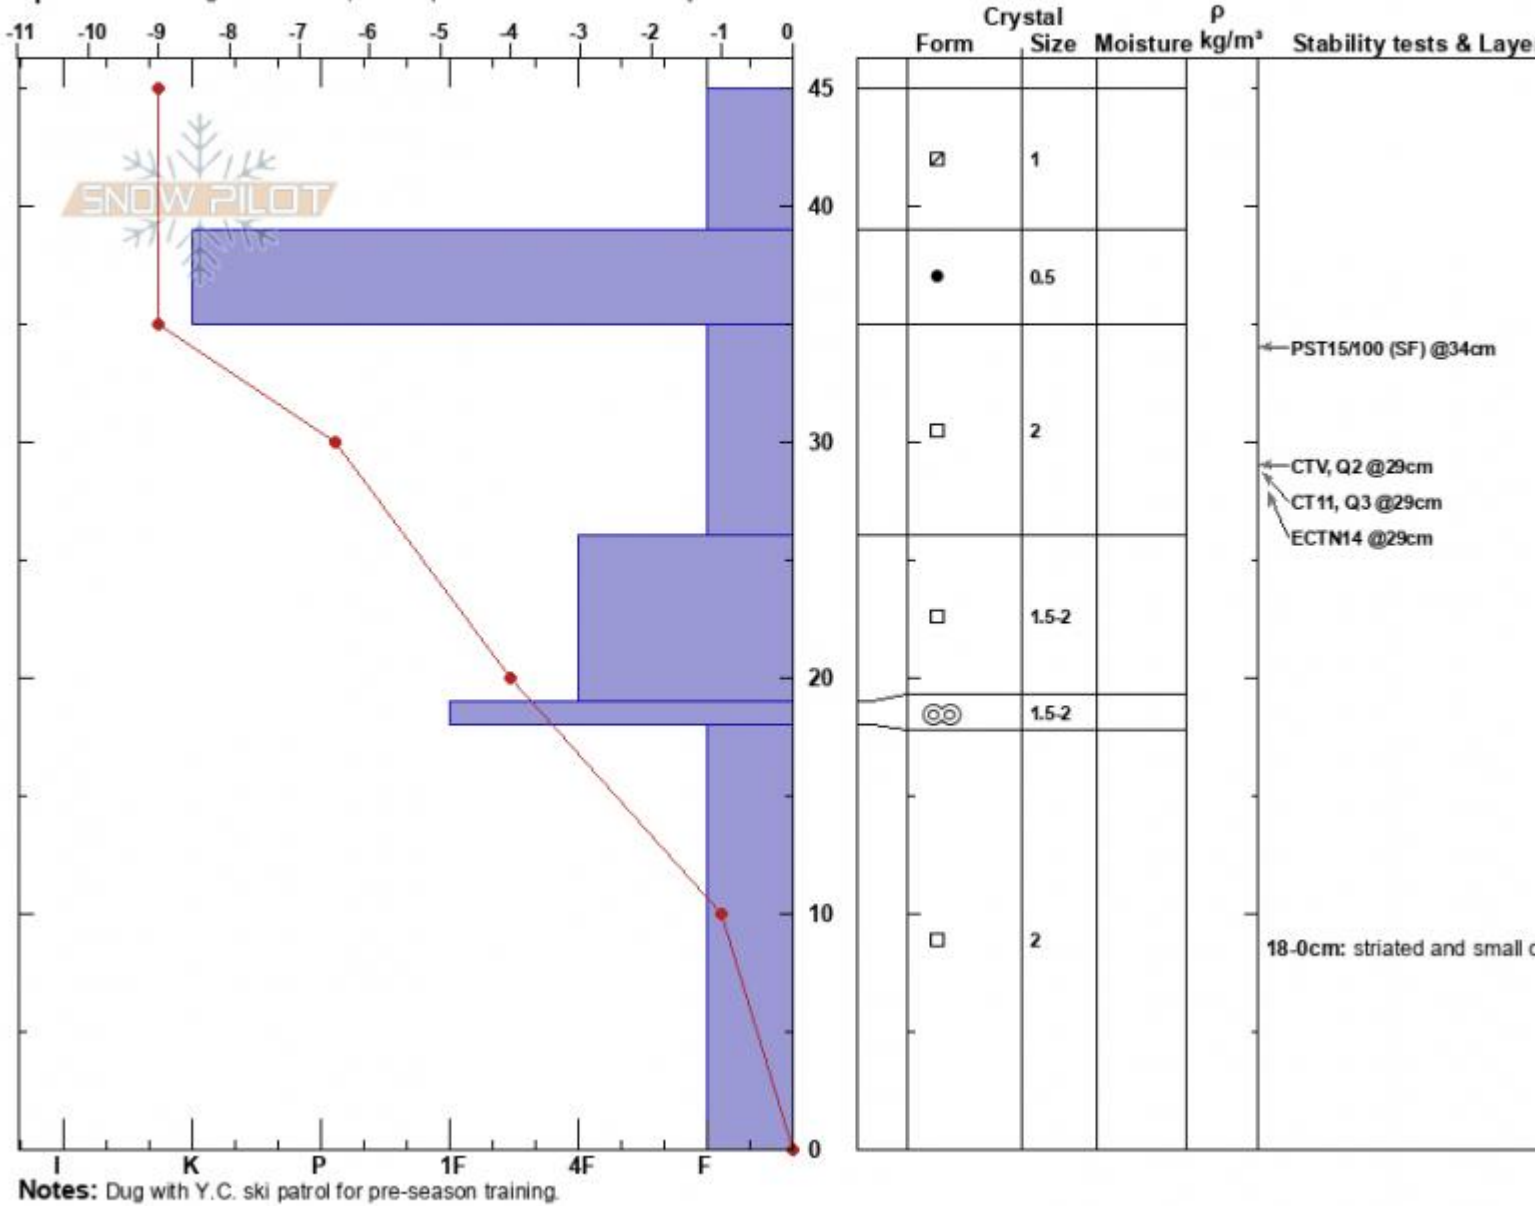

Y.C. 9,350' NE  
 Madison Range-N  
 MT  
 Elevation: 9350 ft  
 Aspect: 60°  
 Specifics: Pit dug in a Ski Area; Pit is representative of backcountry

Alex Marienthal  
 11/30/2023 - 12:20pm  
 Co-ord: 45.23322N, -111.44754W  
 Slope Angle: 25°  
 Wind Loading: previous

Stability:  
 Air Temperature: -6°C  
 Sky Cover: BKN  
 Precipitation: NO  
 Wind: Calm

HS:45  
 Layer Notes:  
 35-26cm: Problematic layer  
 18-0cm: striated and small cups

Advisory Region  
 Northern Madison  
 Longitude  
 -111.44W  
 Latitude  
 45.23N  
 Northern Madison, 2023-12-03