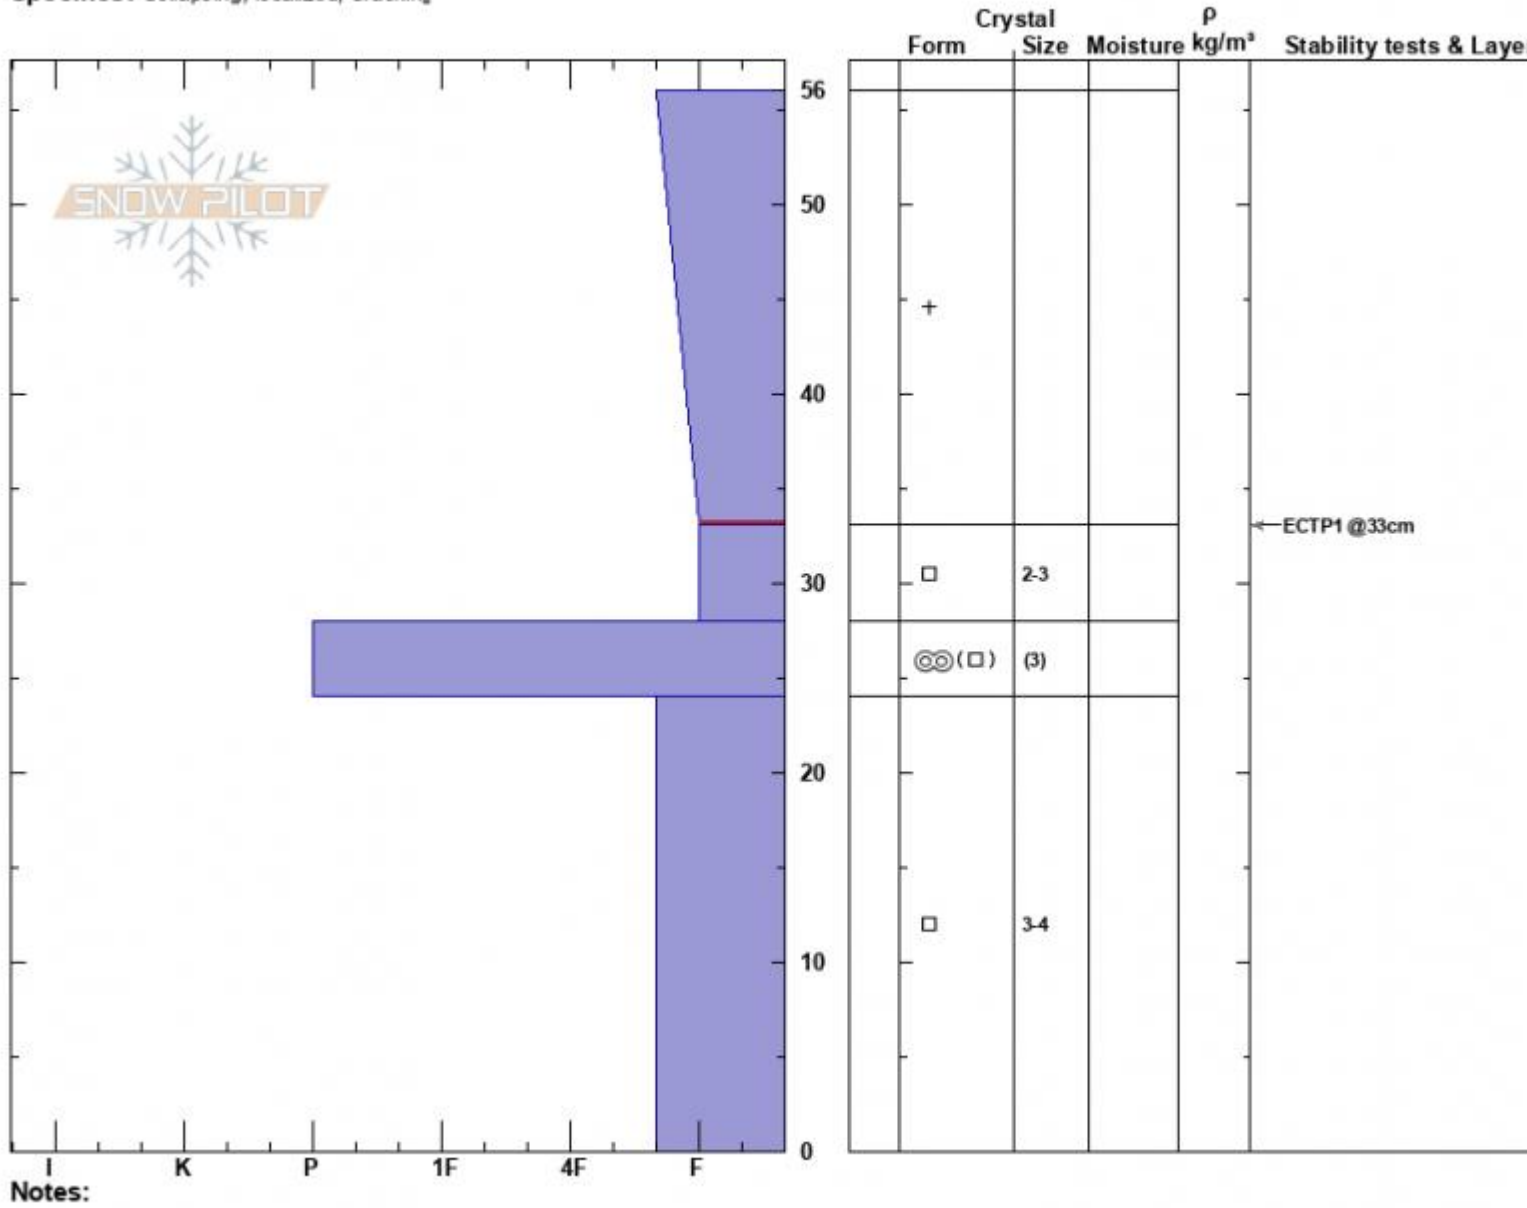

Lower Lionhead Ridge  
 Lionhead Range  
 MT  
 Elevation: 8700 ft  
 Aspect: 36°  
 Specifics: Collapsing, localized; Cracking

Zach Peterson  
 12/03/2023 - 2:00pm  
 Co-ord:  
 Slope Angle: 27°  
 Wind Loading: previous

Stability:  
 Air Temperature:  
 Sky Cover: OVC  
 Precipitation: NO  
 Wind: W Moderate

HS:56  
 Layer Notes:  
 56-33cm: Problematic layer

Advisory Region  
 Lionhead Range  
 Longitude  
 -111.32W  
 Latitude  
 44.71N  
 Lionhead Range, 2023-12-03