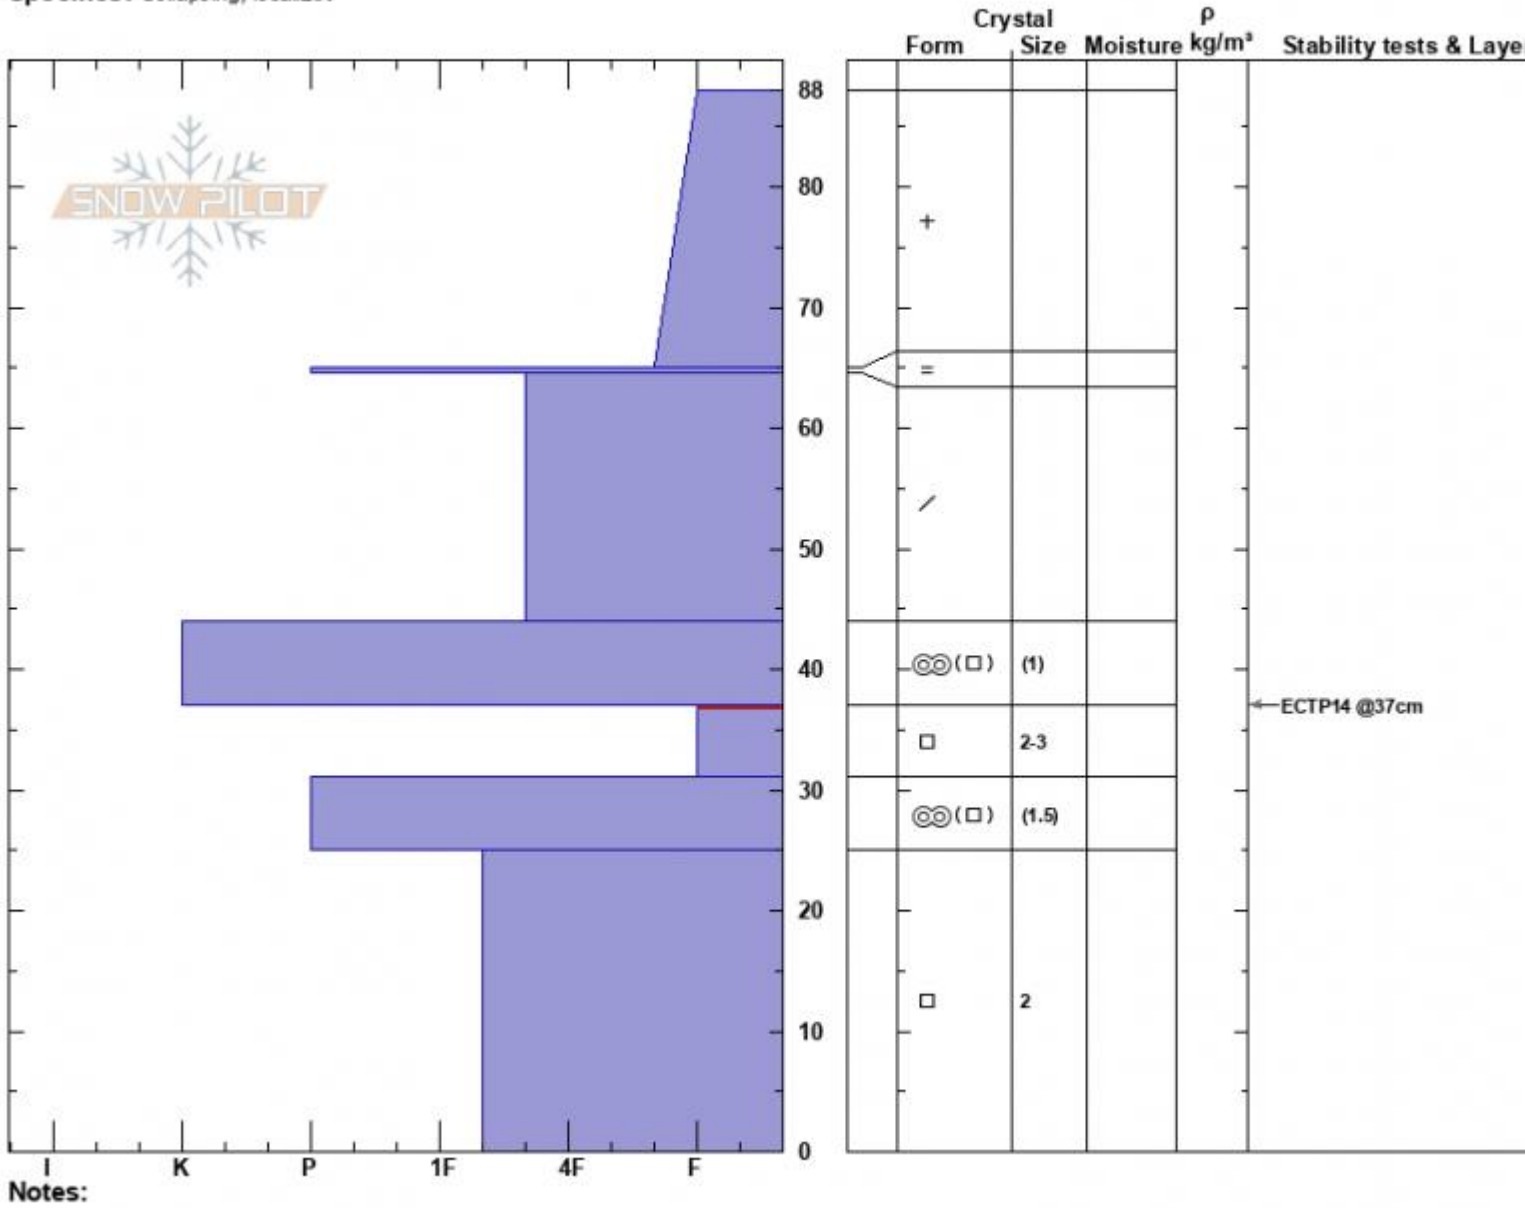

Sawtelle SW Profile
 Centennial Range
 ID
 Elevation: 9070 ft
 Aspect: 220°
 Specifics: Collapsing, localizer

Dave Zinn
 12/07/2023 - 12:30pm
 Co-ord: 44.55473N, -111.44483W
 Slope Angle: 13°
 Wind Loading: no

Stability: Poor
 Air Temperature:
 Sky Cover: BKN
 Precipitation: NO
 Wind: W Moderate

HS:88
 PF:40
 Layer Notes:
 37-31cm: Problematic layer

Advisory Region
 Island Park
 Longitude
 -111.44W
 Latitude
 44.56N
 Island Park, 2023-12-07