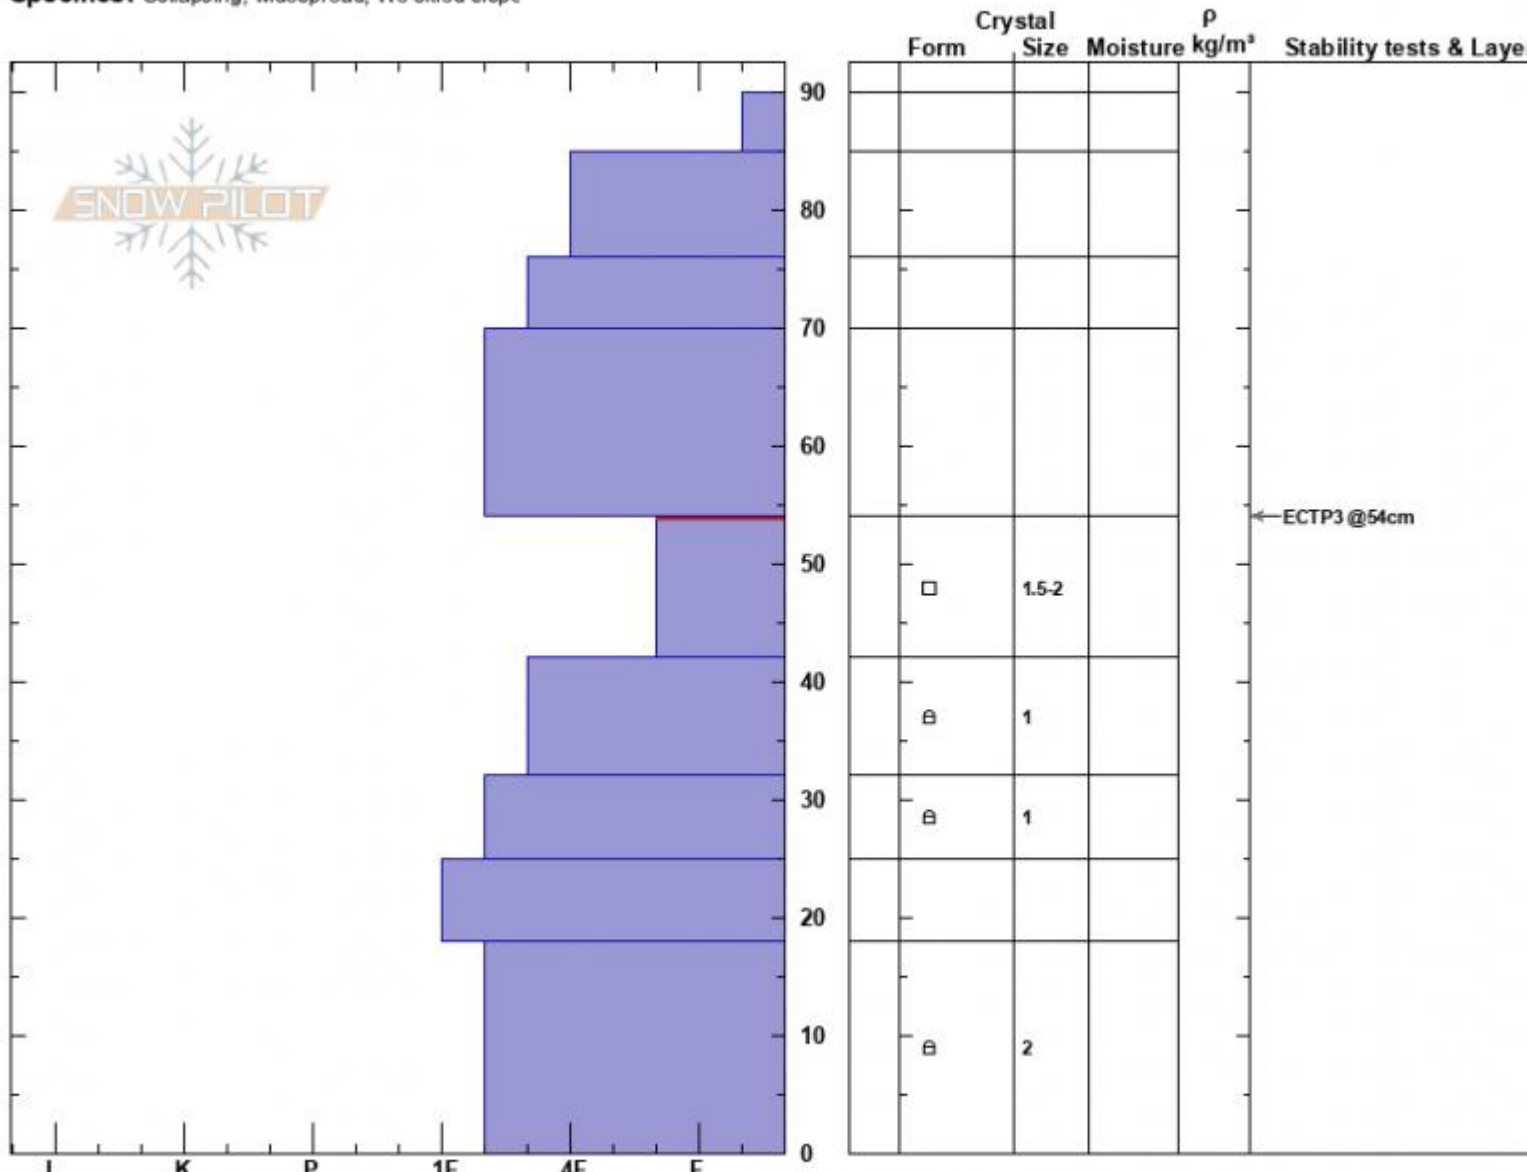

south of Cooke City
 Absaroka Range
 MT
 Elevation: 9750 ft
 Aspect: 270°
 Specifics: Collapsing, widespread; We skied slope

Beau Fredlund
 12/08/2023 - 1:30pm
 Co-ord: 44.98475N, -109.92549E
 Slope Angle: 30°
 Wind Loading:

Stability:
 Air Temperature:
 Sky Cover: BKN
 Precipitation:
 Wind: Calm

HS:90
 Layer Notes:
 54-42cm: Problematic layer

Notes: Counted about 20 large collapses today, about 1/2 in Hayden Creek, 1/2 in Republic Creek, on all aspects.

Advisory Region
 Cooke City
 Longitude
 -109.94W
 Latitude
 44.99N
 Cooke City, 2023-12-08