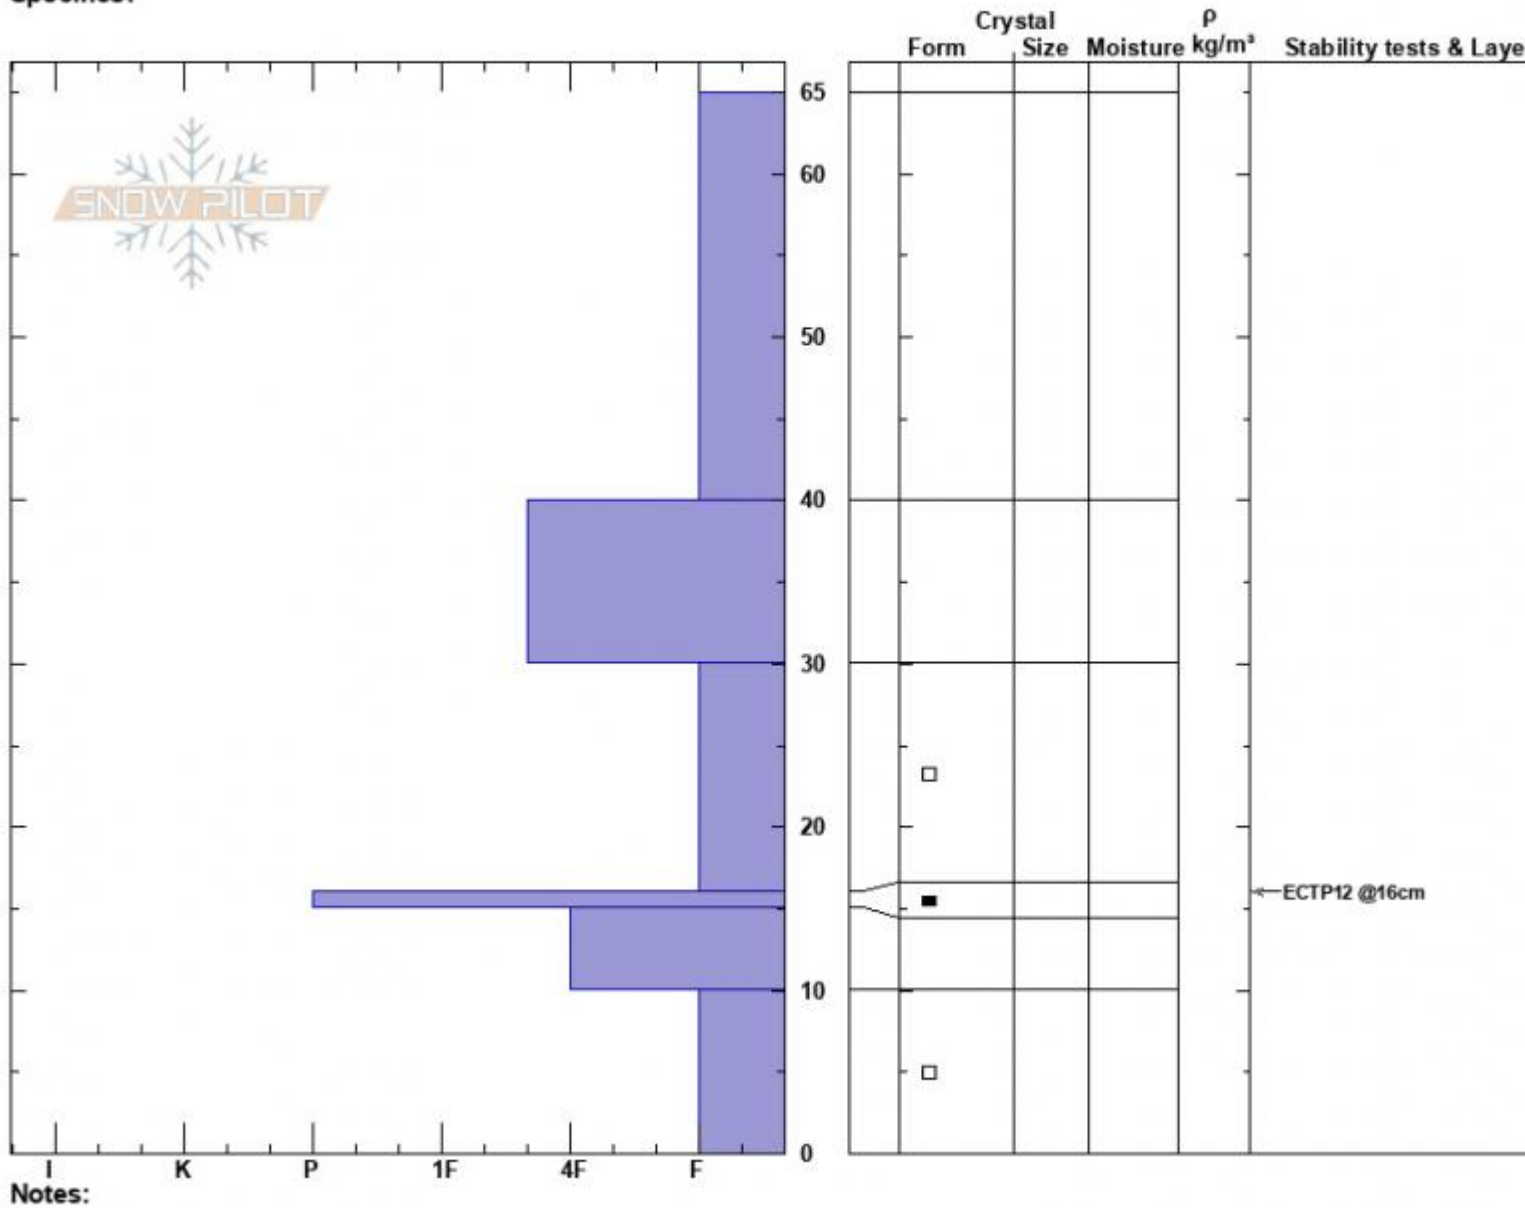

Linohead Pit 2
 Madison Range-S
 MT
 Elevation: 8367 ft
 Aspect: 80°
 Specifics:

Jackson Krause
 12/09/2023 - 12:32am
 Co-ord: 44.70494N, -111.30054W
 Slope Angle: 20°
 Wind Loading: previous

Stability:
 Air Temperature:
 Sky Cover: BKN
 Precipitation: NO
 Wind: SW Light Breeze

HS:65
 PF:65
 Layer Notes:
 10-0cm: Problematic layer

Advisory Region
 Lionhead Range
 Lionhead Range, 2023-12-09