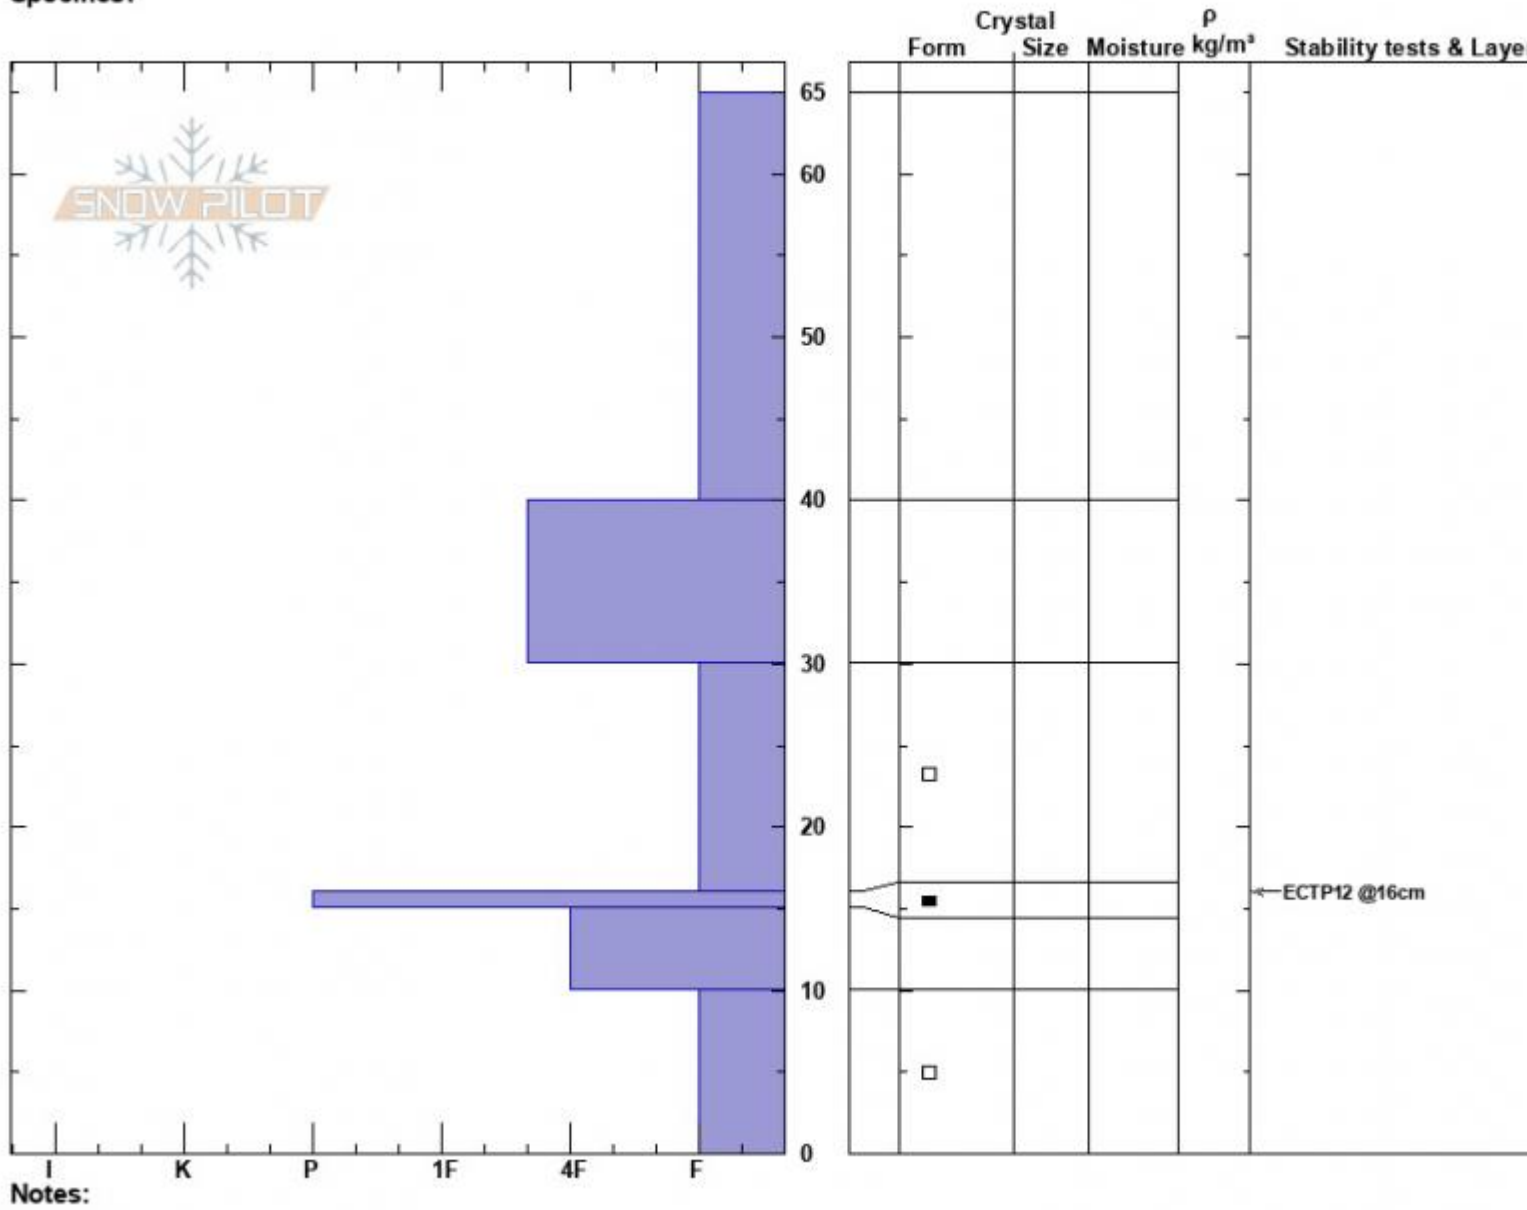

Linohead Pit 2  
 Madison Range-S  
 MT  
 Elevation: 8367 ft  
 Aspect: 80°  
 Specifics:

Jackson Krause  
 12/09/2023 - 12:32am  
 Co-ord: 44.70494N, -111.30054W  
 Slope Angle: 20°  
 Wind Loading: previous

Stability:  
 Air Temperature:  
 Sky Cover: BKN  
 Precipitation: NO  
 Wind: SW Light Breeze

HS:65  
 PF:65  
 Layer Notes:  
 10-0cm: Problematic layer

Advisory Region  
 Lionhead Range  
 Lionhead Range, 2023-12-09