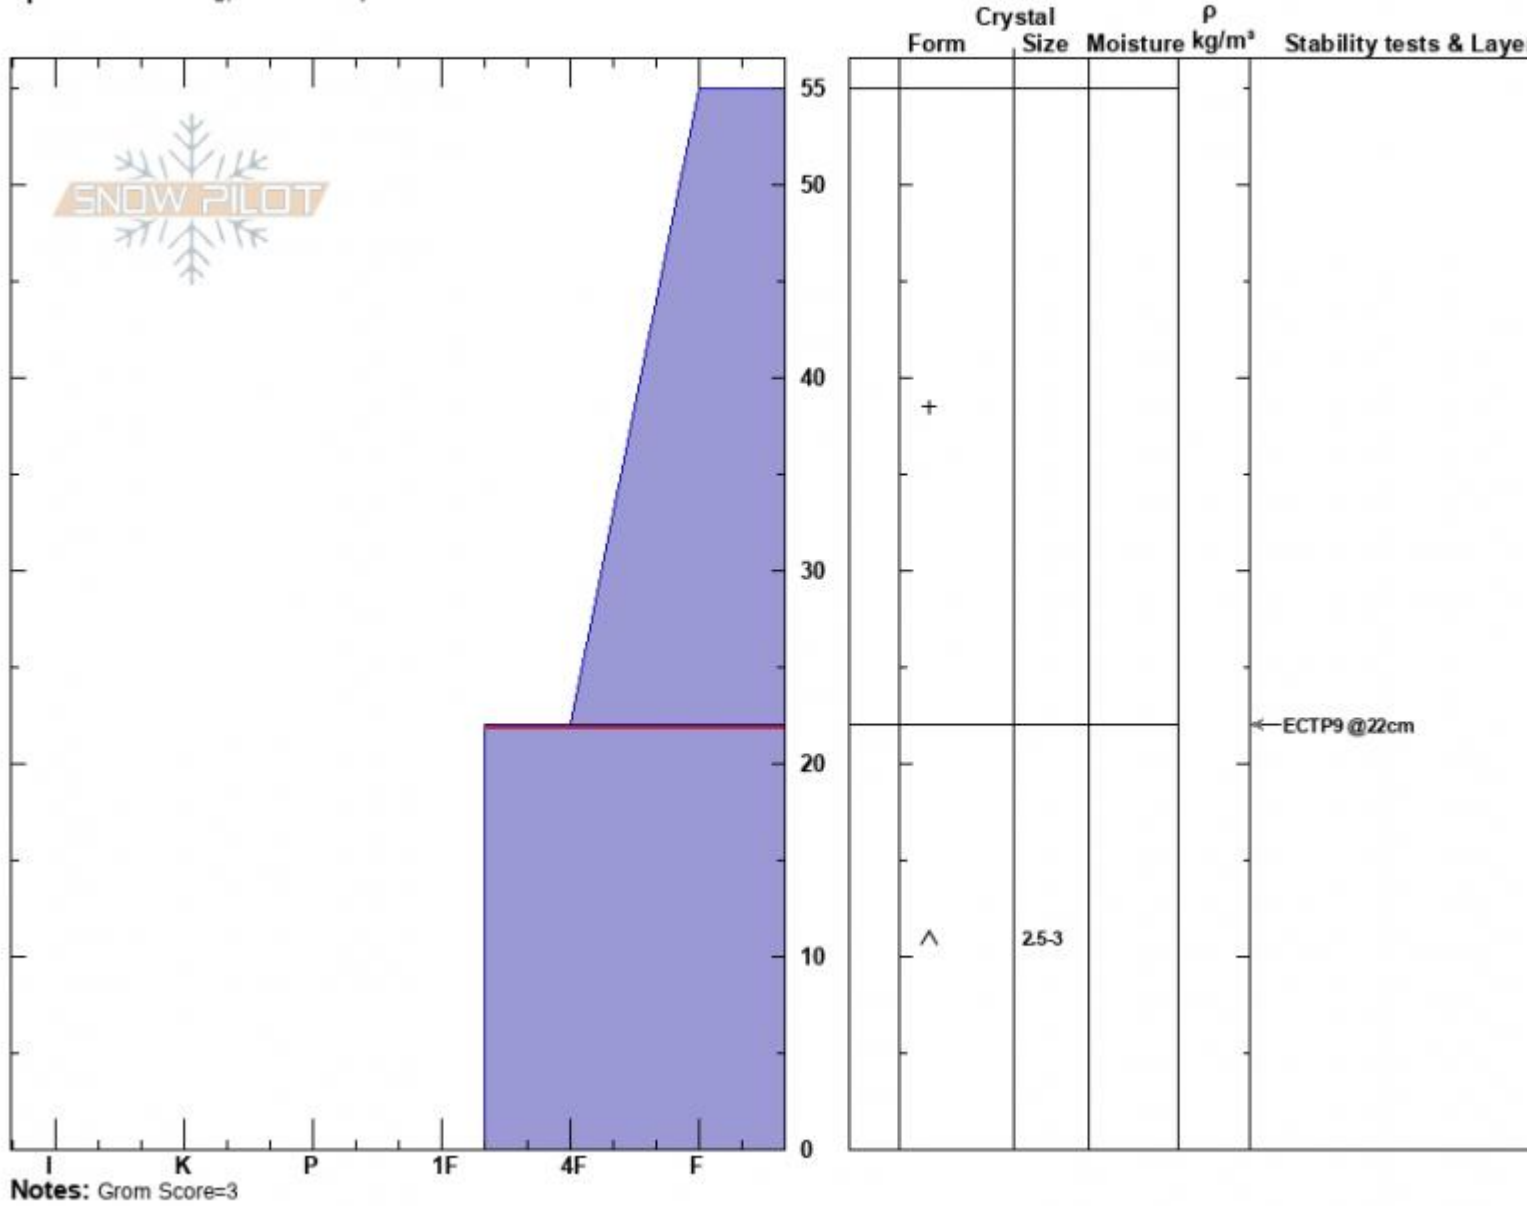

Middle basin ridge  
 Madison Range-N  
 MT  
**Elevation:** 9240 ft  
**Aspect:** 124°  
**Specifics:** Cracking; We skied slope

Nelson VanTassel  
 12/08/2023 - 12:50pm  
**Co-ord:** 45.32726N, -111.38150W  
**Slope Angle:** 21°  
**Wind Loading:**

**Stability:** Poor  
**Air Temperature:**  
**Sky Cover:** OVC  
**Precipitation:** S1  
**Wind:** N Light Breeze

**HS:**55      **Layer Notes:**  
 22-0cm: Problematic layer

Advisory Region  
 Northern Madison  
 Longitude  
 -111.38W  
 Latitude  
 45.34N  
 Northern Madison, 2023-12-08