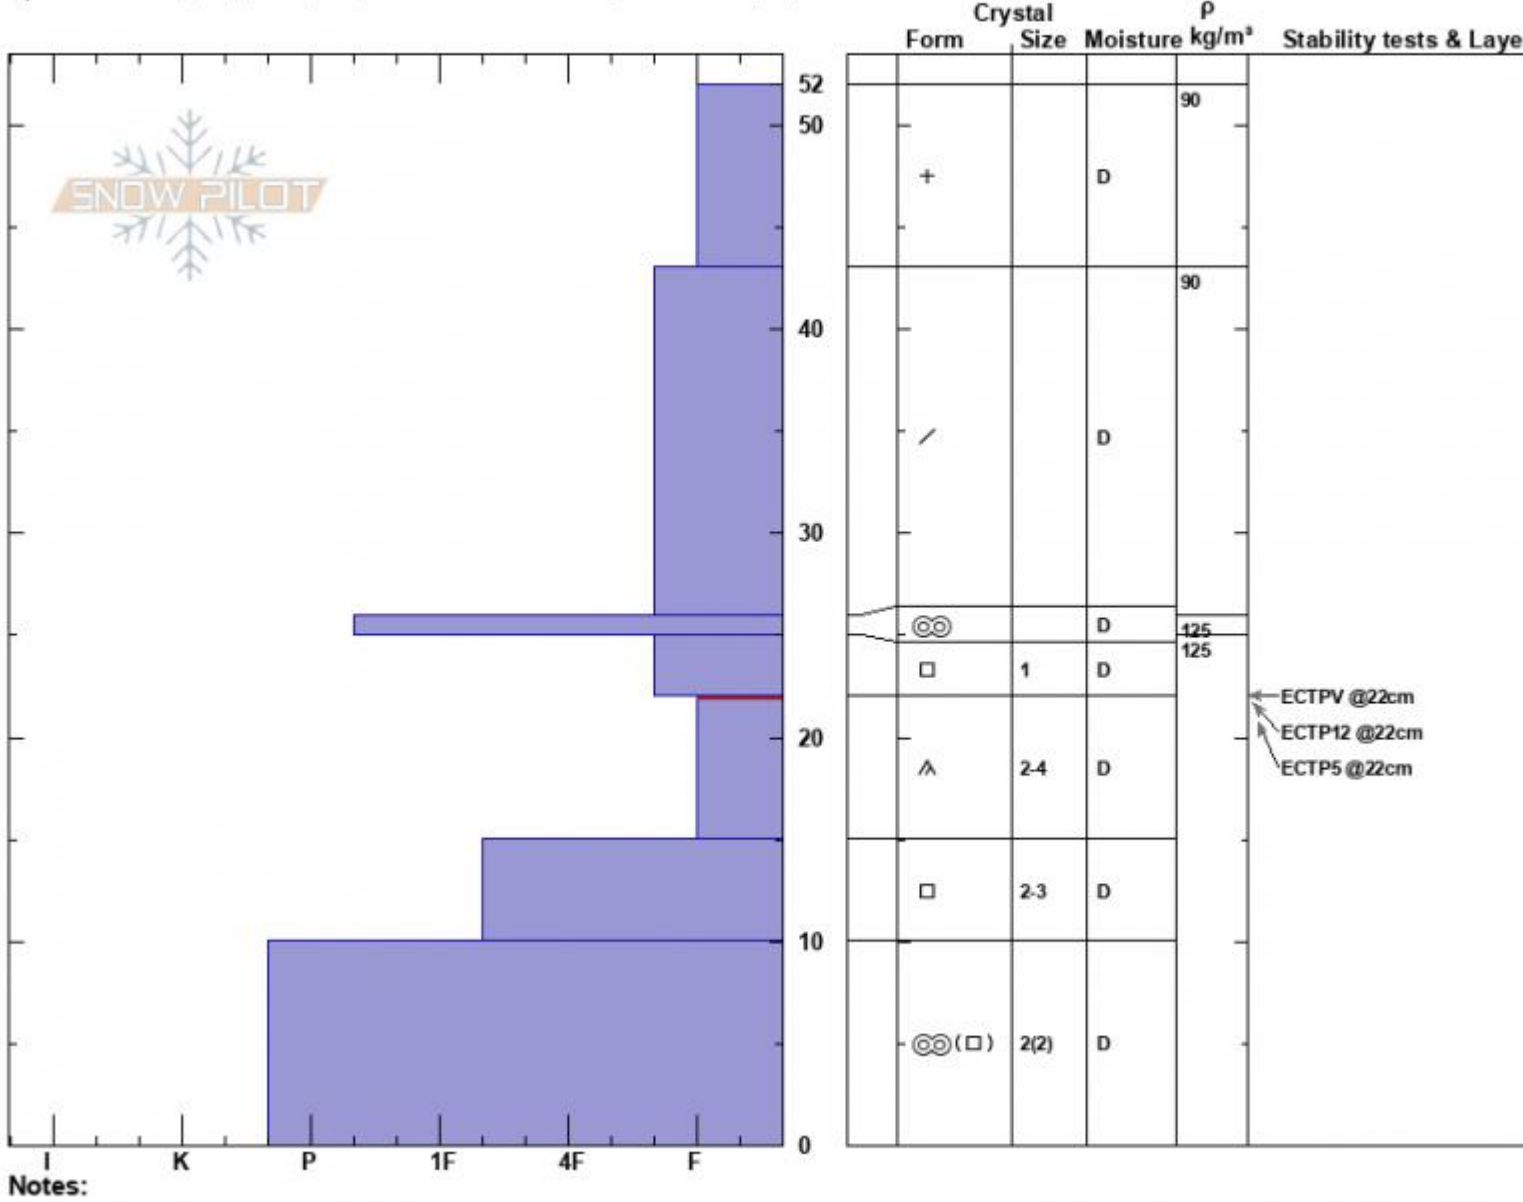

Beehive Basin
 Madison Range-N
 MT
 Elevation: 8700 ft
 Aspect: 220°

Doug Chabot-Admin
 12/10/2023 - 11:00am
 Co-ord: 45.32891N, -111.38644W
 Slope Angle: 20°
 Wind Loading: no

Stability: Poor
 Air Temperature: -3°C
 Sky Cover: OVC
 Precipitation: NO
 Wind: Calm

HS:52
 Layer Notes:
 22-15cm: Problematic layer

Specifics: Collapsing, widespread; Recent avalanche activity on similar slopes; Recent avalanche activity on different slopes

Advisory Region
 Northern Madison
 Longitude
 -111.39W
 Latitude
 45.34N