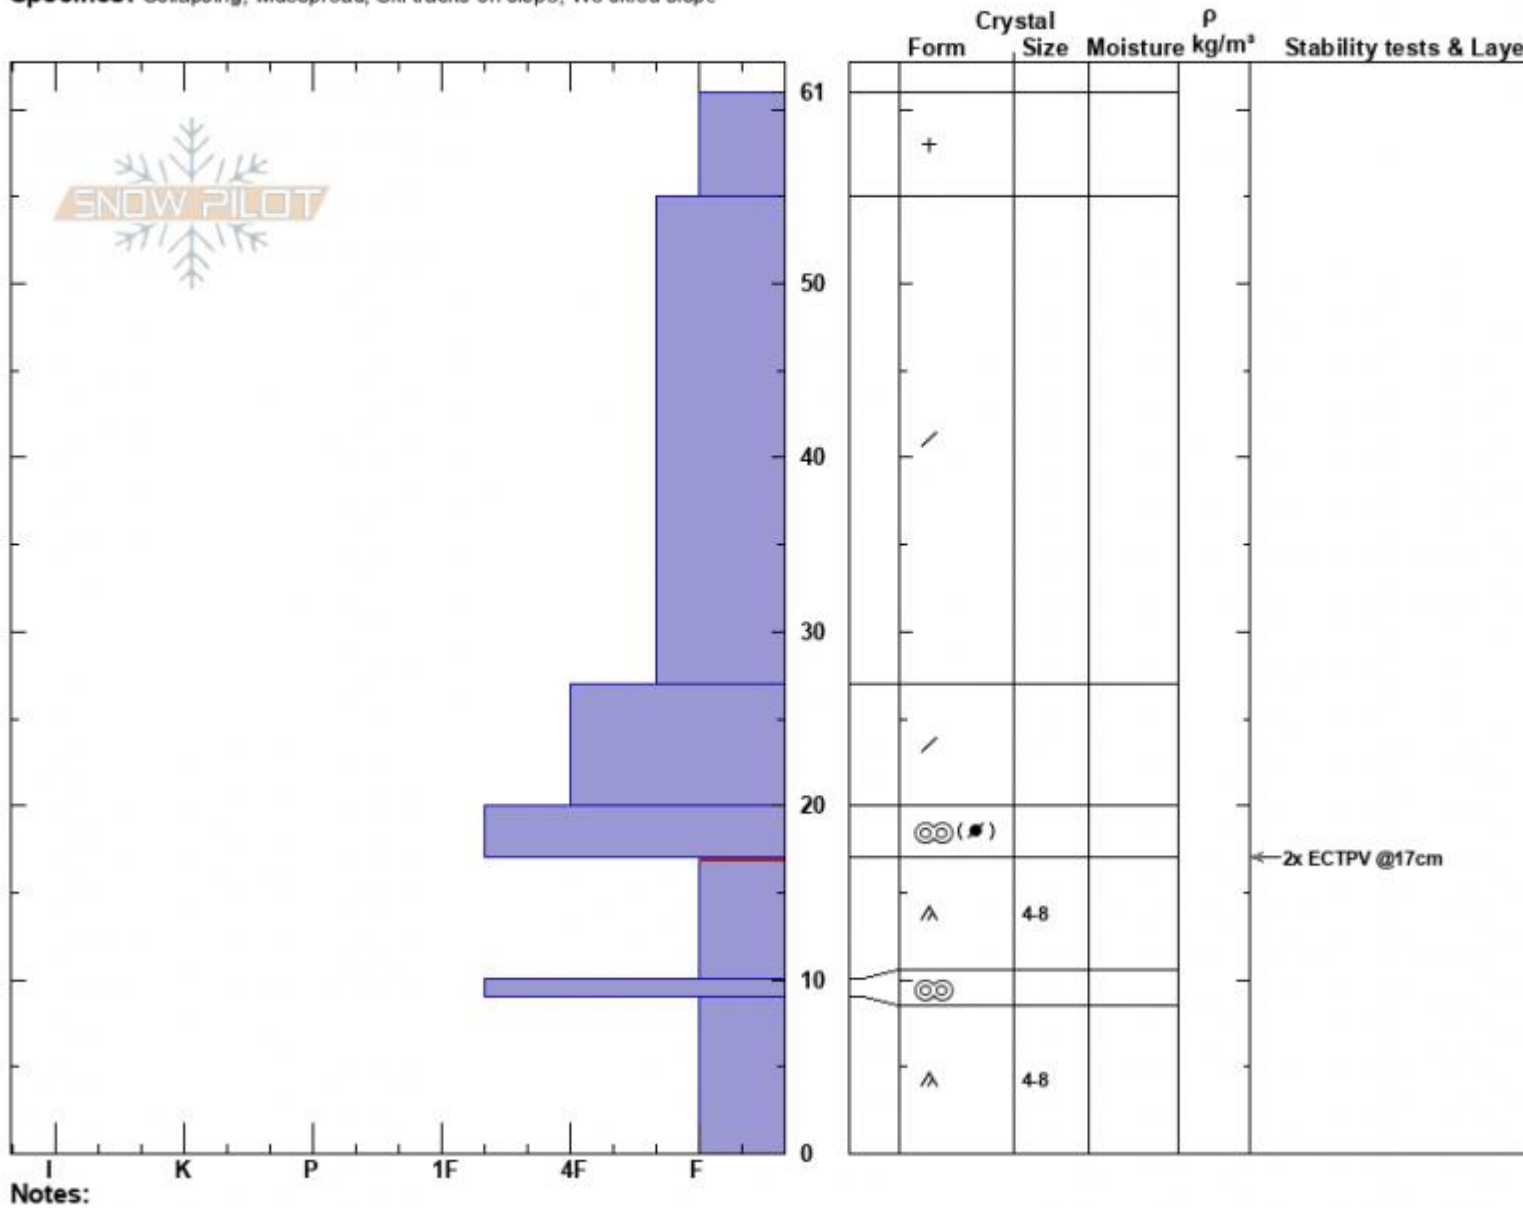

Fingers Meadow  
 Bridger Range  
 MT  
 Elevation: 8100 ft  
 Aspect: 100°  
 Specifics: Collapsing, widespread; Ski tracks on slope; We skied slope

Ian Hoyer  
 12/12/2023 - 11:00am  
 Co-ord: 45.80598N, -110.92829W  
 Slope Angle: 35°  
 Wind Loading: no

Stability: Poor  
 Air Temperature:  
 Sky Cover: BKN  
 Precipitation: NO  
 Wind: Calm

HS:61  
 PF:55  
 PS:35  
 Layer Notes:  
 17-10cm: Problematic layer

Advisory Region  
 Bridger Range  
 Longitude  
 -110.92W  
 Latitude  
 45.82N  
 Bridger Range, 2023-12-12