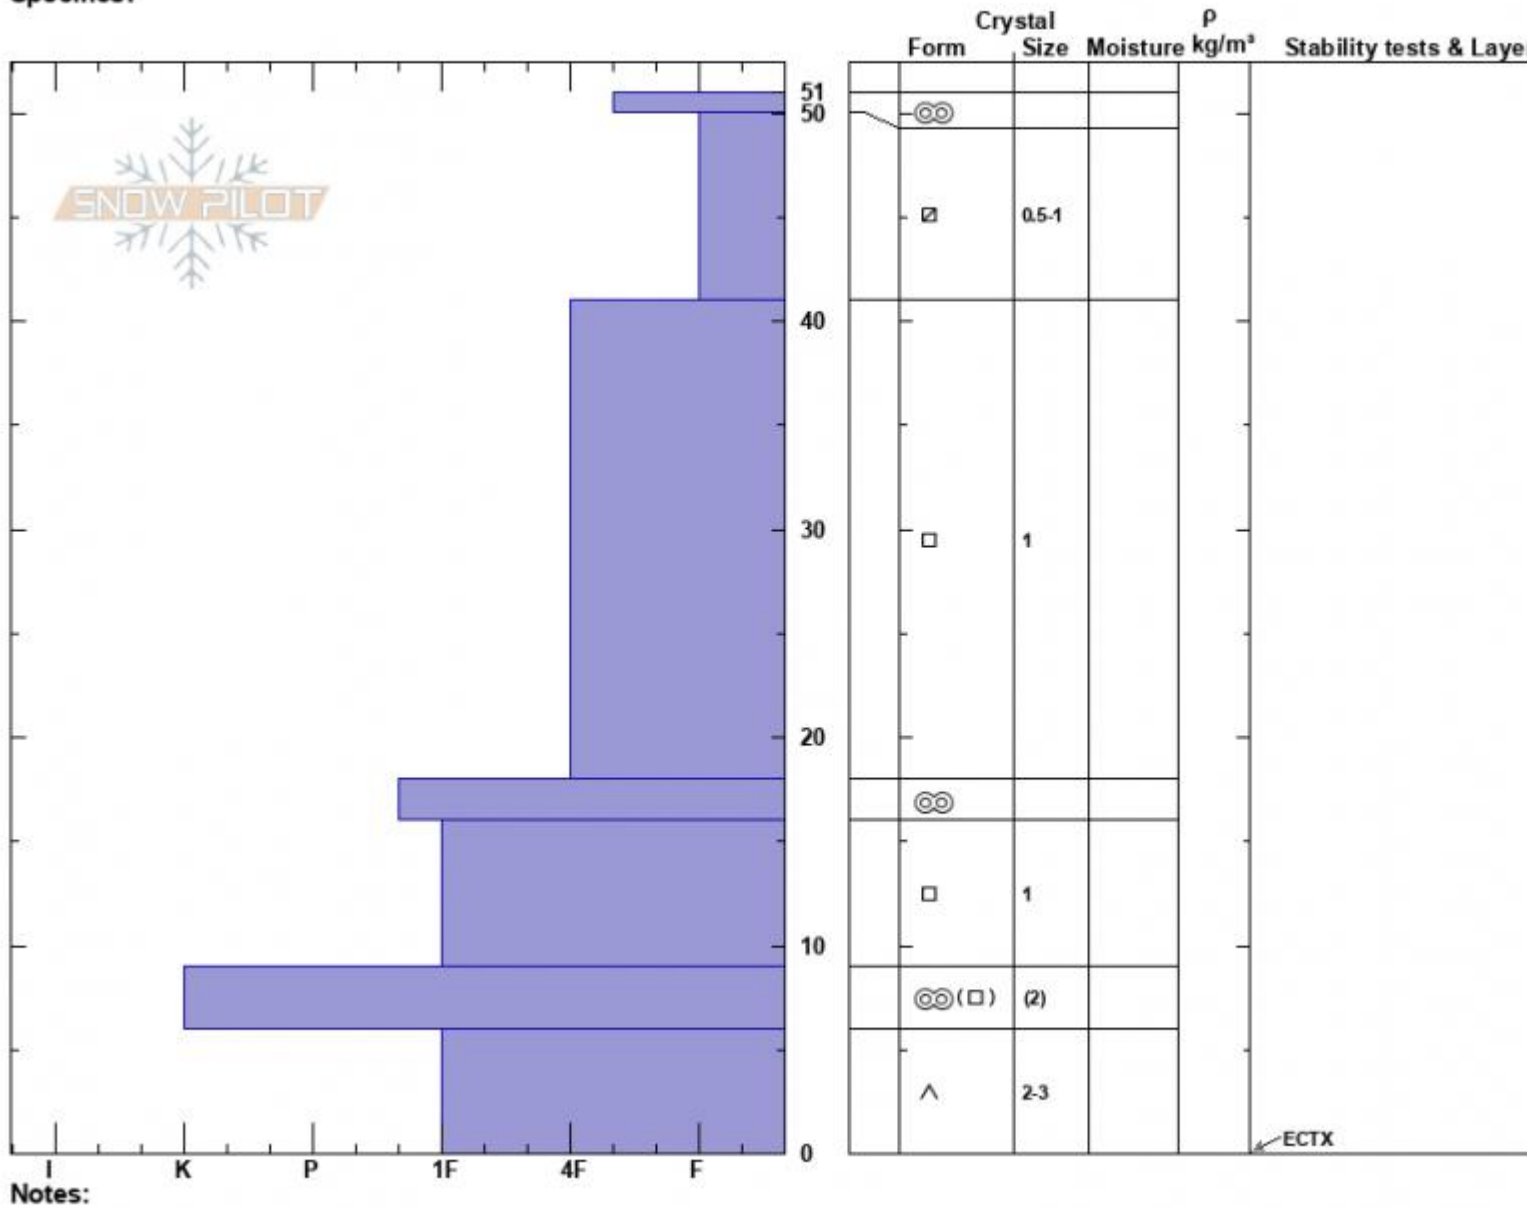

Throne North  
 Bridger Range  
 MT  
 Elevation: 8300 ft  
 Aspect: 330°  
 Specifics:

Dave Zinn  
 12/18/2023 - 12:00pm  
 Co-ord: 45.88261N, -110.95303W  
 Slope Angle: 26°  
 Wind Loading: no

Stability: Fair  
 Air Temperature:  
 Sky Cover: SCT  
 Precipitation: NO  
 Wind: S Calm

HS:51  
 PF:40

Layer Notes:

Advisory Region  
 Bridger Range  
 Longitude  
 -110.95W  
 Latitude  
 45.88N  
 Bridger Range, 2023-12-18