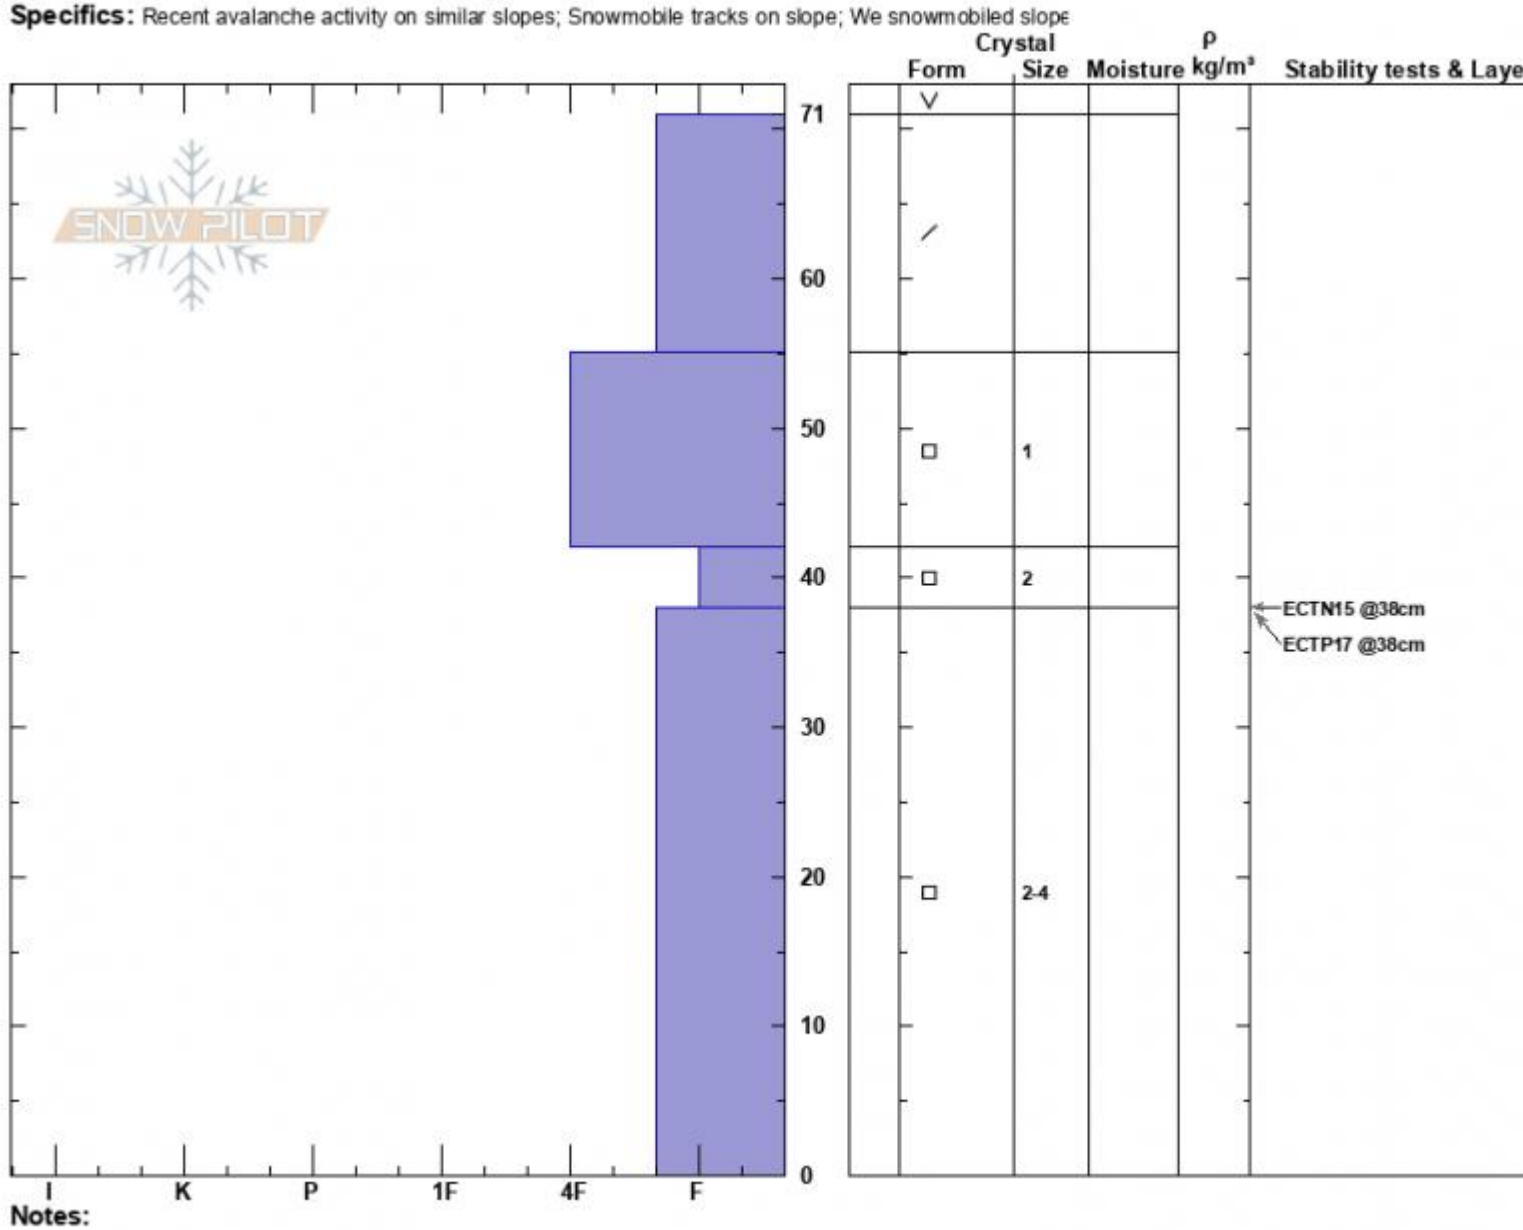

2nd Yellowmule  
 Madison Range-N  
 MT  
 Elevation: 9400 ft  
 Aspect: 30°  
 Specifics: Recent avalanche activity on similar slopes; Snowmobile tracks on slope; We snowmobiled slope

Ian Hoyer  
 12/19/2023 - 11:00am  
 Co-ord: 45.17713N, -111.40059W  
 Slope Angle: 25°  
 Wind Loading:

Stability: Fair  
 Air Temperature:  
 Sky Cover: BKN  
 Precipitation: NO  
 Wind: Calm

HS:71  
 PF:65  
 Layer Notes:  
 42-38cm: Problematic layer

Advisory Region  
 Northern Madison  
 Longitude  
 -111.38W  
 Latitude  
 45.17N  
 Northern Madison, 2023-12-19