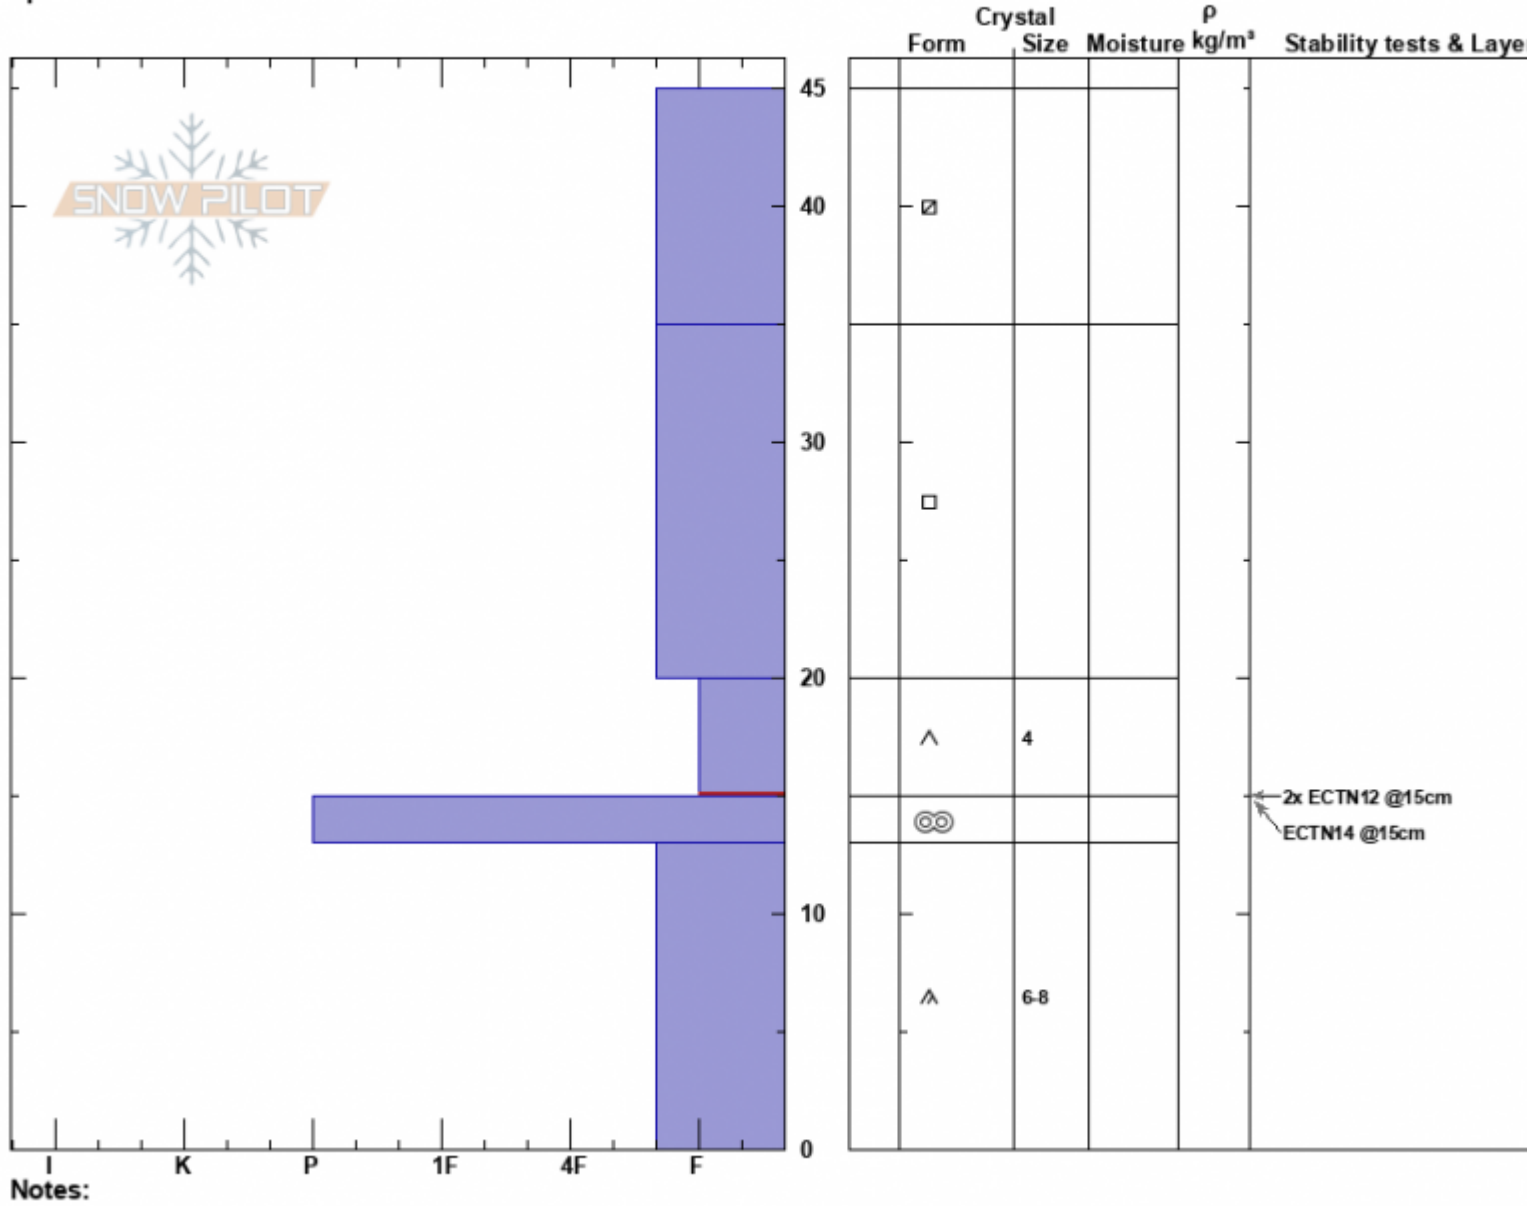

Lazy Susan
 Bridger Range
 MT
 Elevation: 8500 ft
 Aspect: 60°
 Specifics:

Doug Chabot-Admin
 12/19/2023 - 11:30am
 Co-ord: 45.82334N, -110.92911W
 Slope Angle: 27°
 Wind Loading:

Stability: Fair
 Air Temperature: -1°C
 Sky Cover: CLR
 Precipitation: NO
 Wind:

HS:45 **Layer Notes:**
 20-15cm: Problematic layer

Advisory Region
 Bridger Range
 Longitude
 -110.93W
 Latitude
 45.83N
 Bridger Range, 2023-12-20