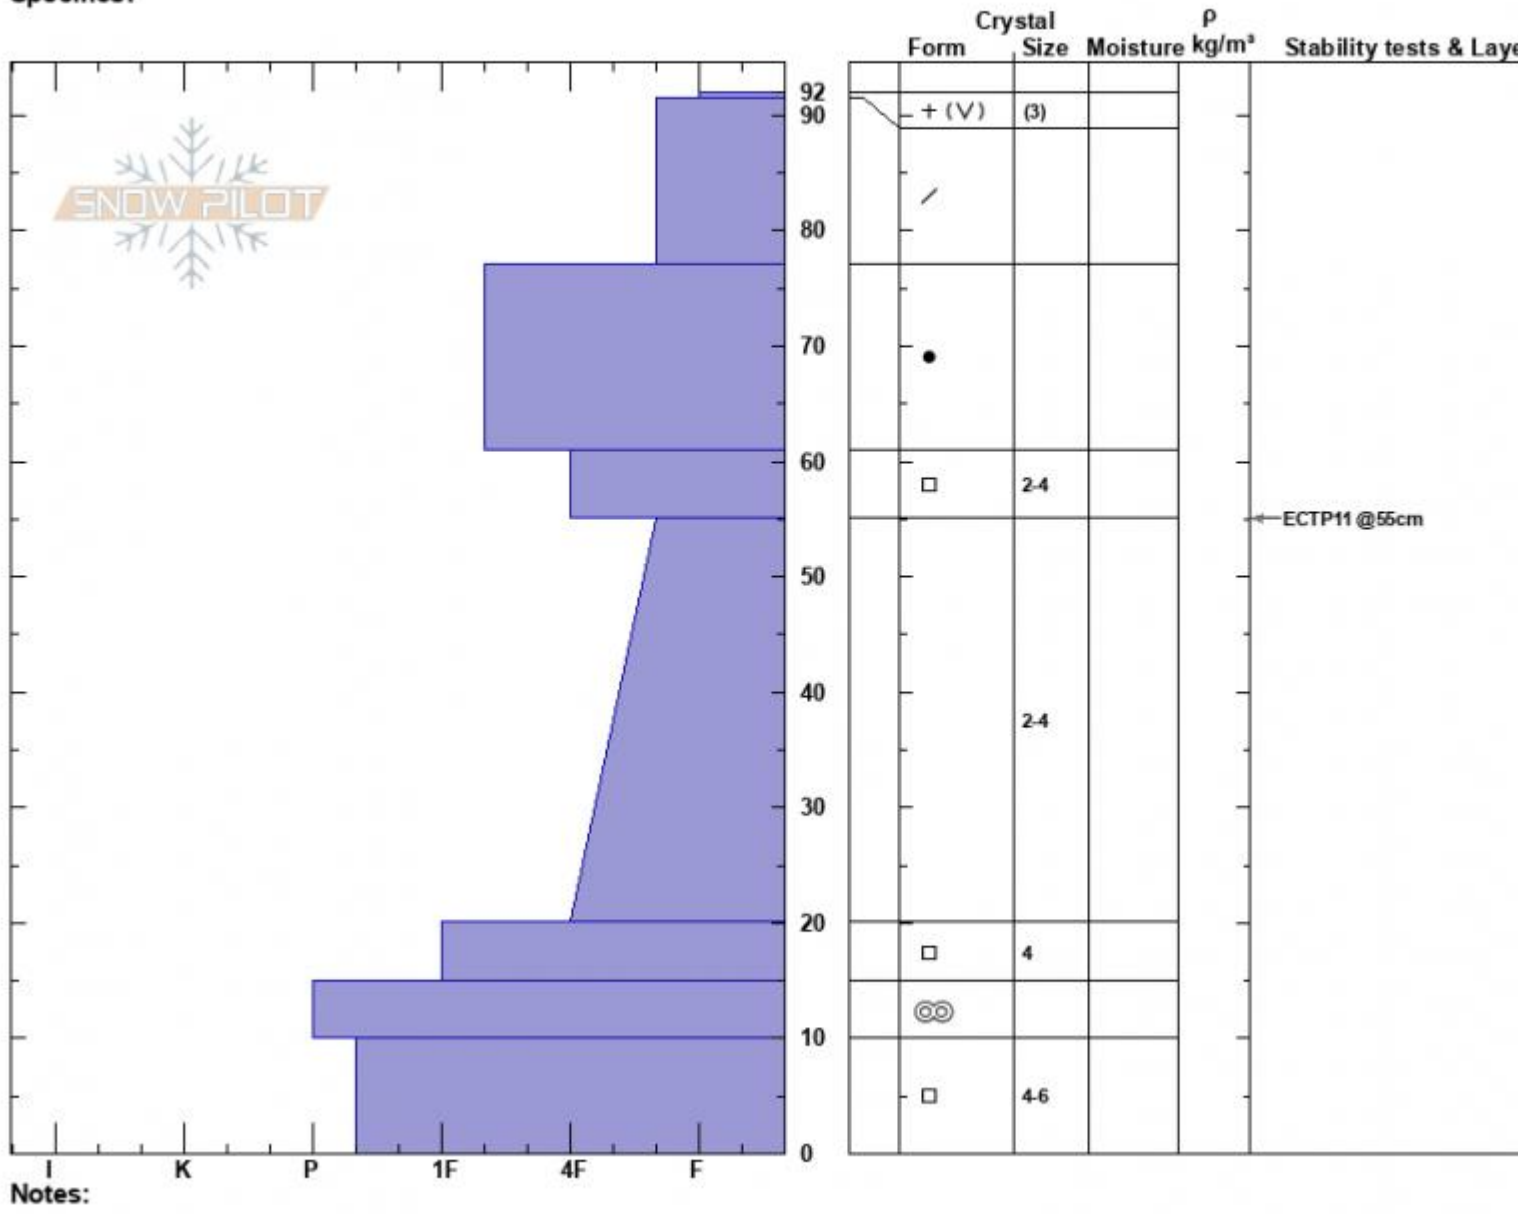

Tepee Boundary N  
 Madison Range-S  
 MT  
 Elevation: 9600 ft  
 Aspect: 355°  
 Specifics:

Zach Peterson  
 12/22/2023 - 12:00pm  
 Co-ord: 44.91680N, -111.19044W  
 Slope Angle: 22°  
 Wind Loading: previous

Stability: Poor  
 Air Temperature:  
 Sky Cover: BKN  
 Precipitation: NO  
 Wind: SW Light Breeze

HS:92  
 Layer Notes:  
 61-55cm: Problematic layer

Notes:  
 Advisory Region  
 Southern Madison  
 Longitude  
 -111.19W  
 Latitude  
 44.90N  
 Southern Madison, 2023-12-22