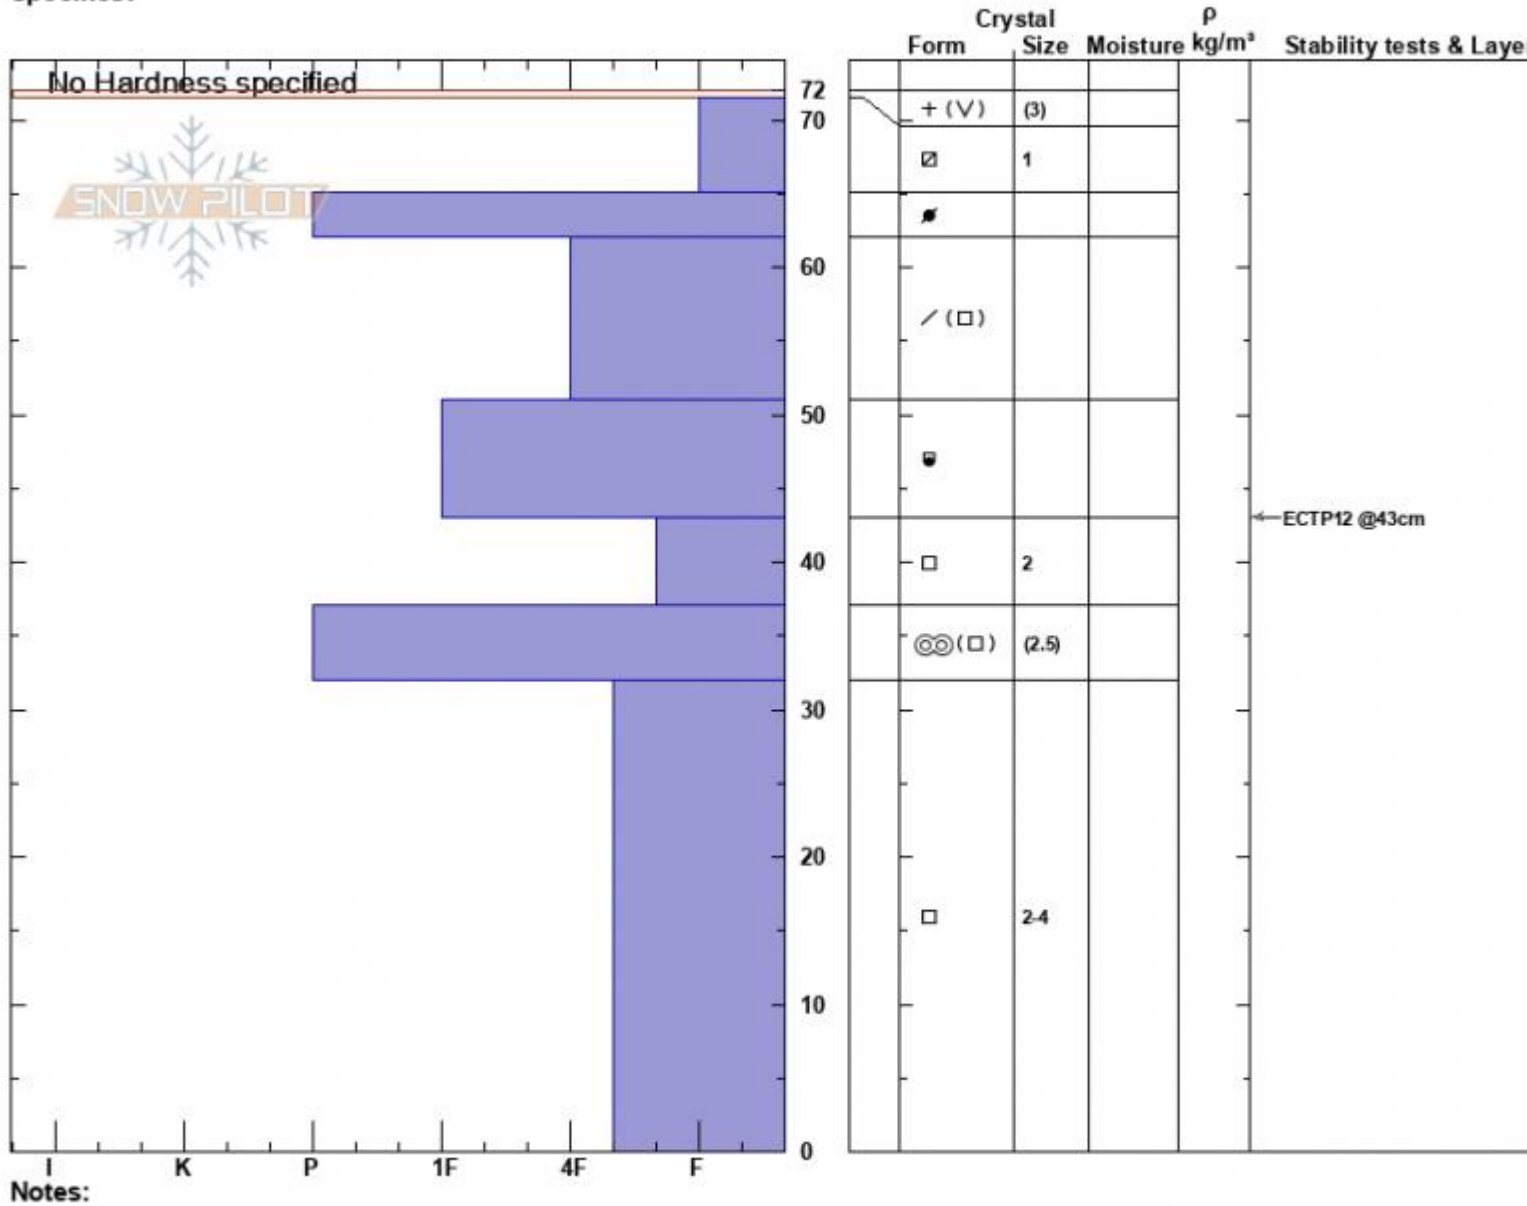

Tepee Boundary S  
 Madison Range-S  
 MT  
 Elevation: 9600 ft  
 Aspect: 171°  
 Specifics:

Zach Peterson  
 12/22/2023 - 1:00pm  
 Co-ord: 44.91395N, -111.18864W  
 Slope Angle: 15°  
 Wind Loading: previous

Stability: Poor  
 Air Temperature:  
 Sky Cover: BKN  
 Precipitation: S-1  
 Wind: SW Moderate

HS:72  
 Layer Notes:  
 43-37cm: Problematic layer

Advisory Region  
 Southern Madison  
 Longitude  
 -111.19W  
 Latitude  
 44.90N  
 Southern Madison, 2023-12-22