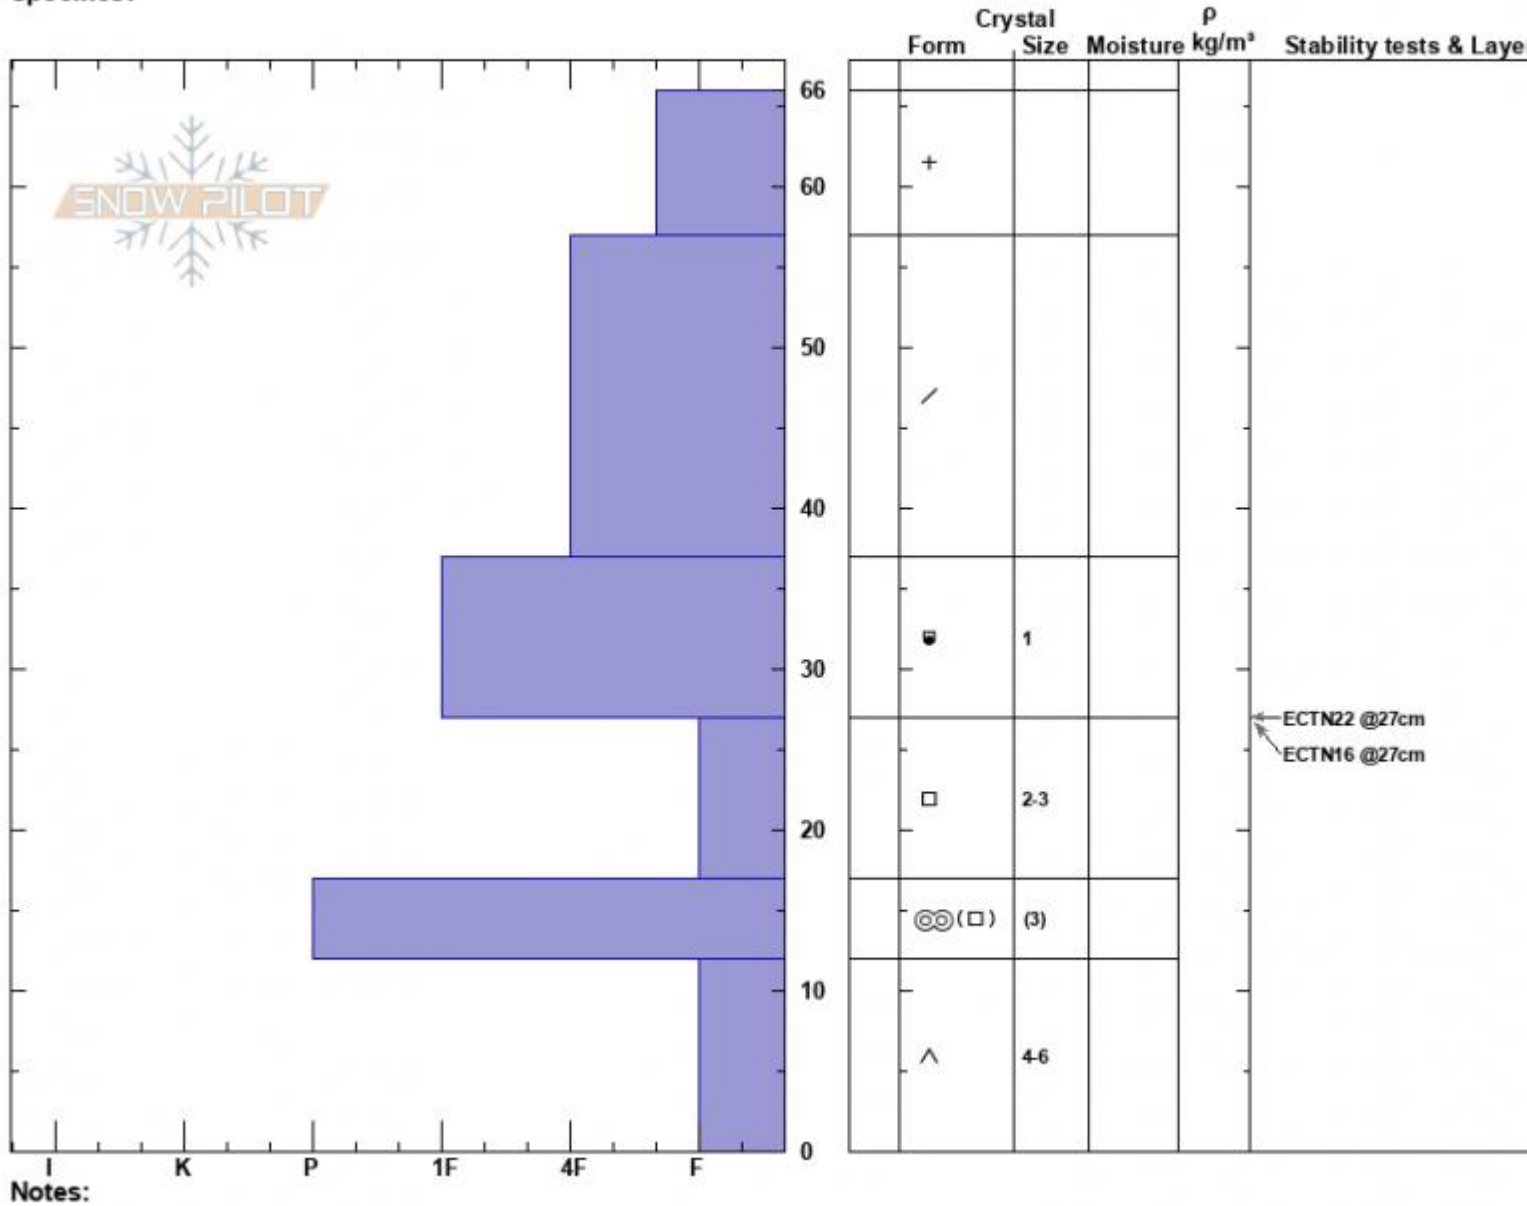

Refrigerator Chutes  
 Bridger Range  
 MT  
 Elevation: 8000 ft  
 Aspect: 37°  
 Specifics:

Zach Peterson  
 12/24/2023 - 10:30am  
 Co-ord: 45.82945N, -110.93067W  
 Slope Angle: 30°  
 Wind Loading: no

Stability: Fair  
 Air Temperature:  
 Sky Cover: CLR  
 Precipitation: NO  
 Wind: SW Light Breeze

HS:66  
 Layer Notes:  
 27-17cm: Problematic layer

Advisory Region  
 Bridger Range  
 Longitude  
 -110.93W  
 Latitude  
 45.83N  
 Bridger Range, 2023-12-24