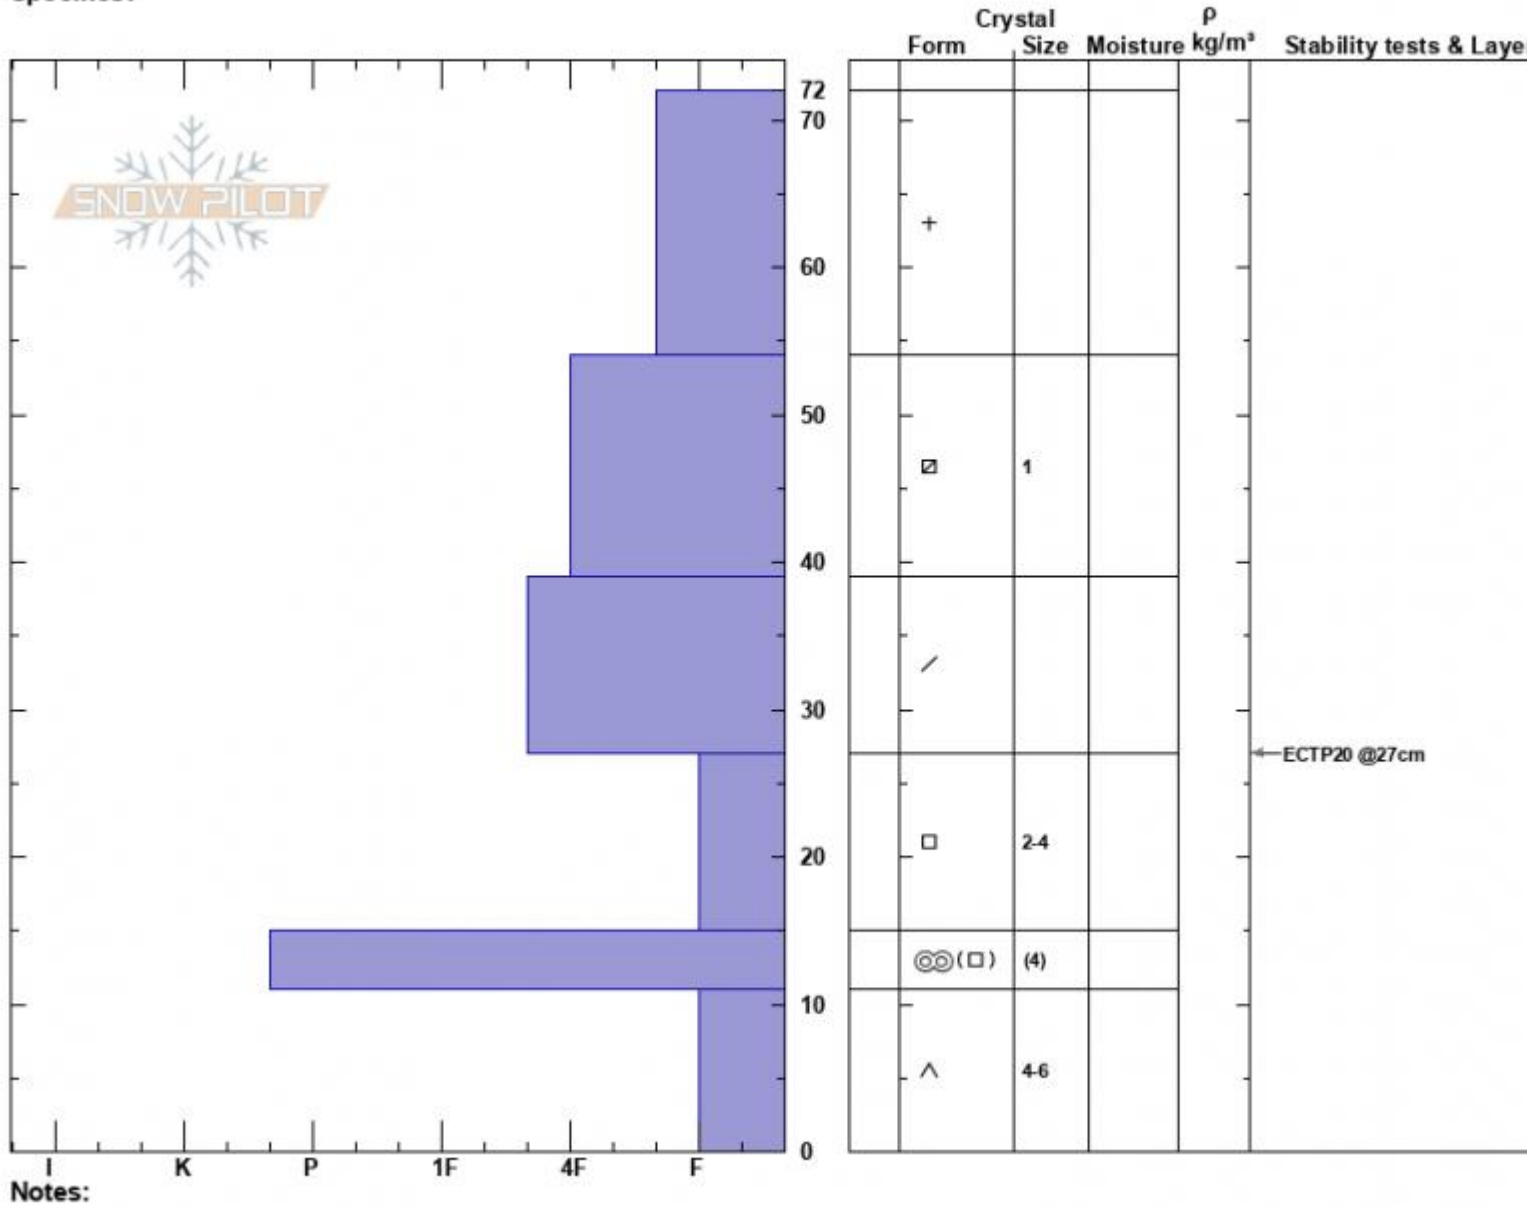

Upper Ramp
 Bridger Range
 MT
 Elevation: 8500 ft
 Aspect: 45°
 Specifics:

Zach Peterson
 12/24/2023 - 11:45am
 Co-ord: 45.82760N, -110.93225W
 Slope Angle: 25°
 Wind Loading: no

Stability: Fair
 Air Temperature:
 Sky Cover: CLR
 Precipitation: NO
 Wind: SW Moderate

HS:72
 Layer Notes:
 27-15cm: Problematic layer

Advisory Region
 Bridger Range
 Longitude
 -110.93W
 Latitude
 45.83N
 Bridger Range, 2023-12-24