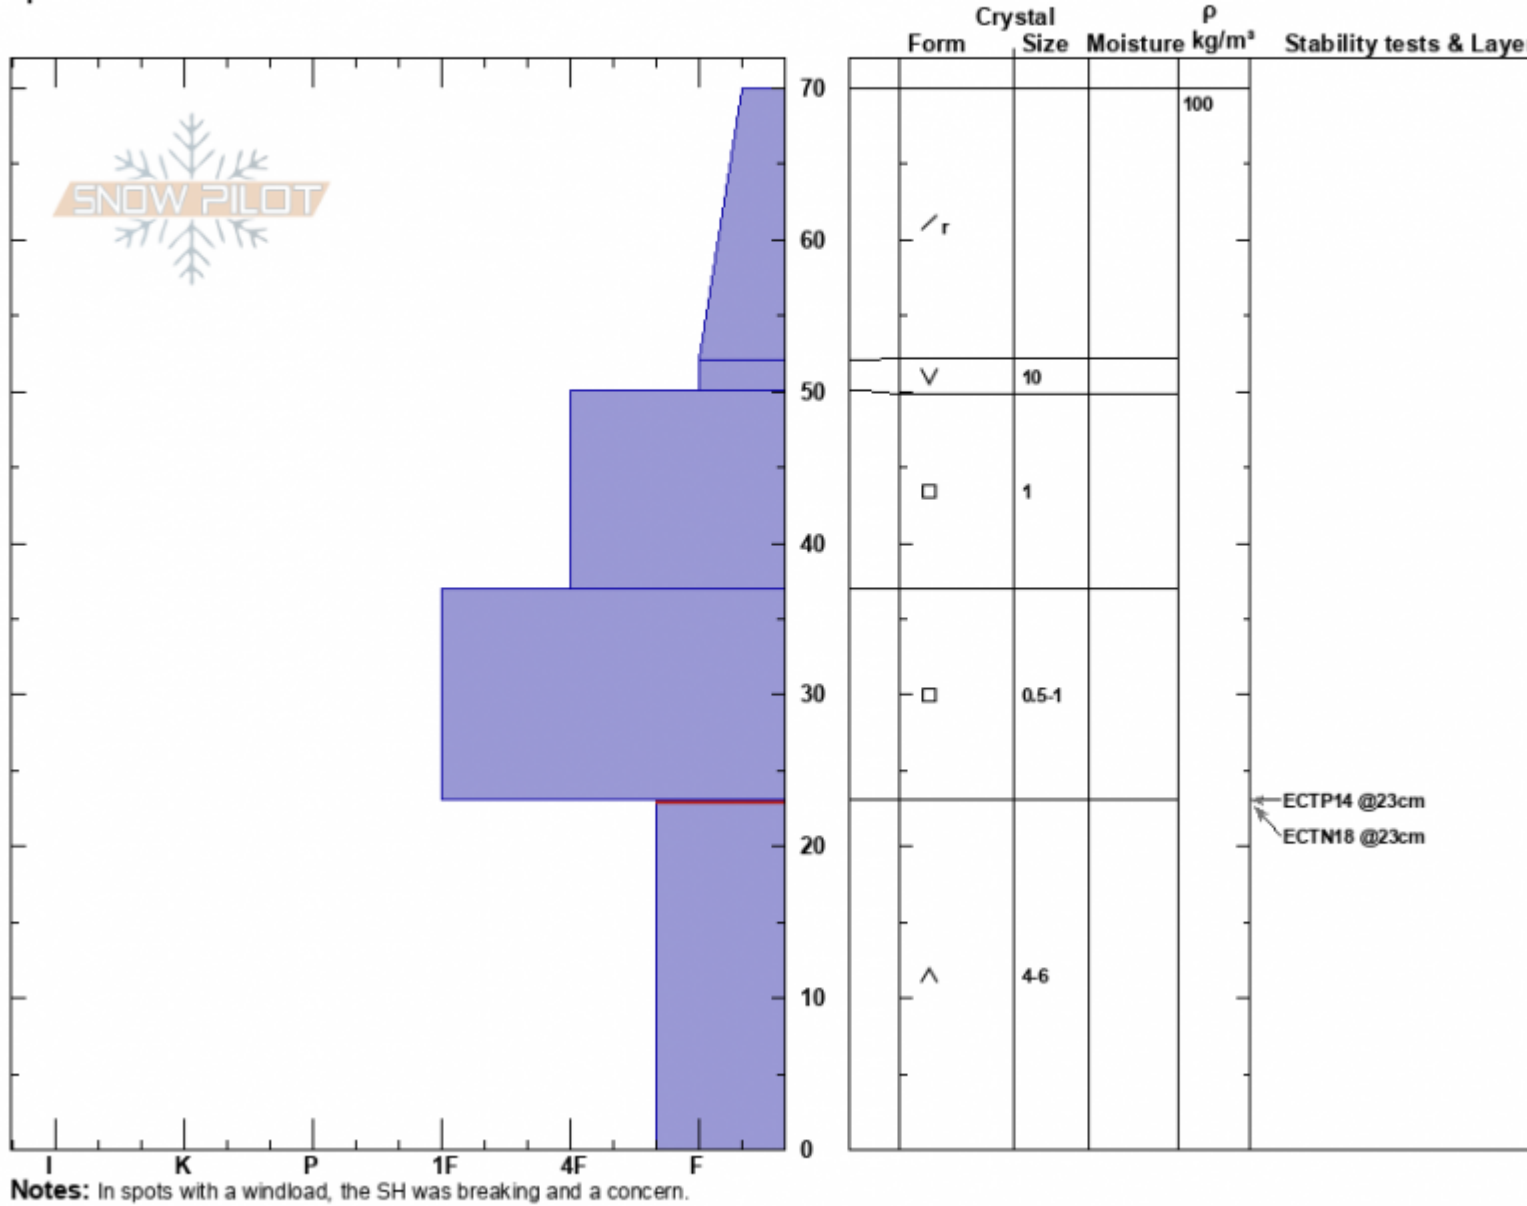

Marge
 Lionhead Range
 MT
 Elevation: 9020 ft
 Aspect: 65°
 Specifics:

Doug Chabot-Admin
 12/24/2023 - 10:00am
 Co-ord: 44.71481N, -111.31743W
 Slope Angle: 27°
 Wind Loading:

Stability: Fair
 Air Temperature: -11°C
 Sky Cover: CLR
 Precipitation: NO
 Wind:

HS:70
 Layer Notes:
 23-0cm: Problematic layer

Advisory Region
 Lionhead Range
 Longitude
 -111.32W
 Latitude
 44.71N
 Lionhead Range, 2023-12-25