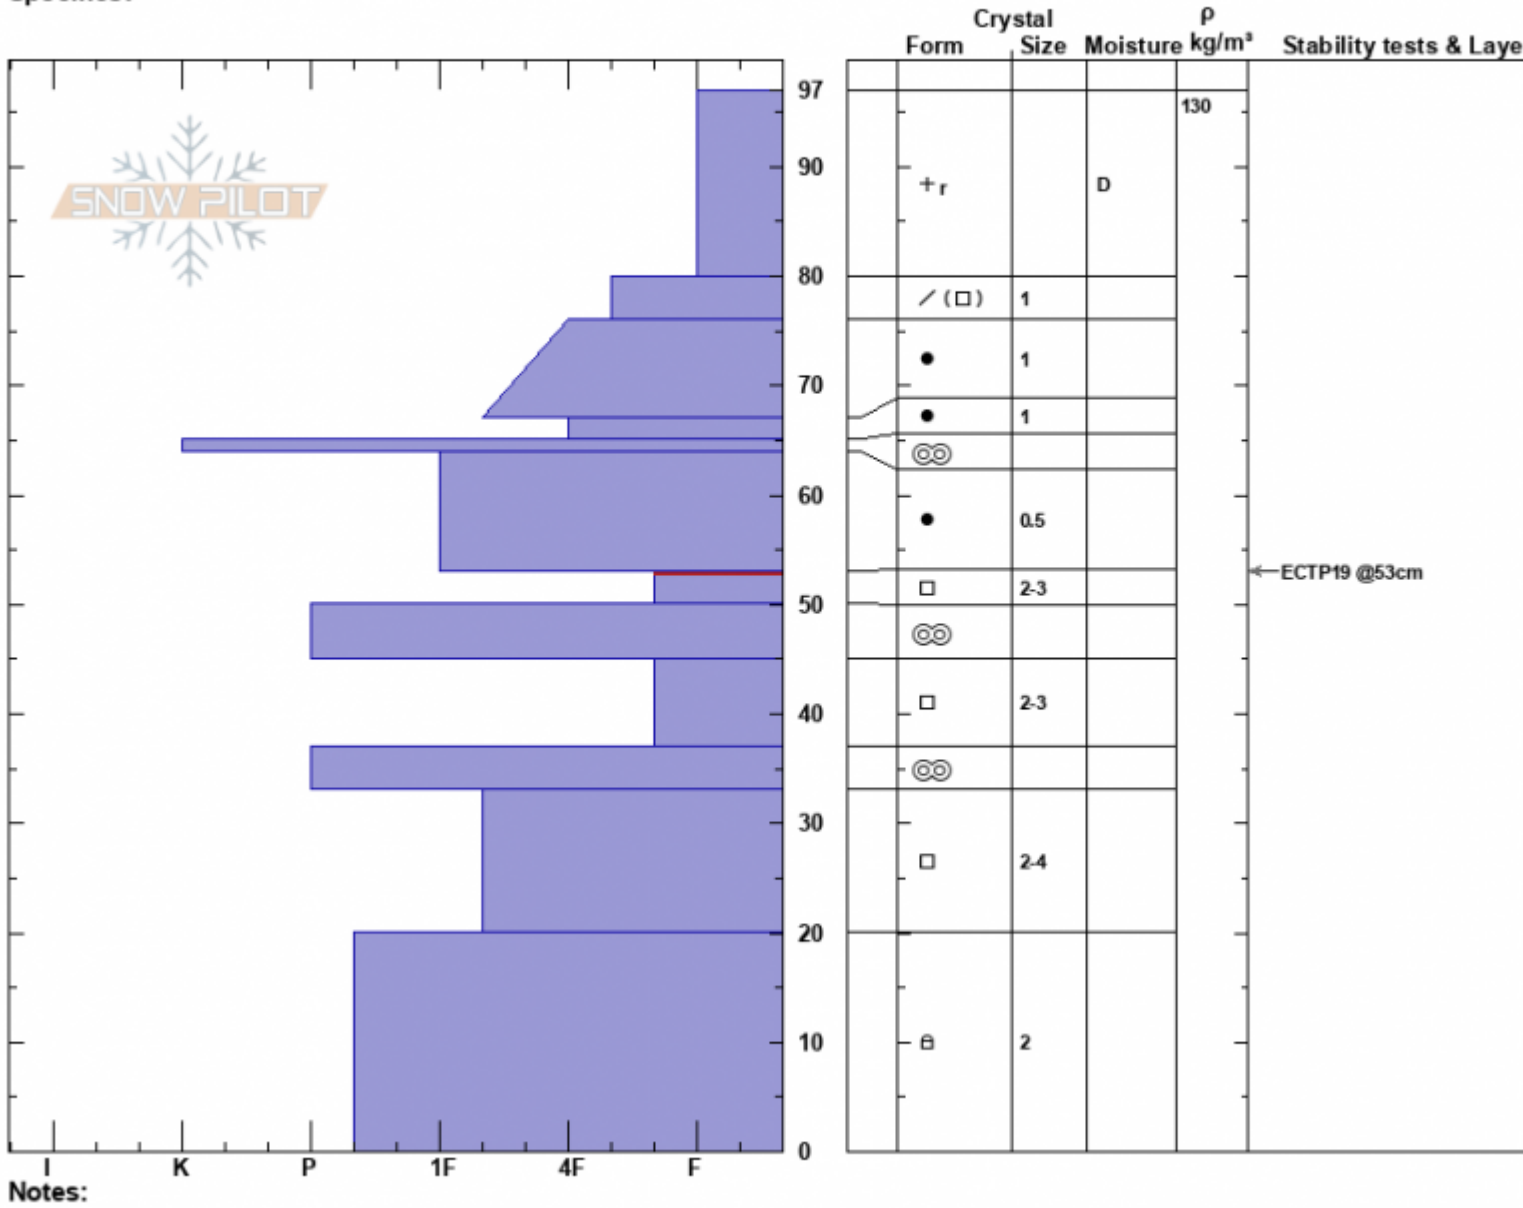

Sawtellr Rd Switchback
 Centennial Range
 MT
 Elevation: 9100 ft
 Aspect: 220°
 Specifics:

Doug Chabot-Admin
 12/23/2023 - 12:20pm
 Co-ord: 44.55951N, -111.44660W
 Slope Angle: 15°
 Wind Loading: no

Stability: Fair
 Air Temperature:
 Sky Cover: OVC
 Precipitation: S-1
 Wind: NW Moderate

HS:97
 Layer Notes:
 53-50cm: Problematic layer

Advisory Region
 Island Park
 Longitude
 -111.44W
 Latitude
 44.56N
 Island Park, 2023-12-25