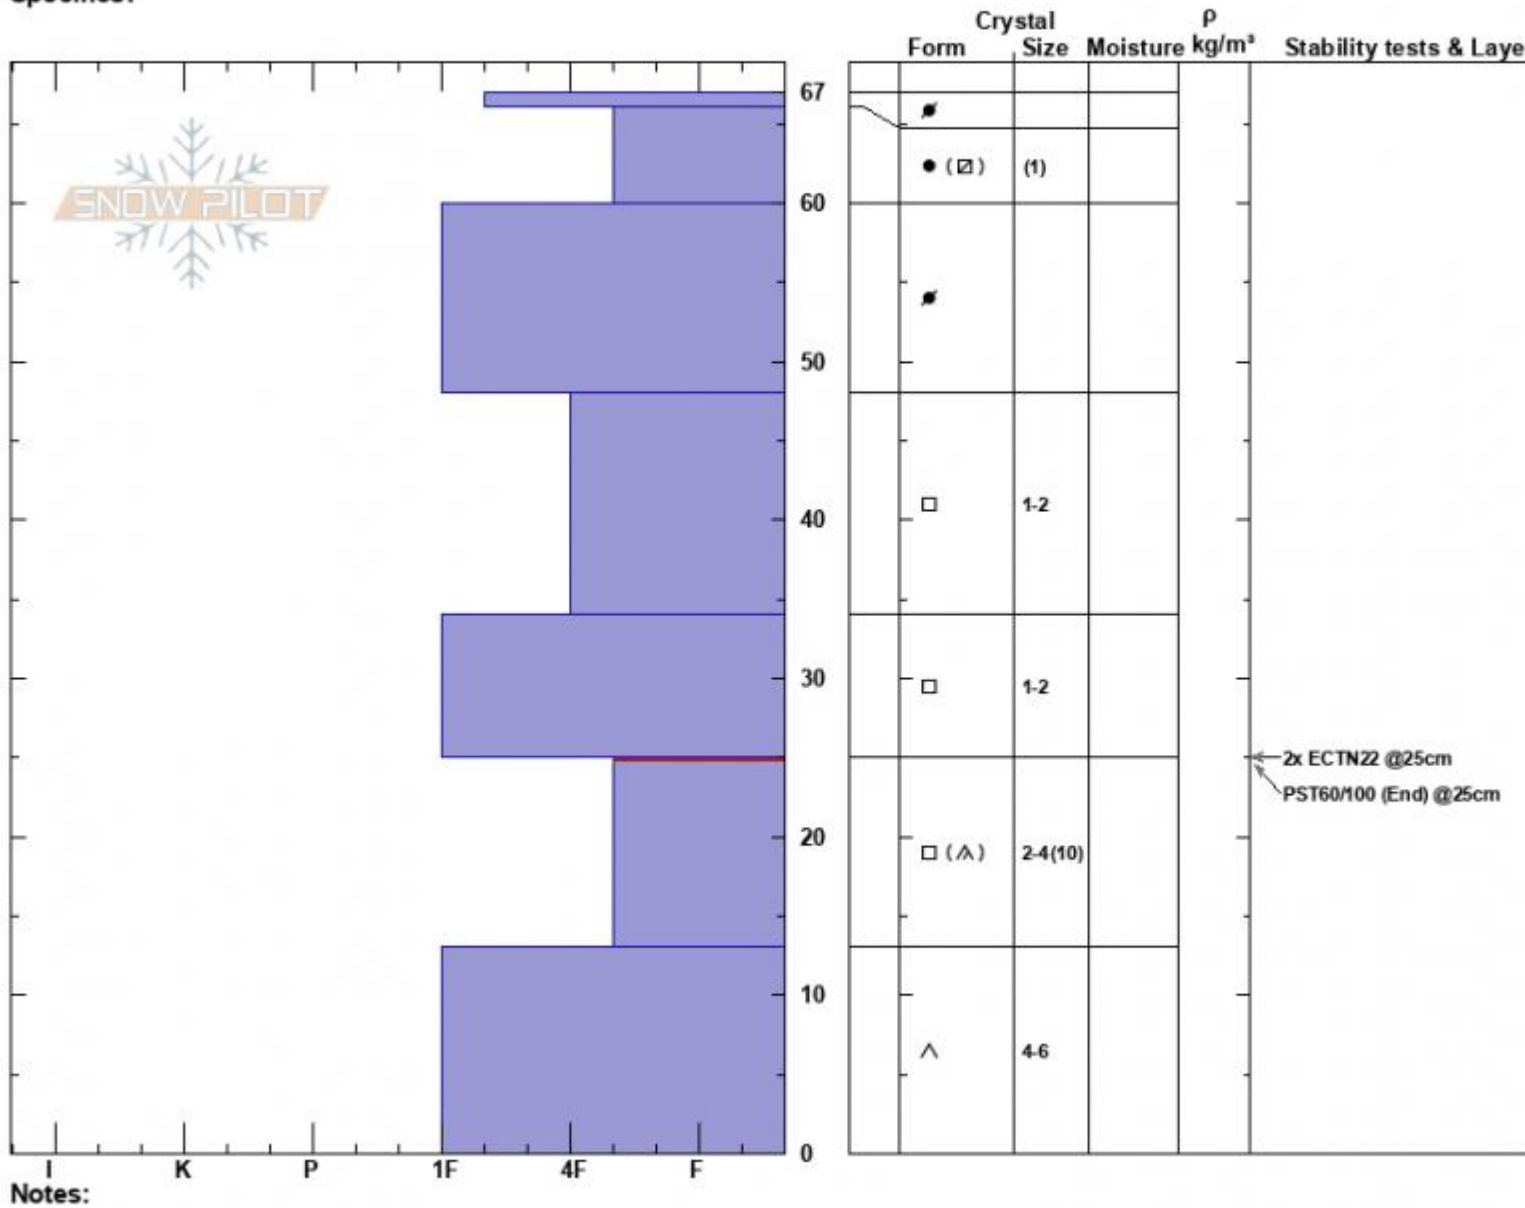

Cedar Shoulder
 Madison Range-N
 MT
 Elevation: 9430 ft
 Aspect: 10°
 Specifics:

Dave Zinn
 01/04/2024 - 1:00pm
 Co-ord: 45.22519N, -111.49403W
 Slope Angle: 26°
 Wind Loading: previous

Stability: Good
 Air Temperature:
 Sky Cover: OVC
 Precipitation: S-1
 Wind: SW Light Breeze

HS:67
 PF:50
 Layer Notes:
 25-13cm:Problematic layer

Notes:
 Advisory Region
 Northern Madison
 Longitude
 -111.51W
 Latitude
 45.23N
 Northern Madison, 2024-01-04