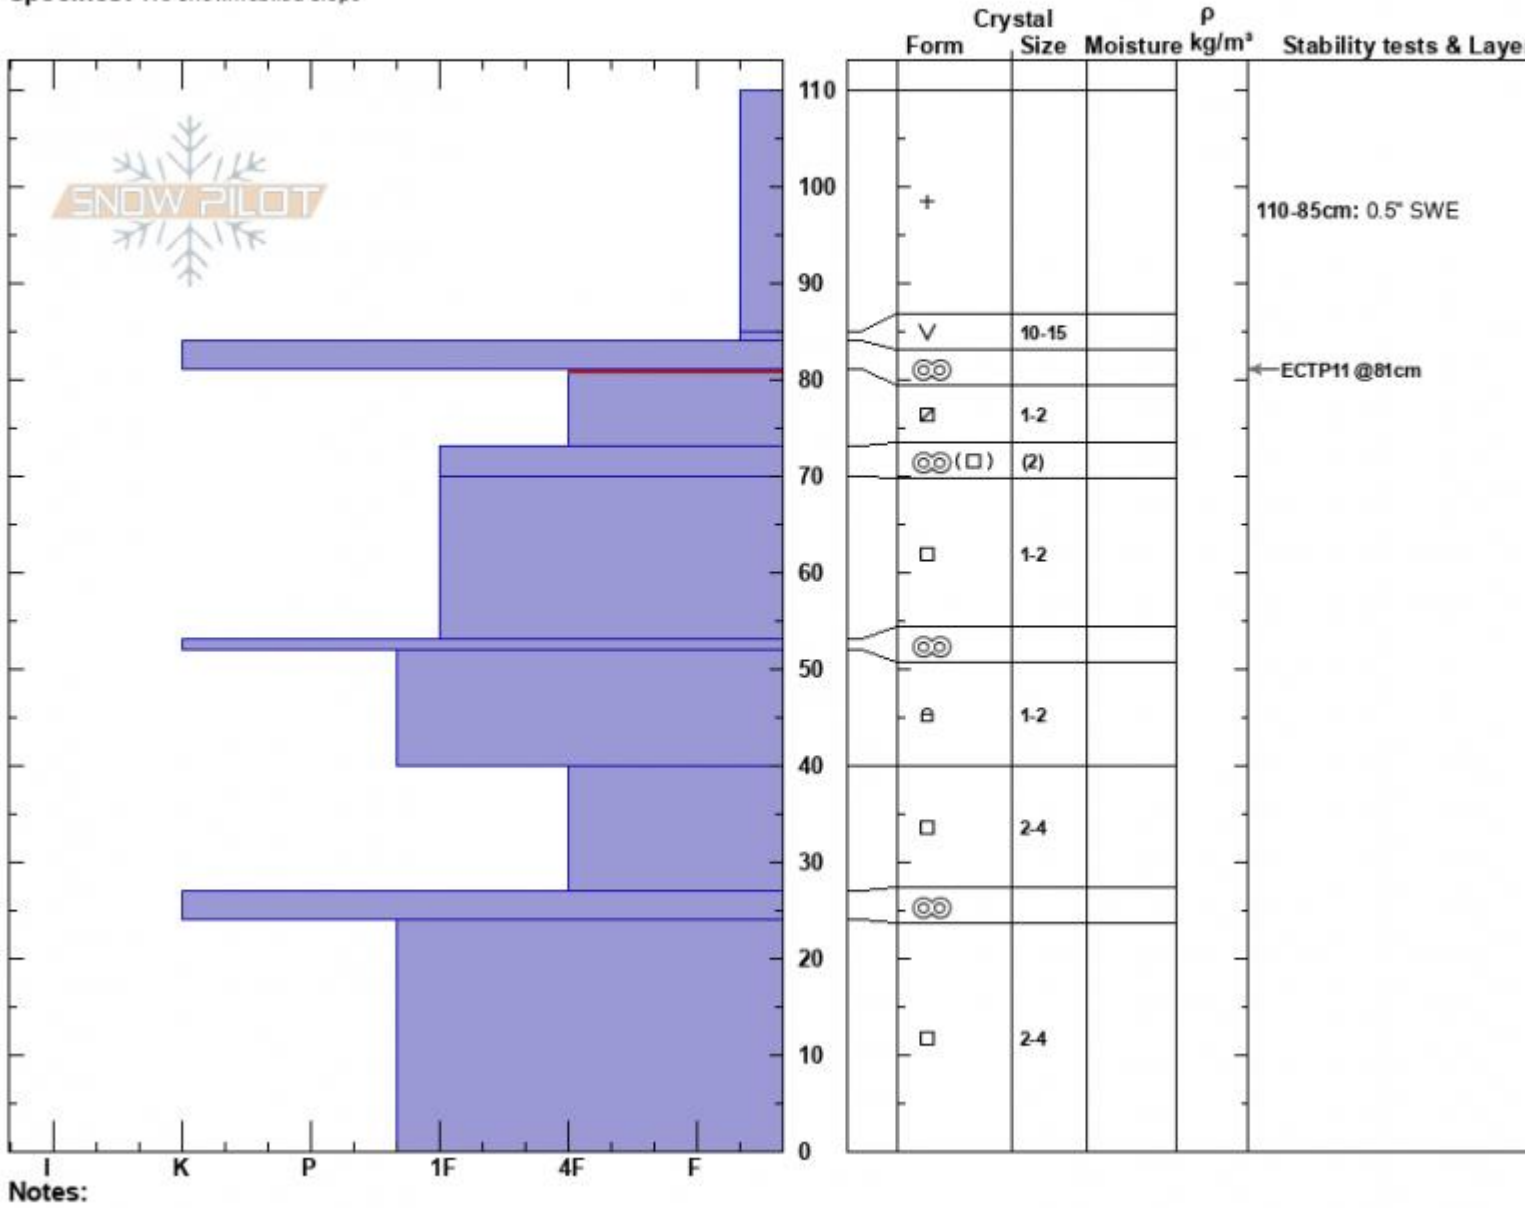

East Hotel Creek
 Centennial Range
 ID
 Elevation: 8500 ft
 Aspect: 180°
 Specifics: We snowmobiled slope

Ian Hoyer
 01/07/2024 - 3:00pm
 Co-ord: 44.52691N, -111.45581W
 Slope Angle: 20°
 Wind Loading: no

Stability: Fair
 Air Temperature:
 Sky Cover: SCT
 Precipitation: S-1
 Wind: S Light Breeze

HS:110
 PF:60
 Layer Notes:
 110-85cm: 0.5° SWE
 81-73cm: Problematic layer

Advisory Region
 Island Park
 Longitude
 -111.47W
 Latitude
 44.53N
 Island Park, 2024-01-07