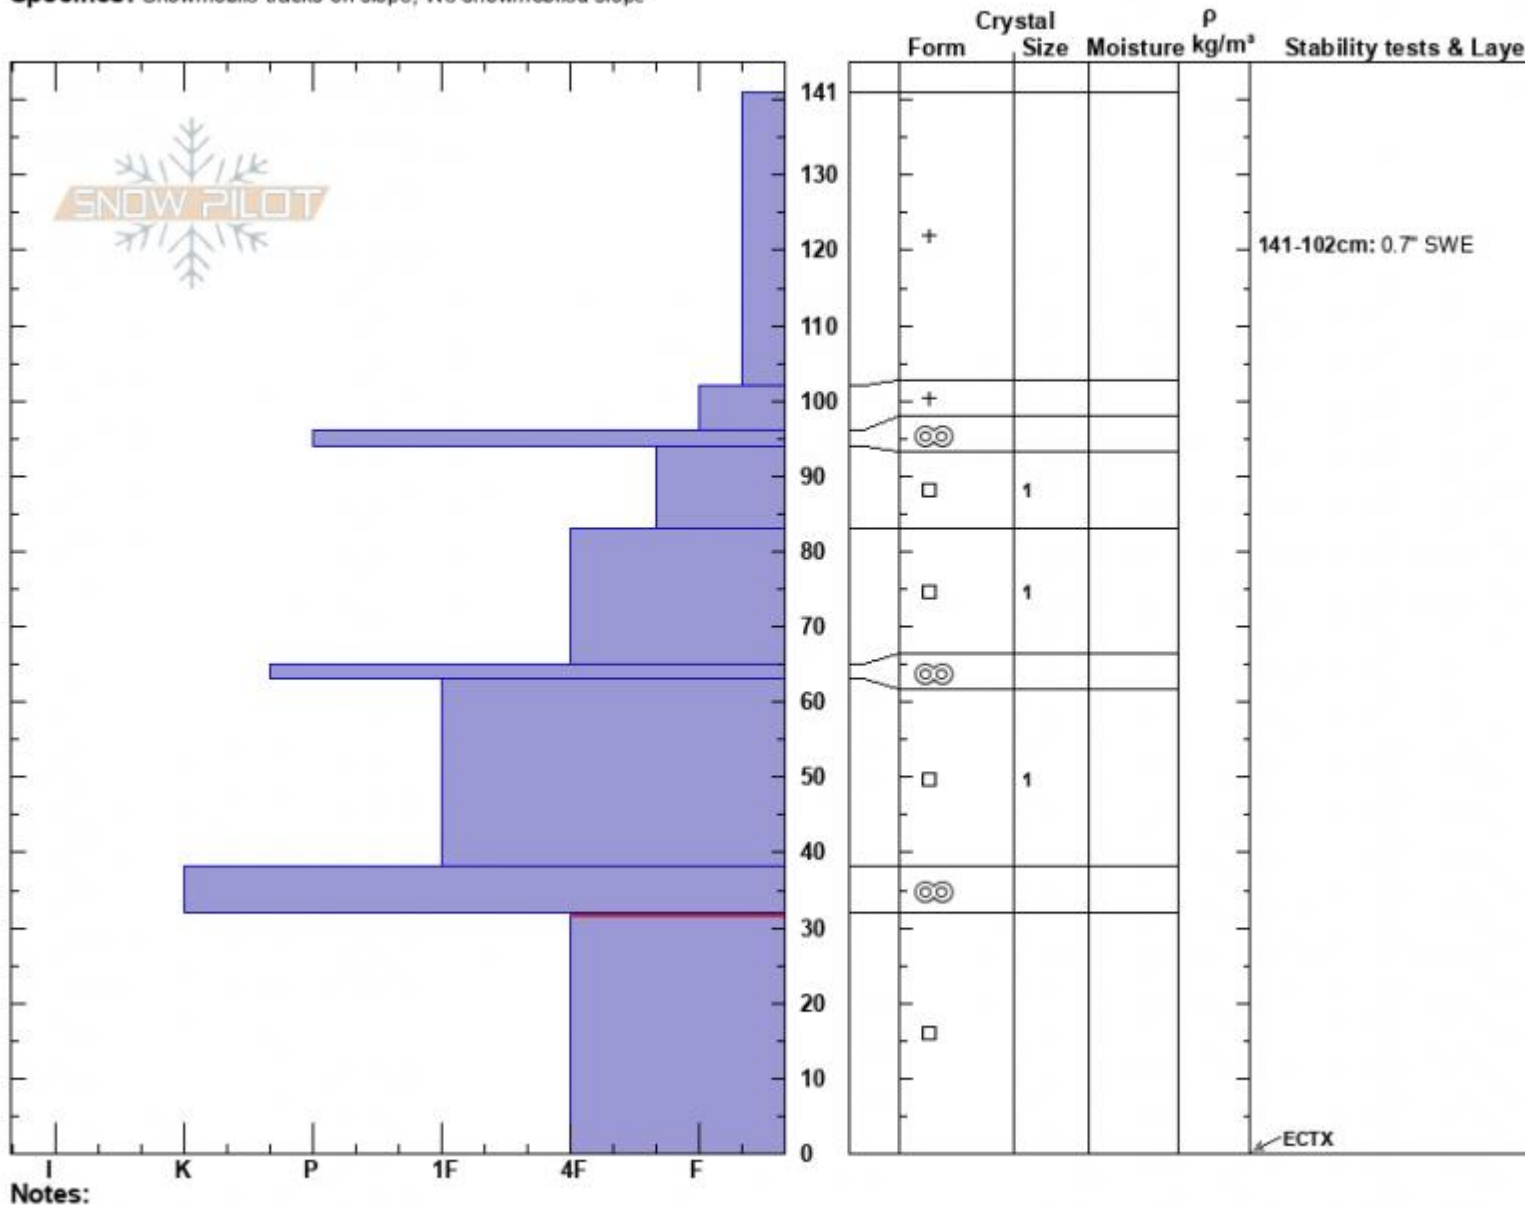

Head of Hellroaring S
 Centennial Range
 ID
 Elevation: 8800 ft
 Aspect: 160°
 Specifics: Snowmobile tracks on slope; We snowmobiled slope

Ian Hoyer
 01/07/2024 - 12:00pm
 Co-ord: 44.55126N, -111.47332W
 Slope Angle: 20°
 Wind Loading: no

Stability: Fair
 Air Temperature:
 Sky Cover: OVC
 Precipitation: S1
 Wind: Calm

HS:141
 PF:100
 Layer Notes:
 141-102cm: 0.7" SWE
 32-0cm: Problematic layer

Advisory Region
 Island Park
 Longitude
 -111.48W
 Latitude
 44.55N
 Island Park, 2024-01-07