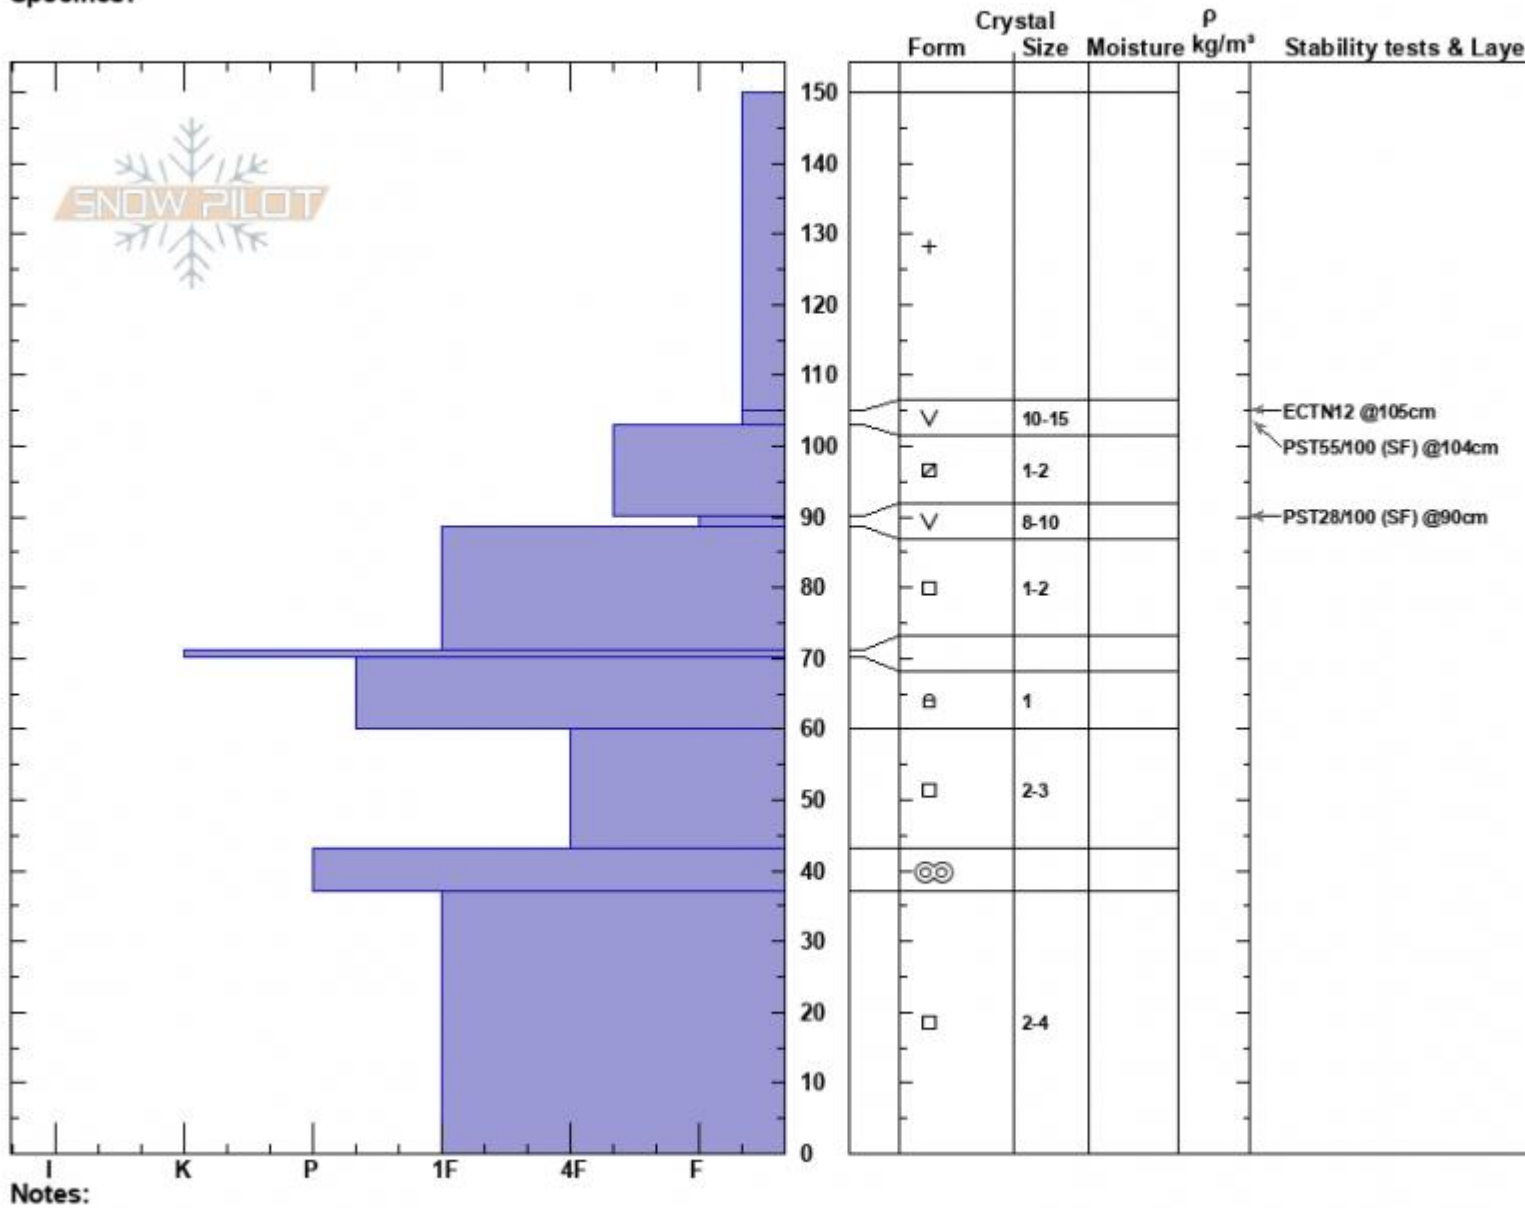

Yale Pass North
 Centennial Range
 ID
 Elevation: 8910 ft
 Aspect: 295°
 Specifics:

Dave Zinn
 01/07/2024 - 12:30pm
 Co-ord: 44.55006N, -111.47099W
 Slope Angle: 15°
 Wind Loading: no

Stability: Fair
 Air Temperature:
 Sky Cover: OVC
 Precipitation: S-1
 Wind: W Light Breeze

HS:150 Layer Notes:
 PF:105 105-103cm:Problematic layer

Advisory Region
 Island Park
 Longitude
 -111.63W
 Latitude
 44.52N
 Island Park, 2024-01-07