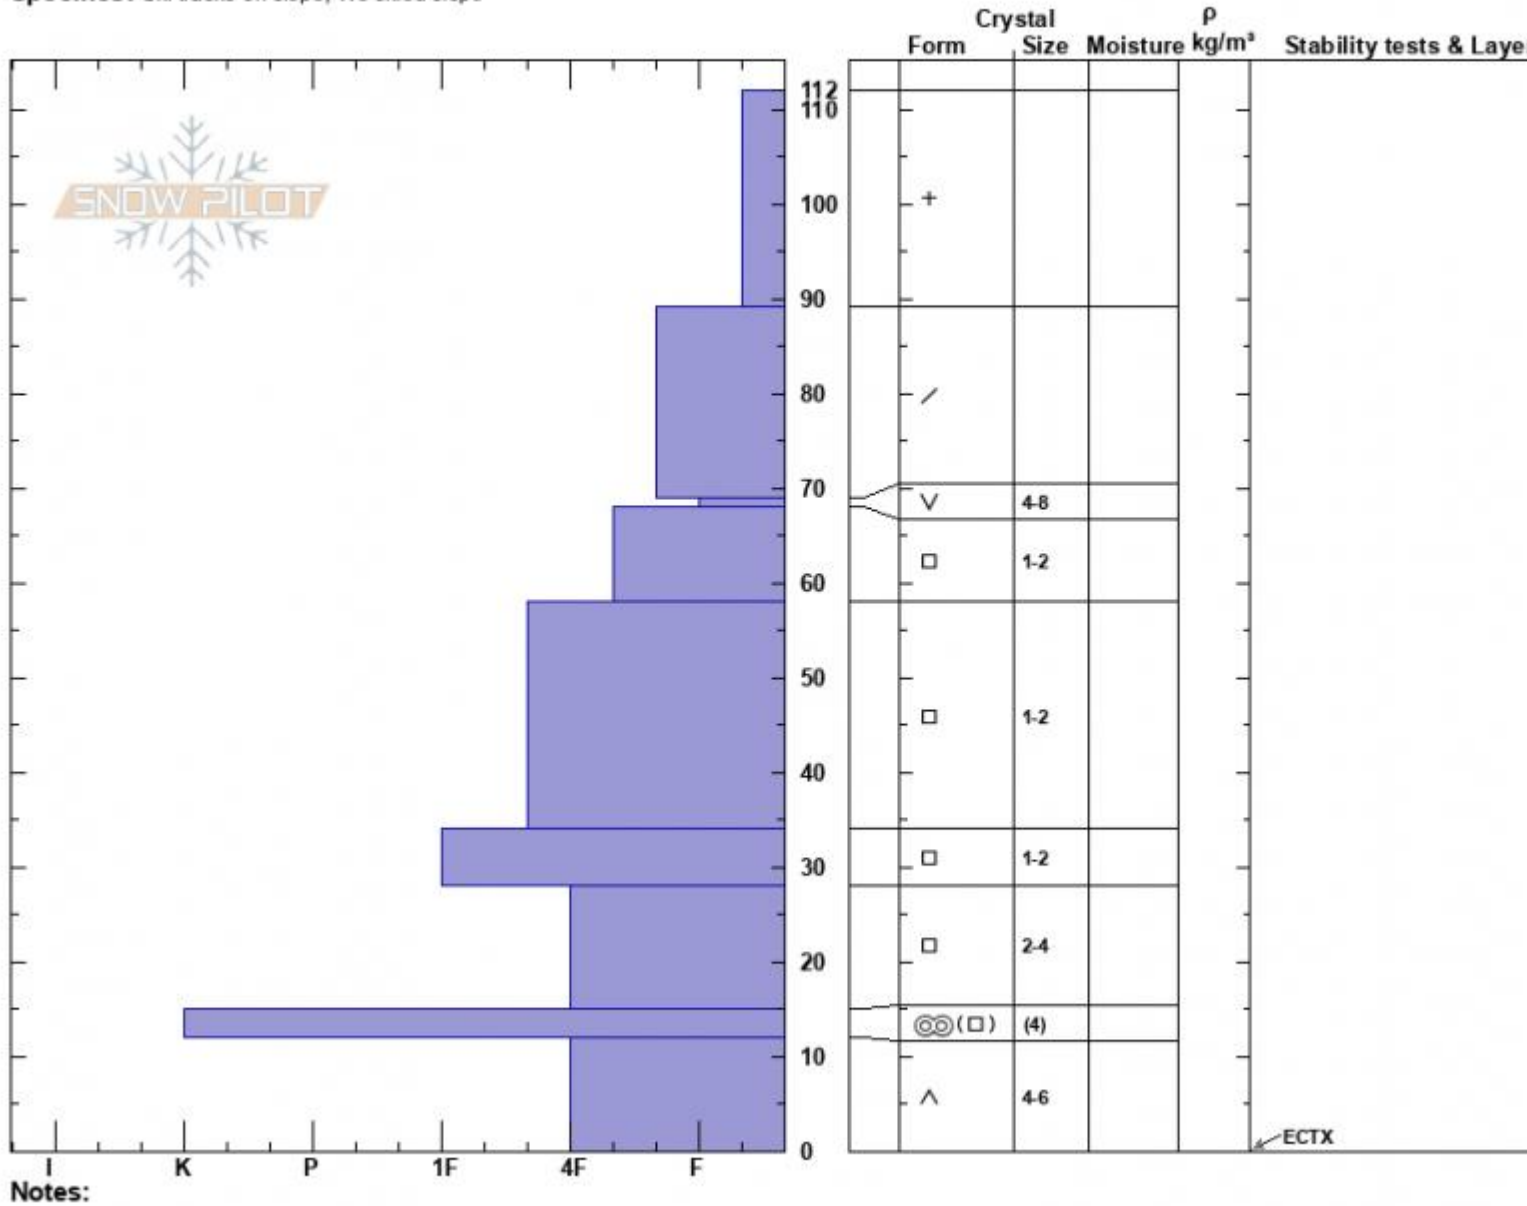

Wolverine Cirque
 Bridger Range
 MT
 Elevation: 8350 ft
 Aspect: 6°
 Specifics: Ski tracks on slope; We skied slope

Zach Peterson
 01/11/2024 - 12:00pm
 Co-ord: 45.82898N, -110.93432W
 Slope Angle: 20°
 Wind Loading: no

Stability:
 Air Temperature:
 Sky Cover: OVC
 Precipitation: NO
 Wind: Calm

HS:112 Layer Notes:
 69-68cm: Problematic layer

Advisory Region
 Bridger Range
 Longitude
 -110.93W
 Latitude
 45.83N
 Bridger Range, 2024-01-11