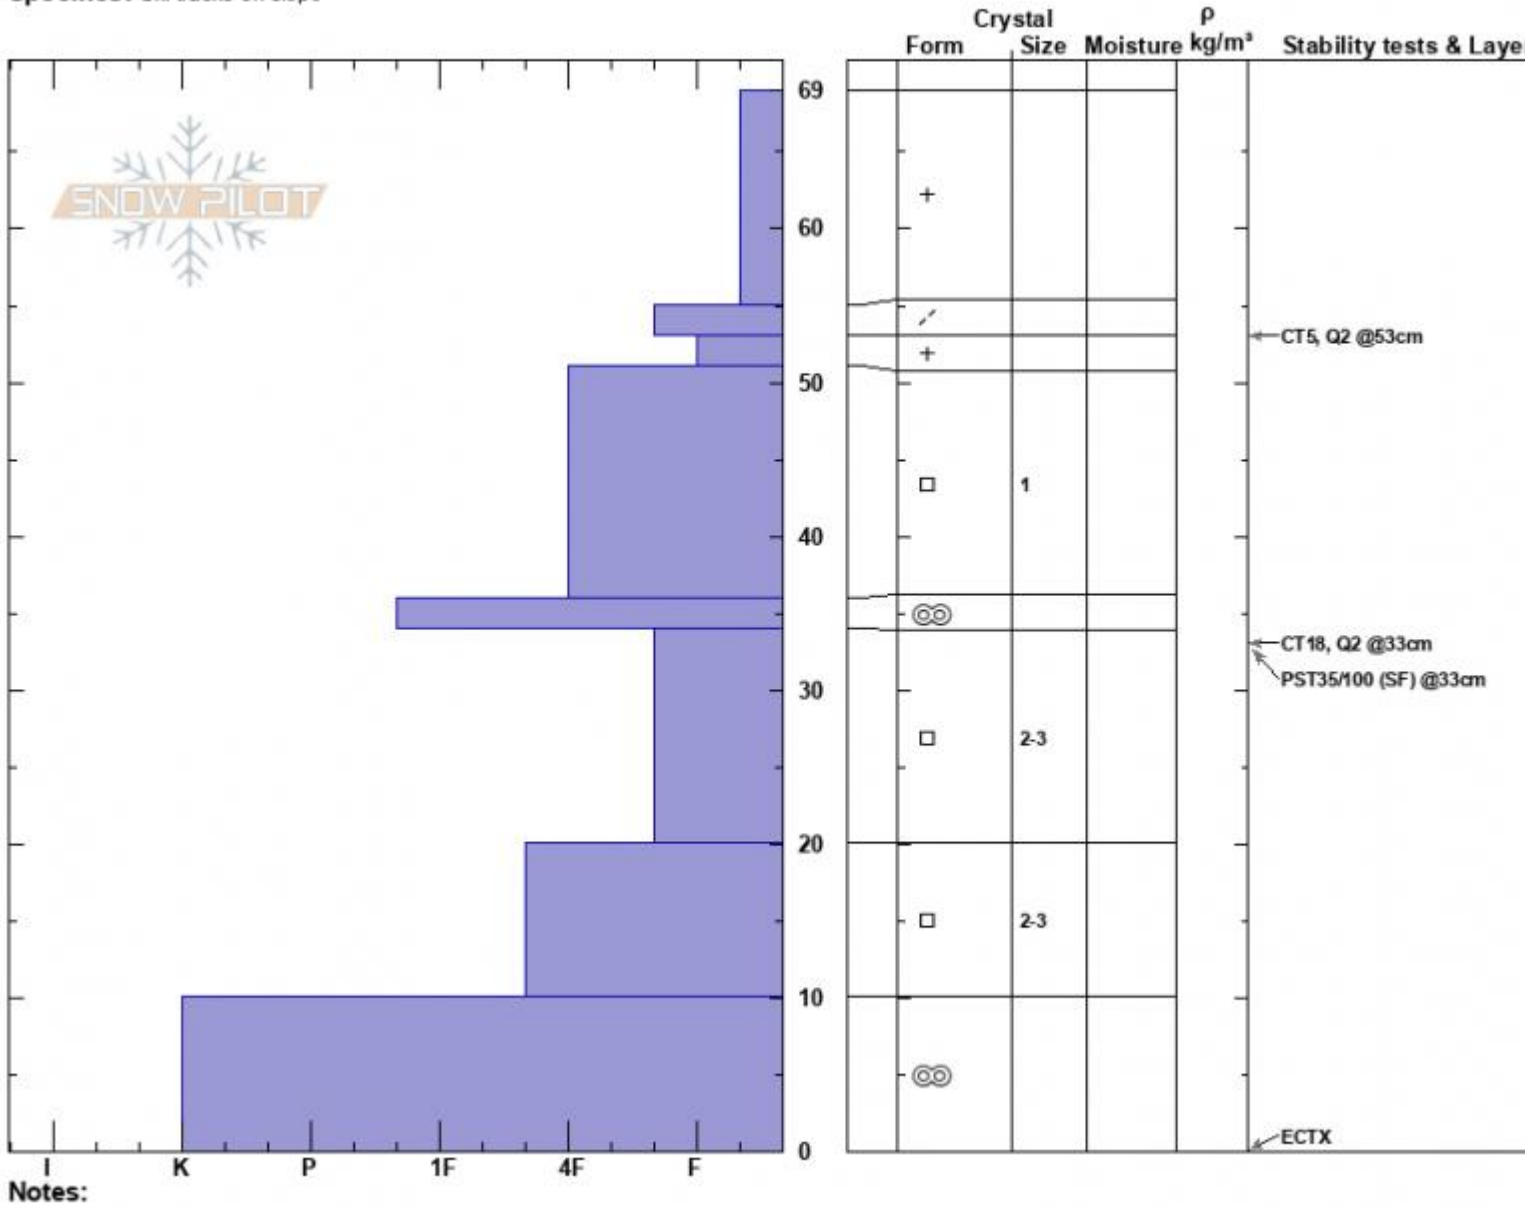

Football Field
 Bridger Range
 MT
 Elevation: 8420 ft
 Aspect: 100°
 Specifics: Ski tracks on slope

Alex Marienthal
 01/18/2024 - 12:00pm
 Co-ord: 45.79796N, -110.93320W
 Slope Angle: 34°
 Wind Loading: no

Stability: Fair
 Air Temperature:
 Sky Cover: OVC
 Precipitation: S-1
 Wind: S Light Breeze

HS:69
 PF:60
 Layer Notes:
 34-20cm: Problematic layer

Advisory Region
 Bridger Range
 Longitude
 -110.94W
 Latitude
 45.79N
 Bridger Range, 2024-01-18