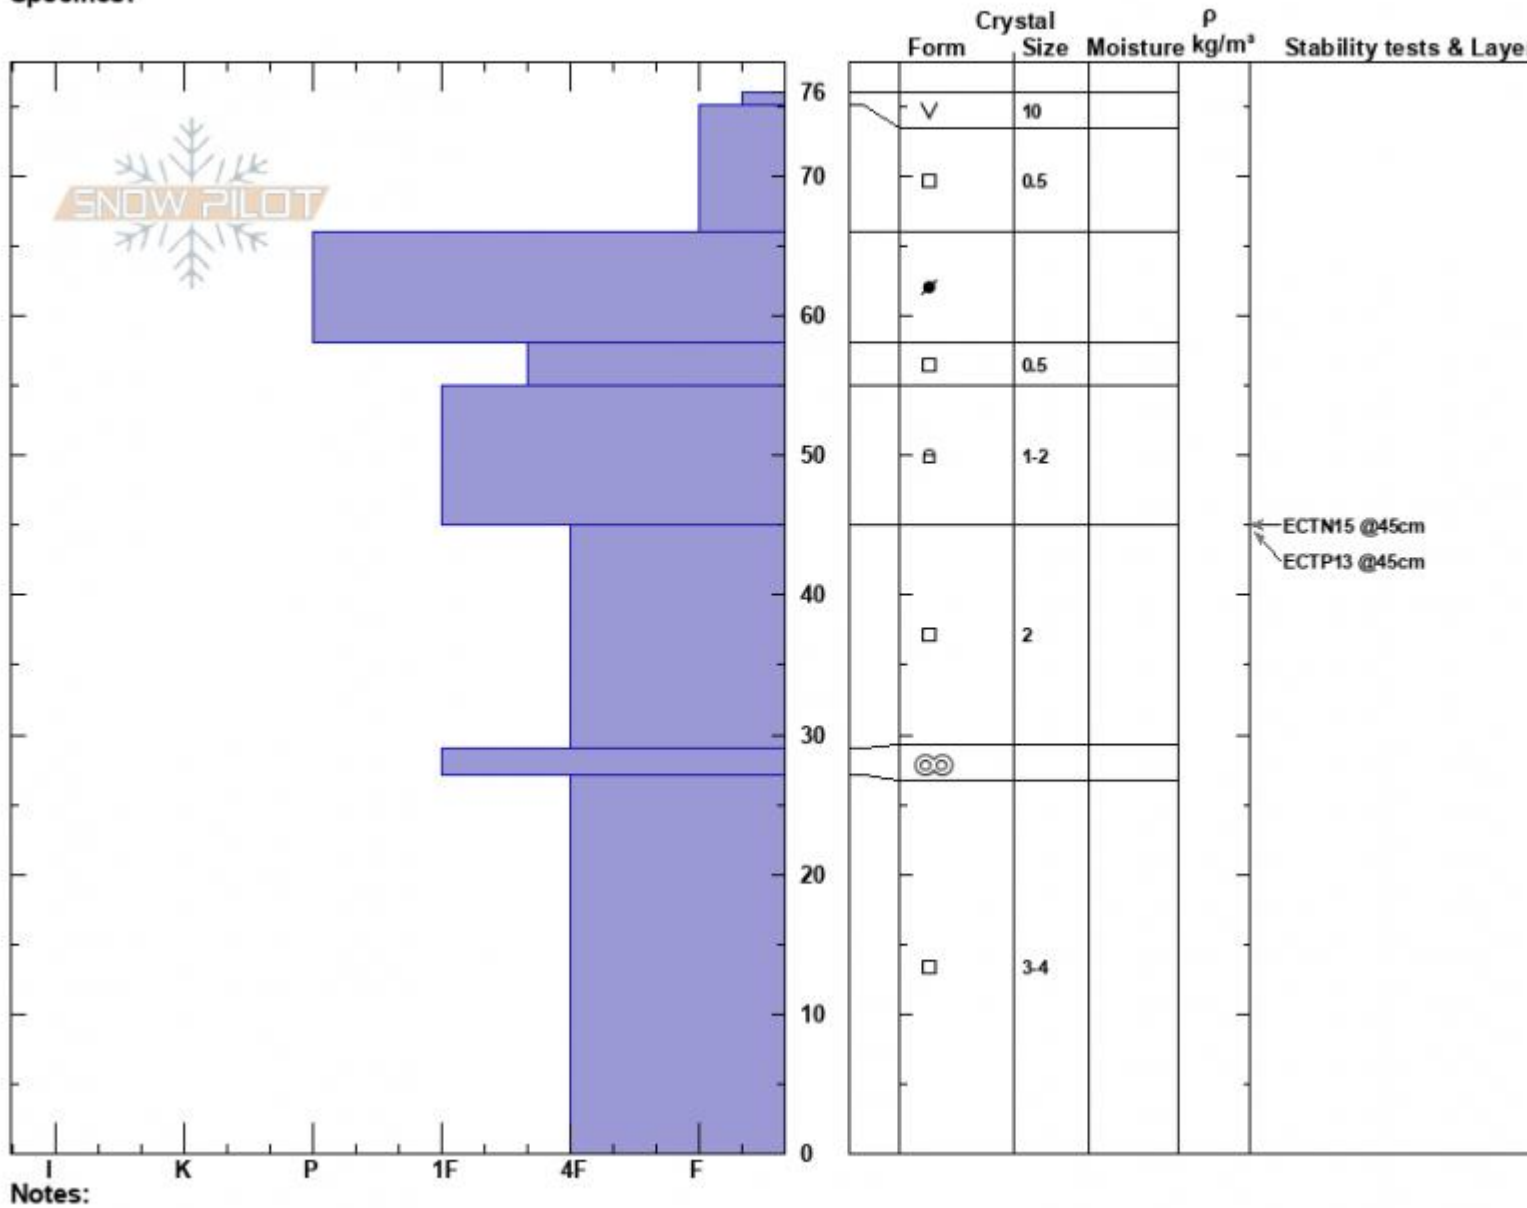

Hourglass Couloir  
 Bridger Range  
 MT  
 Elevation: 8260 ft  
 Aspect: 110°  
 Specifics:

Alex Marienthal  
 01/27/2024 - 12:01pm  
 Co-ord: 45.83318N, -110.93787W  
 Slope Angle: 27°  
 Wind Loading: previous

Stability: Poor  
 Air Temperature: 1°C  
 Sky Cover: OVC  
 Precipitation: NO  
 Wind: W Moderate

HS:76  
 Layer Notes:  
 45-29cm: Problematic layer

Advisory Region  
 Bridger Range  
 Longitude  
 -110.94W  
 Latitude  
 45.83N  
 Bridger Range, 2024-01-28