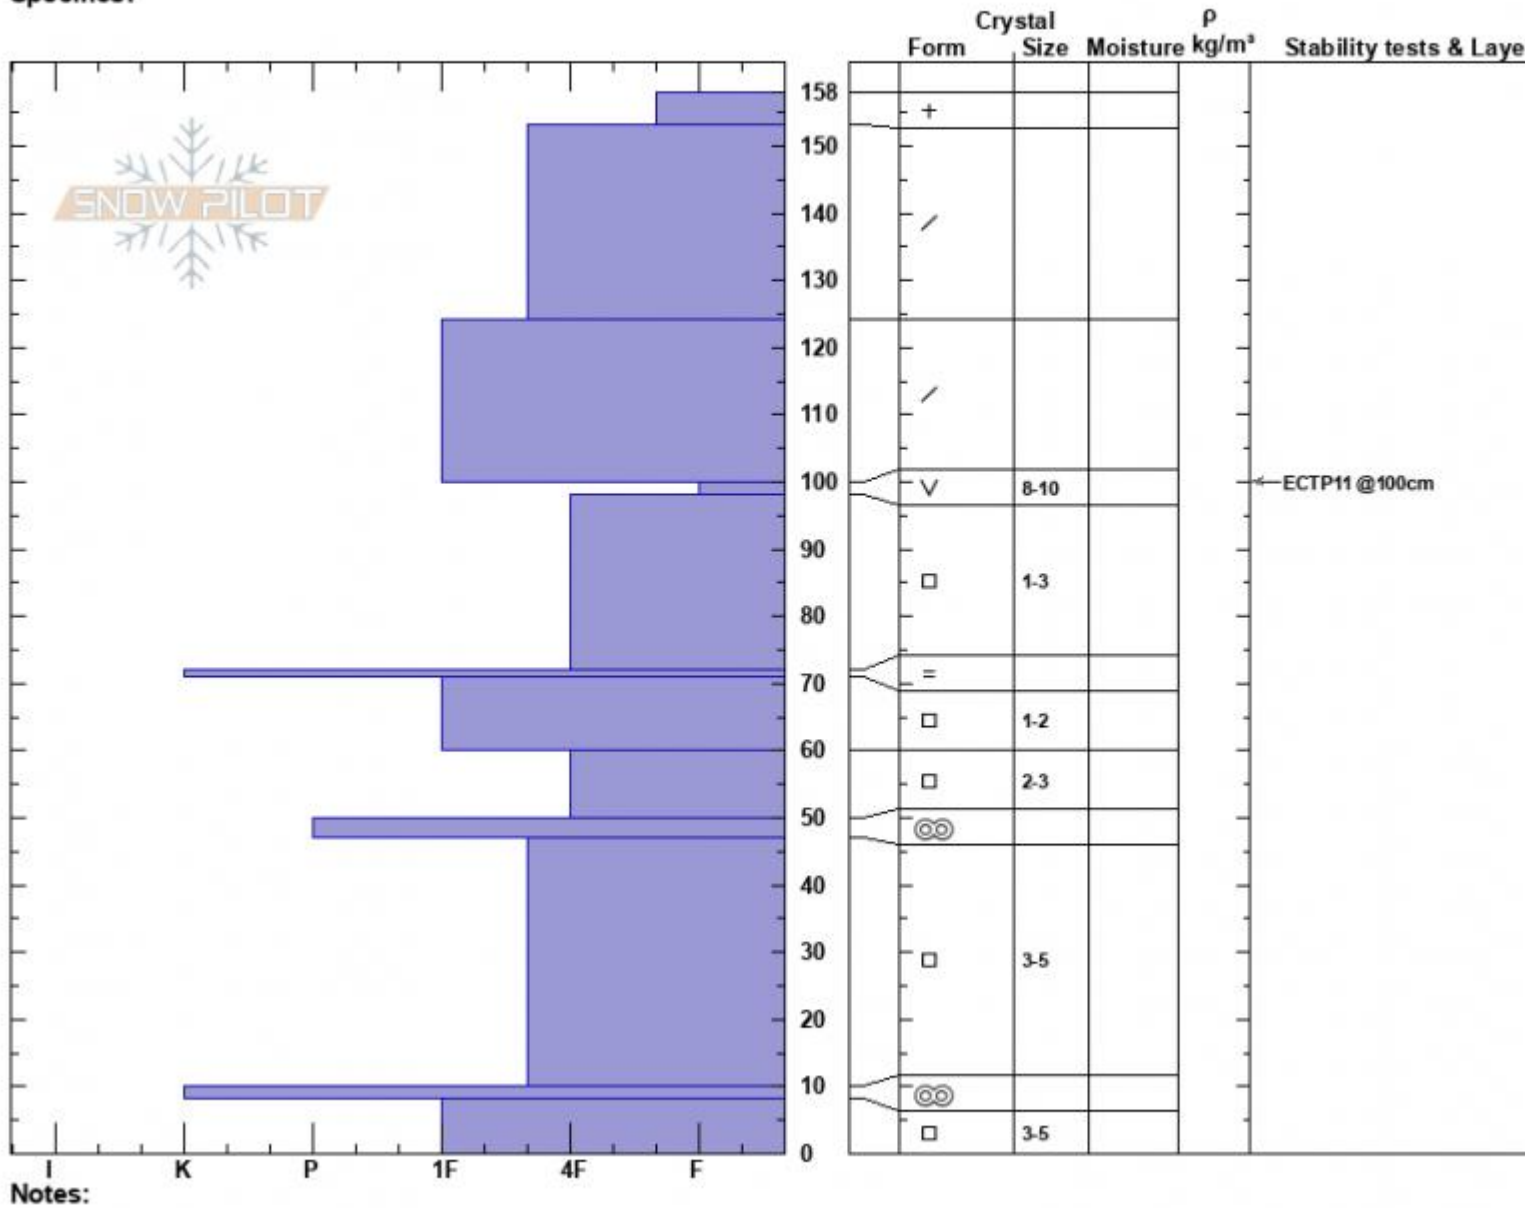

Yale Pass North
 Centennial Range
 MT
 Elevation: 8920 ft
 Aspect: 355°
 Specifics:

Dave Zinn
 01/28/2024 - 2:00pm
 Co-ord: 44.54894N, -111.46986W
 Slope Angle: 28°
 Wind Loading: no

Stability: Poor
 Air Temperature:
 Sky Cover: OVC
 Precipitation: NO
 Wind: S Light Breeze

HS:158 Layer Notes:
 PF:30 100-98cm: Problematic layer

Notes:
 Advisory Region
 Island Park
 Longitude
 -111.73W
 Latitude
 44.55N
 Island Park, 2024-02-01