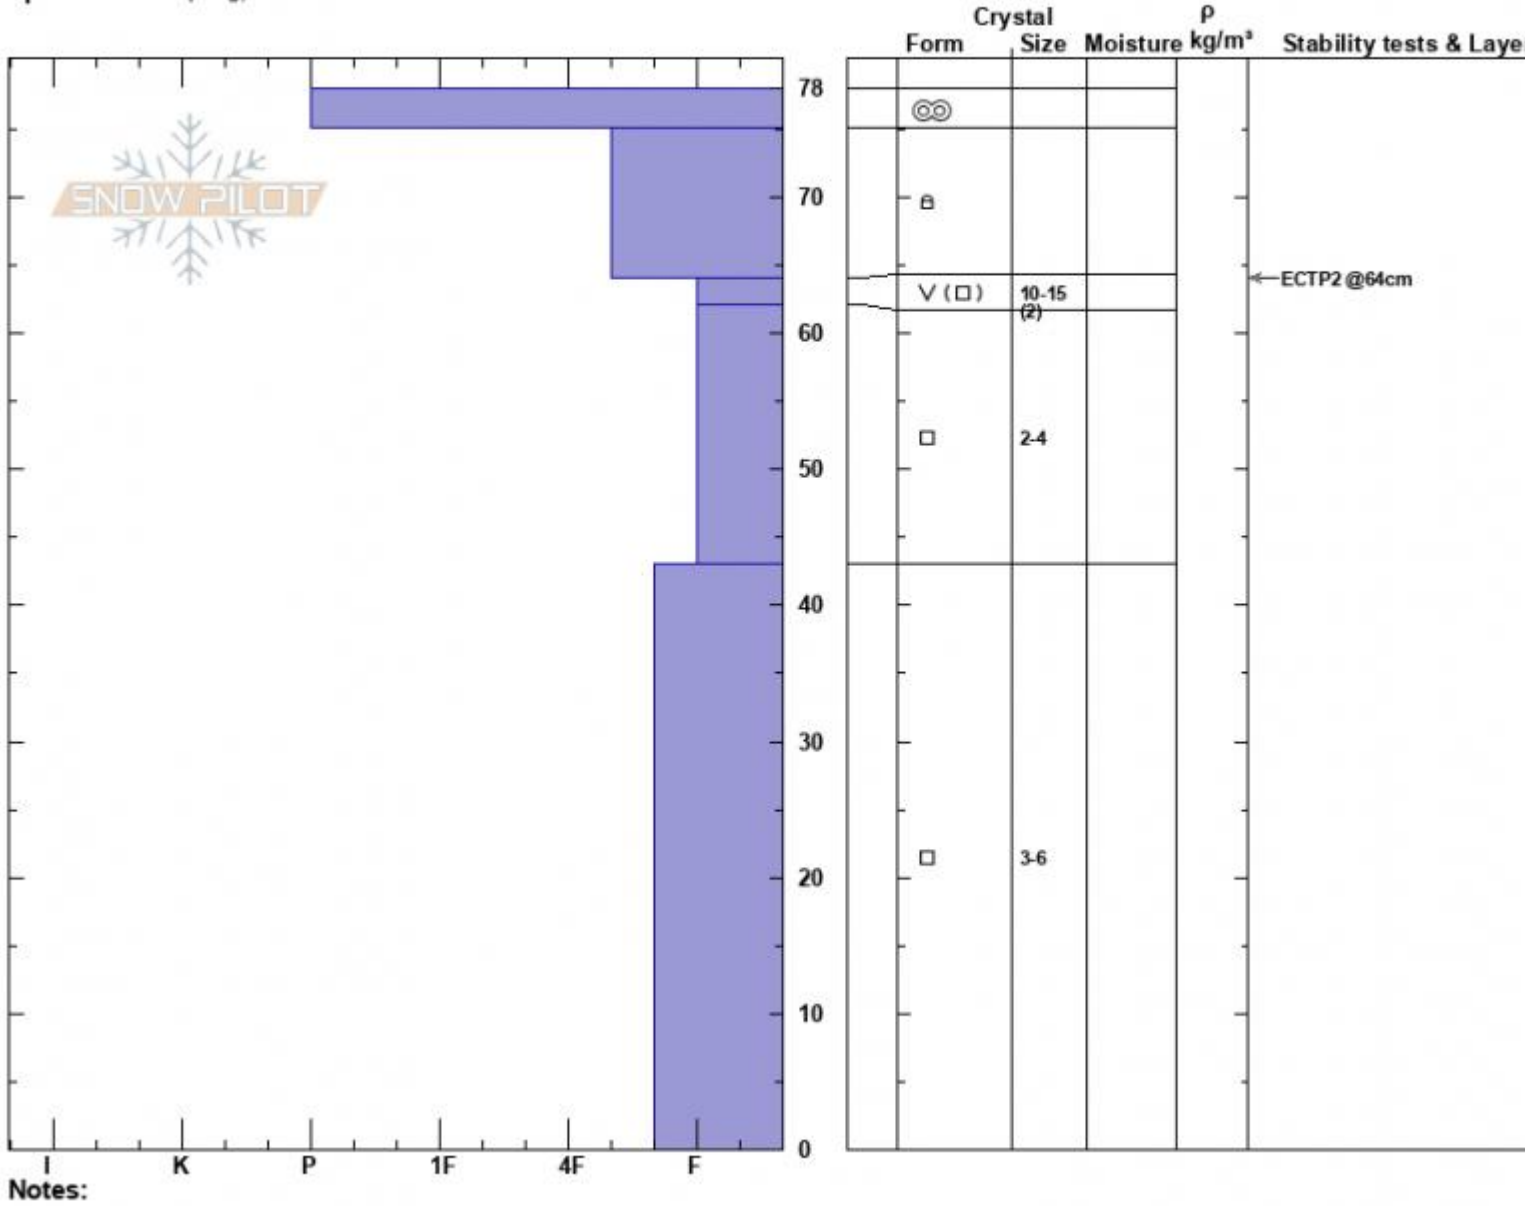

Sunlight Basin
 Madison Range-S
 MT
 Elevation: 9300 ft
 Aspect: 109°
 Specifics: Collapsing, localizer

Zach Peterson
 02/01/2024 - 11:00am
 Co-ord: 44.97500N, -111.31399W
 Slope Angle: 22°
 Wind Loading: no

Stability: Poor
 Air Temperature:
 Sky Cover: CLR
 Precipitation: NO
 Wind: SW Moderate

HS:78
 PF:27
 Layer Notes:
 64-62cm:Problematic layer

Advisory Region
 Southern Madison
 Longitude
 -111.27W
 Latitude
 45.06N
 Southern Madison, 2024-02-01