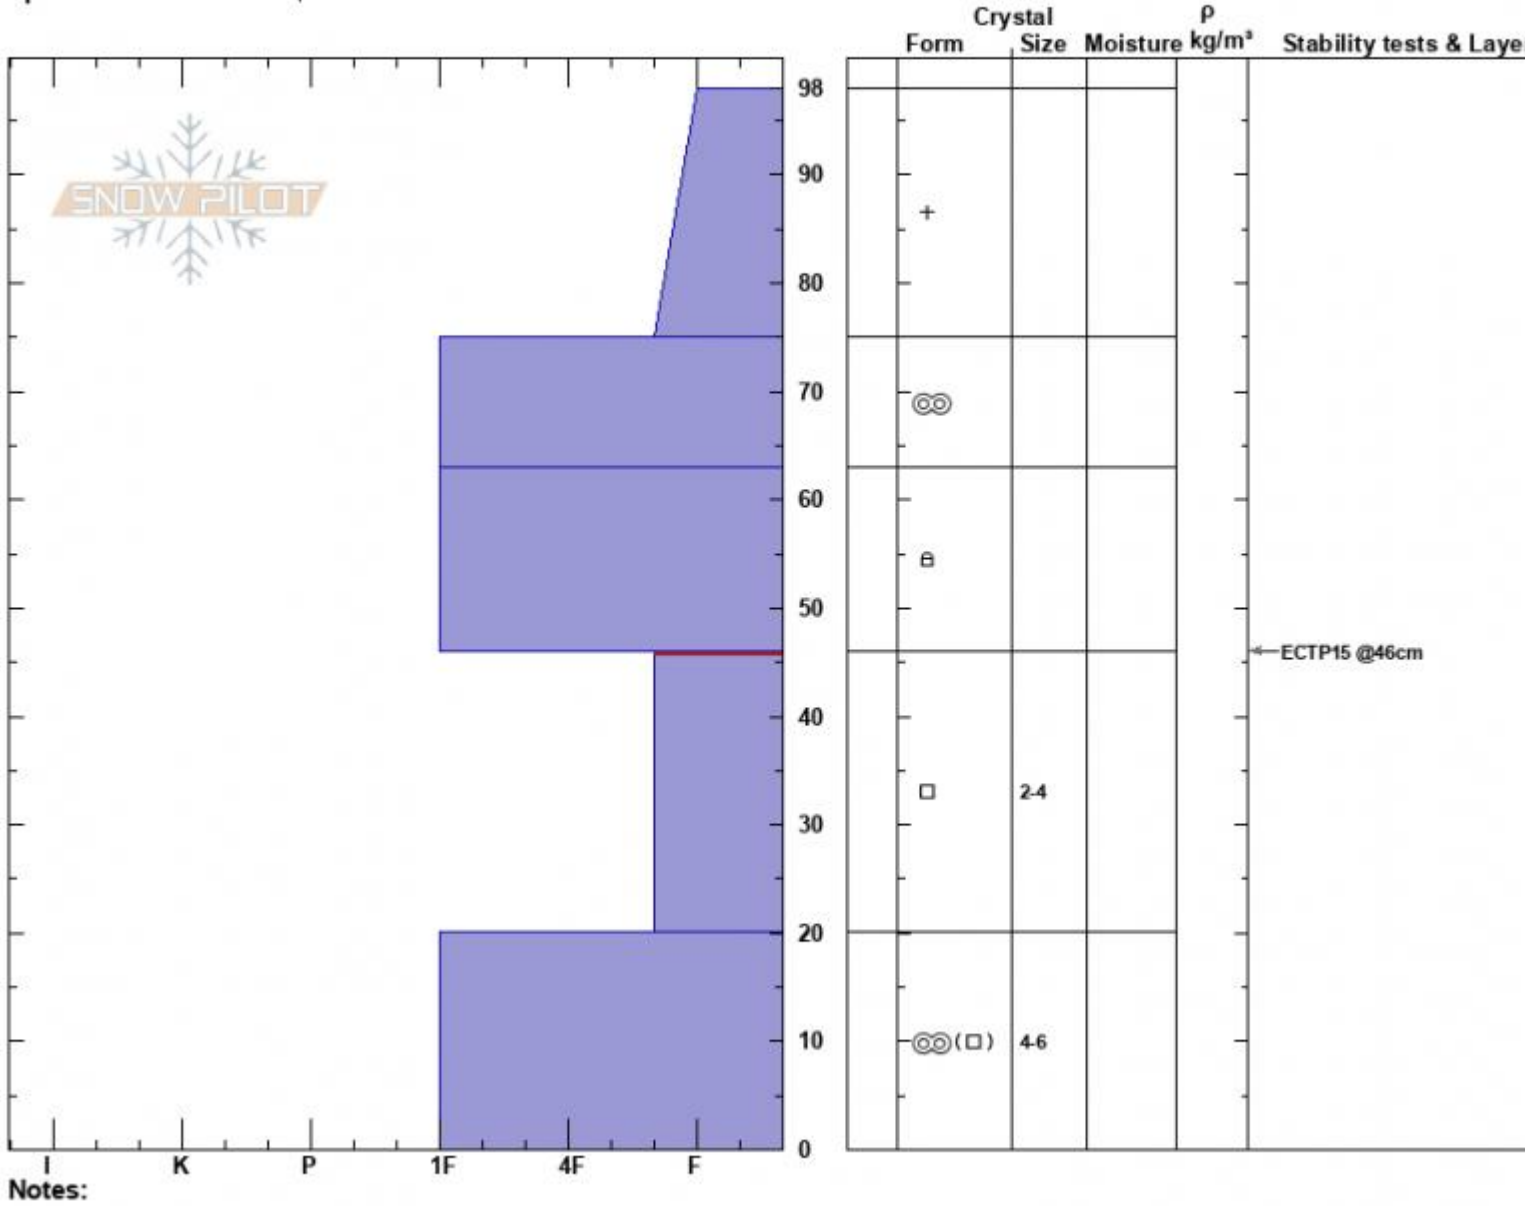

Beehive/Bear Ridge
 Madison Range-N
 MT
 Elevation: 9200 ft
 Aspect: 100°
 Specifics: Ski tracks on slope

Ian Hoyer
 02/06/2024 - 11:30am
 Co-ord: 45.32489N, -111.38202W
 Slope Angle: 28°
 Wind Loading: previous

Stability: Poor
 Air Temperature:
 Sky Cover: OVC
 Precipitation: S1
 Wind: Calm

HS:98
 PF:90
 PS:20
 Layer Notes:
 46-20cm: Problematic layer

Advisory Region
 Northern Madison
 Longitude
 -111.39W
 Latitude
 45.34N
 Northern Madison, 2024-02-06