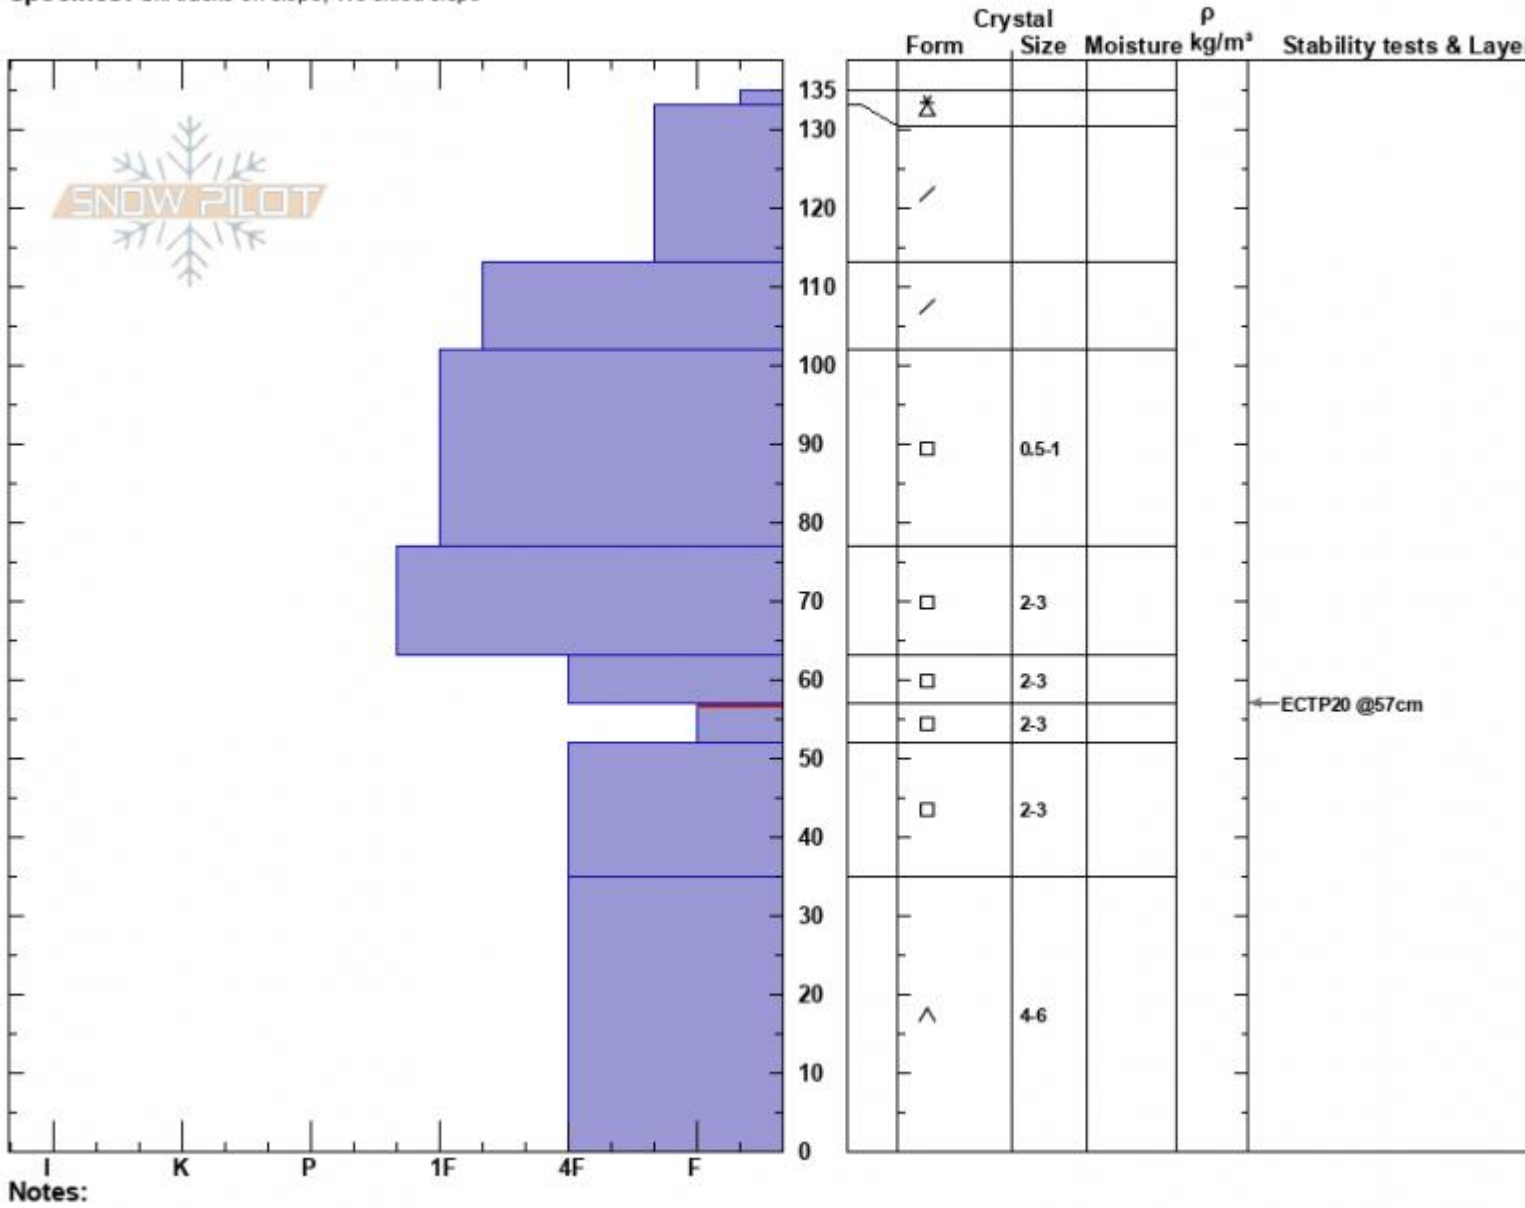

Divide Peak E. Shldr  
 Gallatin Range-N  
 MT  
 Elevation: 9540 ft  
 Aspect: 83°  
 Specifics: Ski tracks on slope; We skied slope

Zach Peterson  
 02/22/2024 - 2:25pm  
 Co-ord: 45.40279N, -110.97024W  
 Slope Angle: 26°  
 Wind Loading: no

Stability: Fair  
 Air Temperature:  
 Sky Cover: BKN  
 Precipitation: S-1  
 Wind: Calm

HS:135 Layer Notes:  
 PF:40 57-52cm:Problematic layer

Advisory Region  
 Northern Gallatin  
 Longitude  
 -110.98W  
 Latitude  
 45.40N  
 Northern Gallatin, 2024-02-22