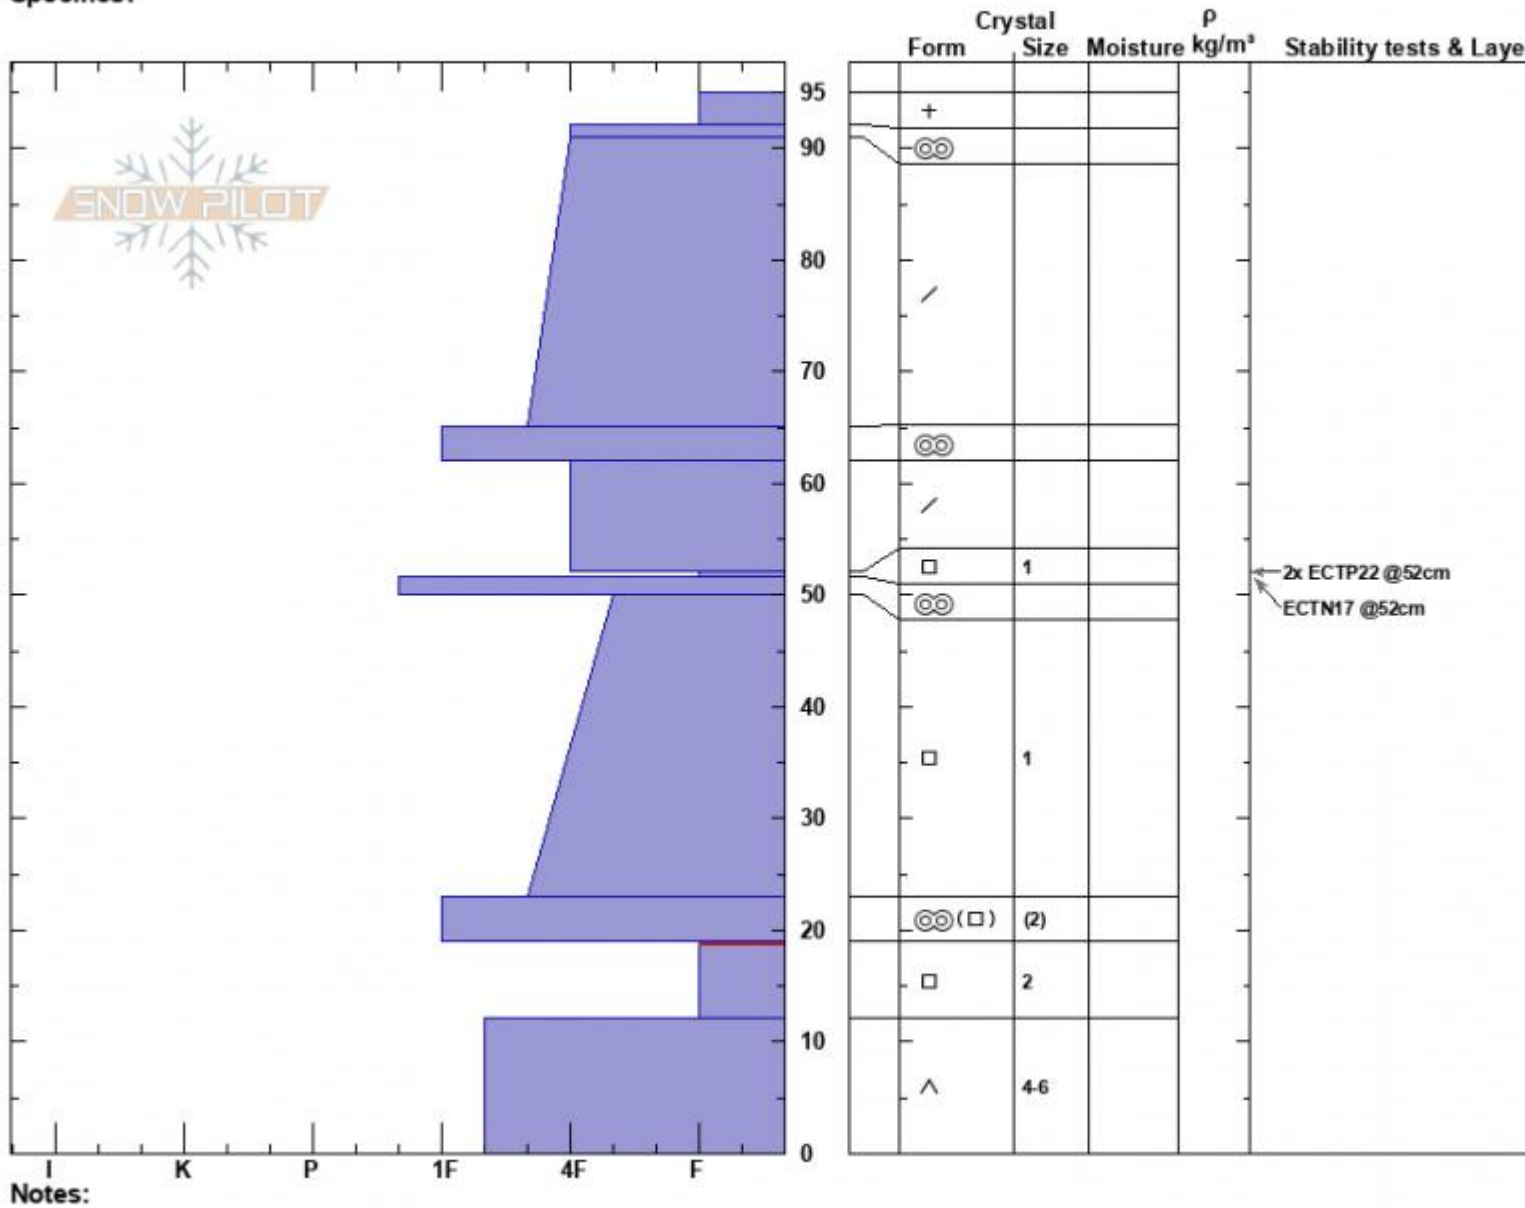

Bacon Rind South Face  
 Madison Range-S  
 MT  
 Elevation: 7800 ft  
 Aspect: 100°  
 Specifics:

Dave Zinn  
 03/04/2024 - 11:00am  
 Co-ord: 44.96770N, -111.08770W  
 Slope Angle: 35°  
 Wind Loading: no

Stability: Poor  
 Air Temperature:  
 Sky Cover: SCT  
 Precipitation: NO  
 Wind: Light Breeze

HS:95  
 PF:40  
 PS:30  
 Layer Notes:  
 19-12cm:Problematic layer

Advisory Region  
 Southern Madison  
 Longitude  
 -111.10W  
 Latitude  
 44.96N  
 Southern Madison, 2024-03-06