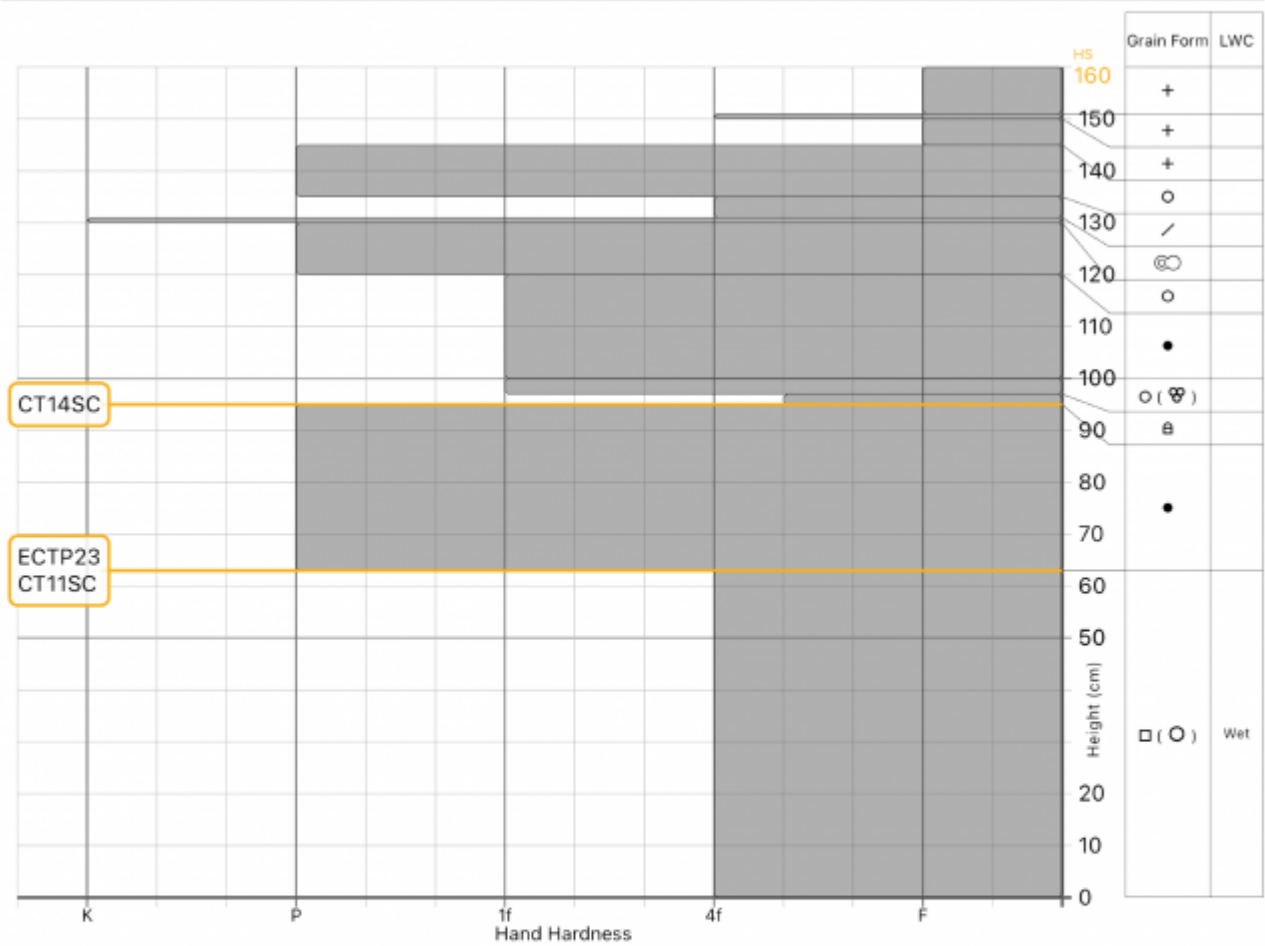

Profile Name: **Lower Henderson**

General

🕒 Date: 2024-03-24 13:08:18.000
 👤 Observer: **Garrett Harmsen**
 🏠 Org: **Propagation Labs**

Location

📍 Elevation: **9388ft**
 🌐 Aspect: **SE**
 📐 Slope: **26°**
 📍 Lat/Lng: **45.0448,-109.9253**

Weather

🌡️ Air Temperature: ?
 ☁️ Sky Cover: ?
 ❄️ Precipitation: ?
 🌬️ Wind: ?
 🌨️ Blowing Snow: ?

Snow Conditions

📏 Total Snow Depth (HS): **160cm**
 🌿 Surface Grain: ?
 🚶 Foot Pen: ?
 🛷 Ski Pen: ?

Notes: CT11SC: was a deep tap test not ct., relatively shallow location - nearby snowpack 170-190cm deep

MANUAL SNOW PROFILE

Advisory Region
 Cooke City
 Longitude
 -109.95W
 Latitude
 45.05N
 Cooke City, 2024-03-27