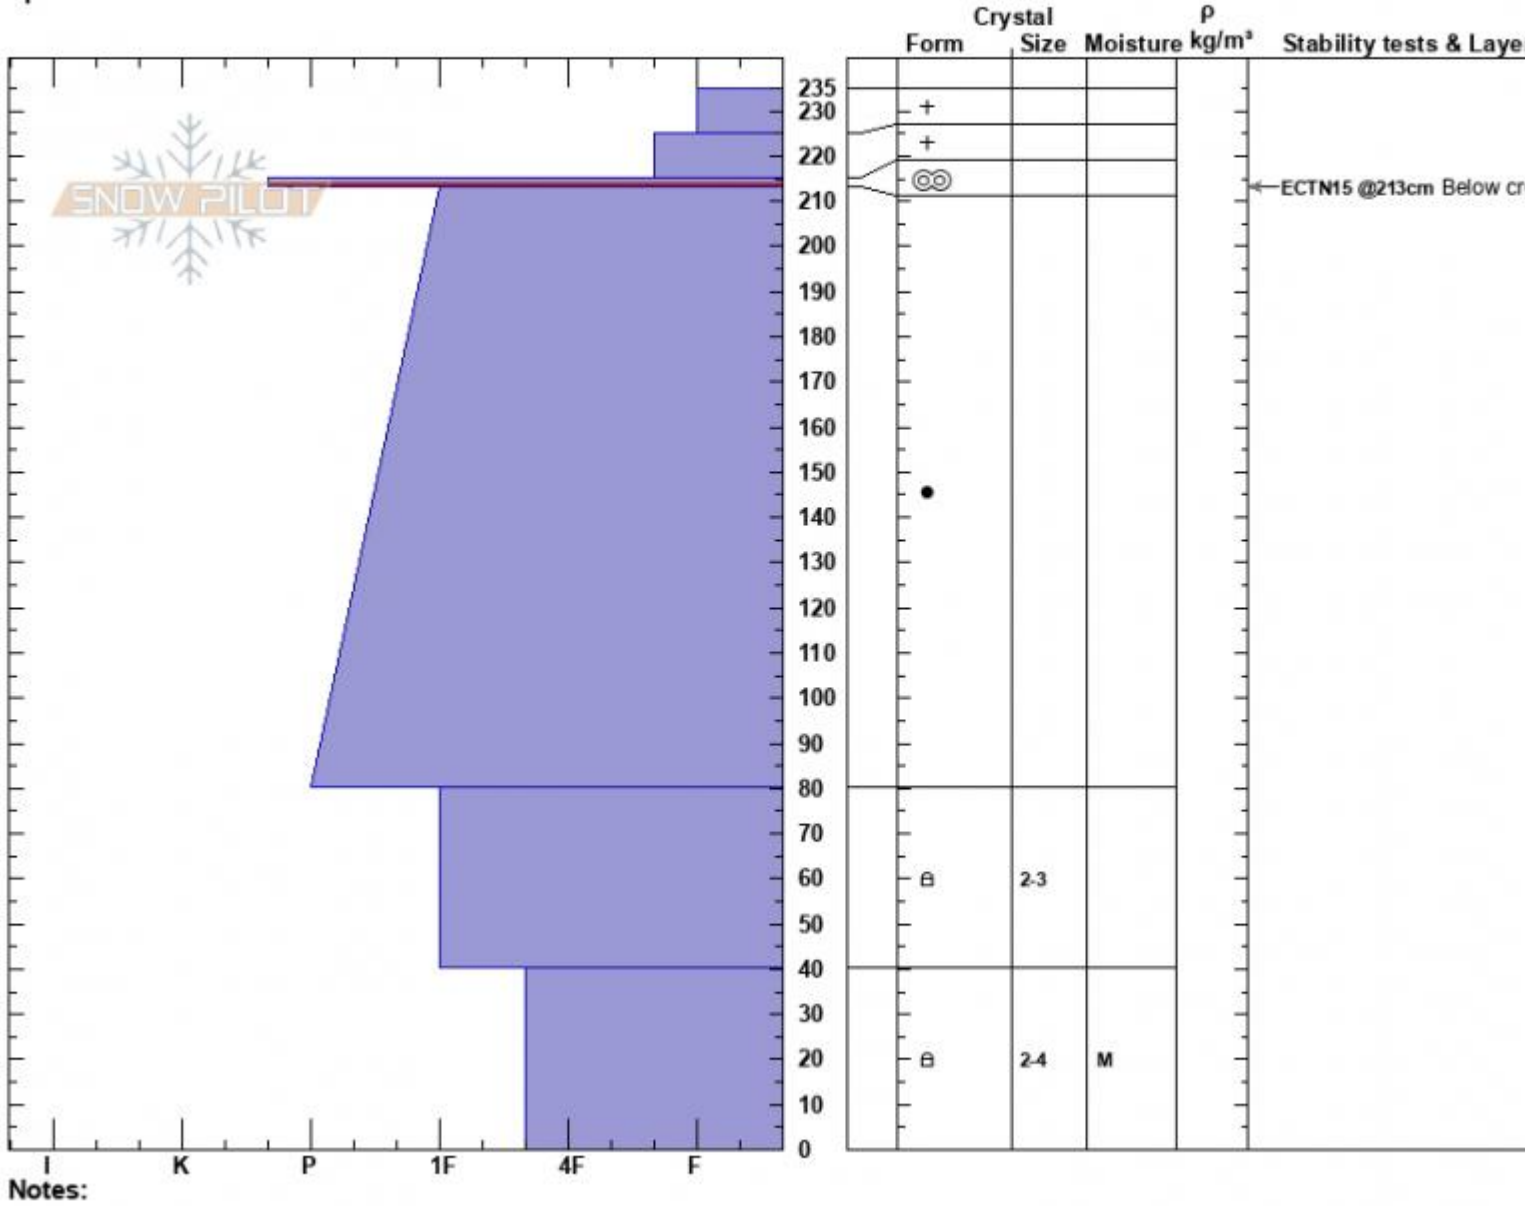

Next to Almost Died
 Beartooths
 MT
 Elevation: 9480 ft
 Aspect: 76°
 Specifics:

Zach Peterson
 03/27/2024 - 3:00pm
 Co-ord: 45.05028N, -109.93144W
 Slope Angle: 27°
 Wind Loading: no

Stability: Good
 Air Temperature:
 Sky Cover: BKN
 Precipitation: S-1
 Wind: Calm

HS:235 Layer Notes:
 PF:37 215-213cm:Problematic layer

Advisory Region
 Cooke City
 Longitude
 -109.94W
 Latitude
 45.02N
 Cooke City, 2024-03-27