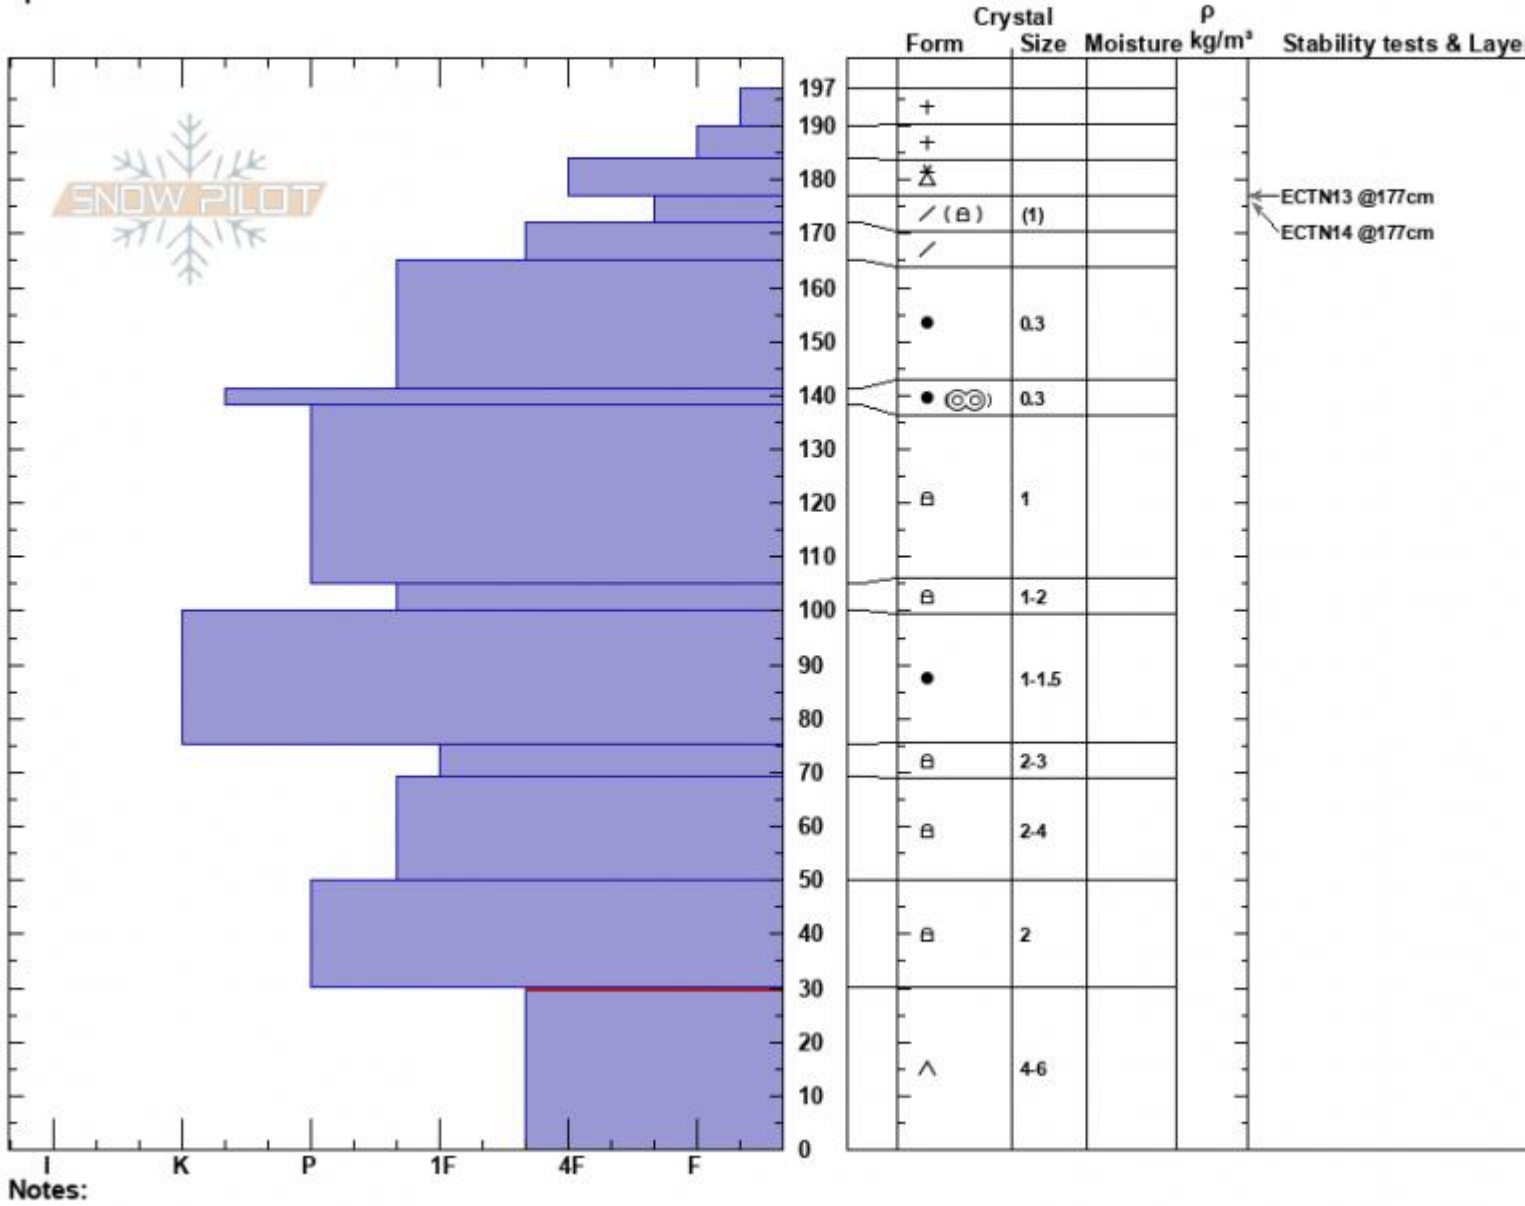

First Yellow Mule
 Madison Range-N
 MT
 Elevation: 9400 ft
 Aspect: 11°
 Specifics:

Zach Peterson
 03/24/2024 - 11:10am
 Co-ord: 45.17495N, -111.37992W
 Slope Angle: 12°
 Wind Loading: yes

Stability: Good
 Air Temperature:
 Sky Cover: OVC
 Precipitation: S-1
 Wind: N Light Breeze

HS:197
 PF:35
 Layer Notes:
 30-0cm: Problematic layer

Advisory Region
 Northern Madison
 Longitude
 -111.38W
 Latitude
 45.17N
 Northern Madison, 2024-03-24