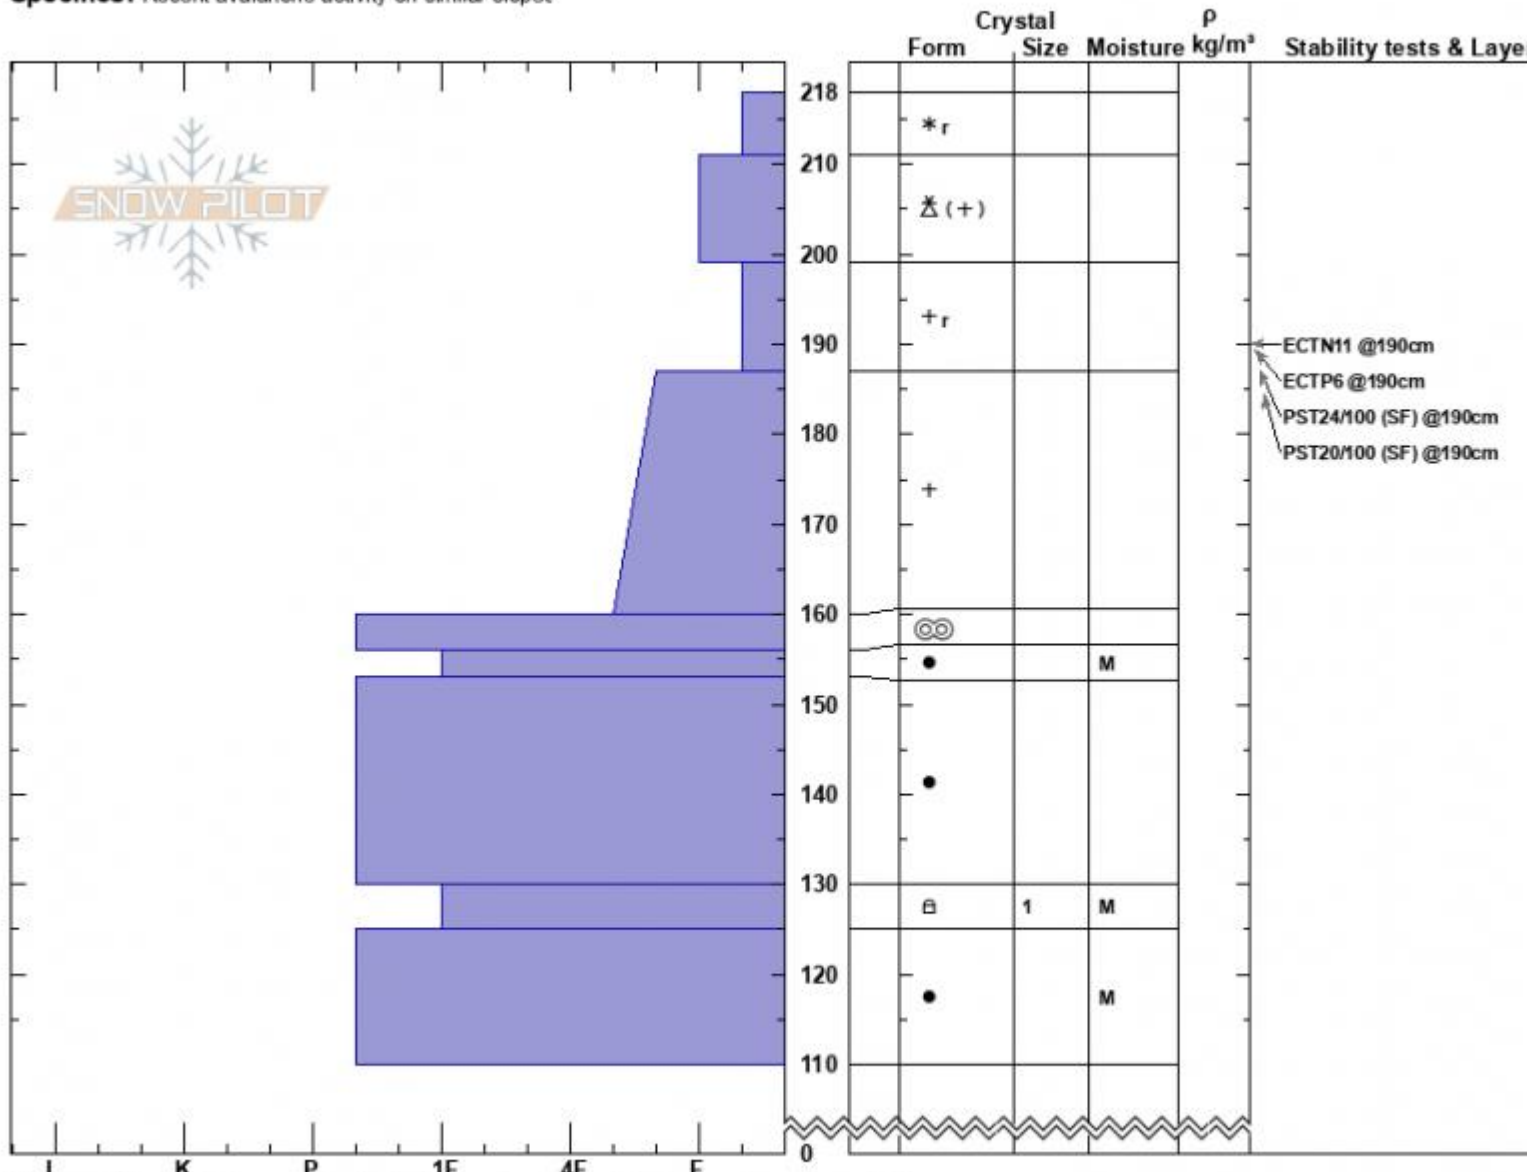

Refrigerator Chutes
 Bridger Range
 MT
 Elevation: 8300 ft
 Aspect: 43°
 Specifics: Recent avalanche activity on similar slopes

Zach Peterson
 04/07/2024 - 12:00pm
 Co-ord: 45.82876N, -110.93217W
 Slope Angle: 30°
 Wind Loading: no

Stability: Poor
 Air Temperature:
 Sky Cover: OVC
 Precipitation: S5
 Wind: Calm

HS:218
 PF:59
 Layer Notes: 199-187cm: Problematic layer

Notes: Widespread storm slab instability. Many skier/rider avalanches on steep slopes ~1' deep.

Advisory Region
 Bridger Range
 Longitude
 -110.93W
 Latitude
 45.83N
 Bridger Range, 2024-04-07