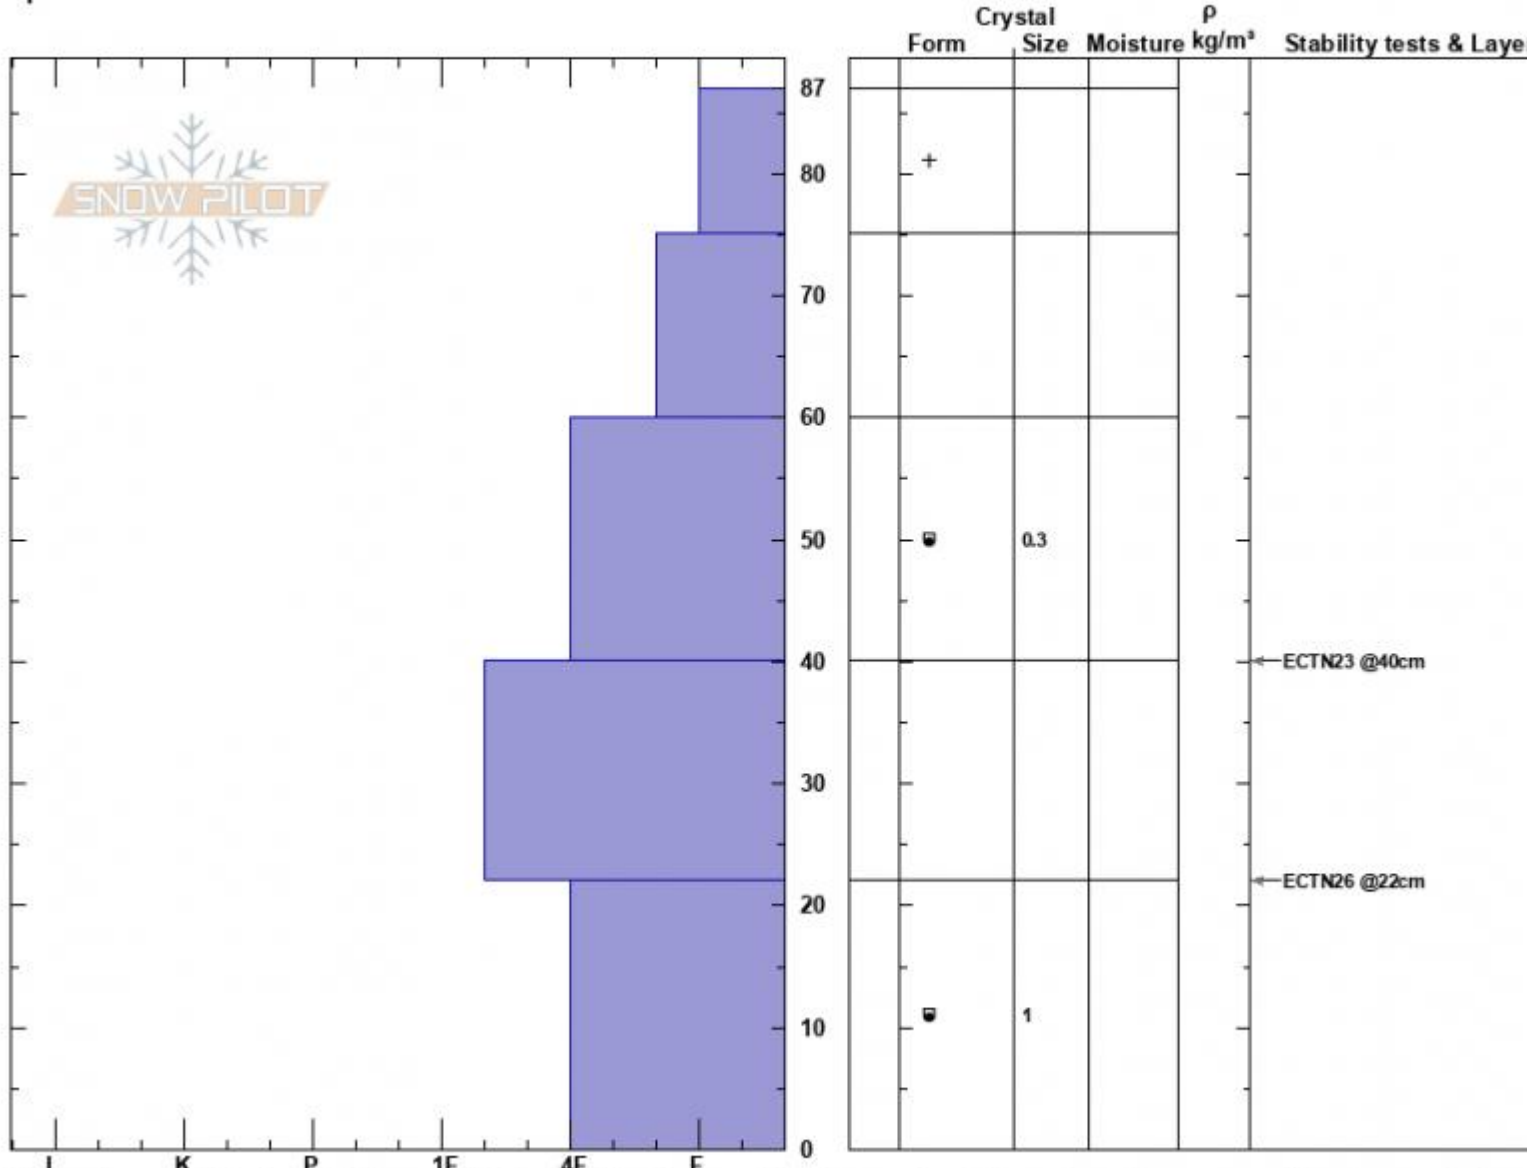

Cabin Creek N
 Madison Range-S
 MT
 Elevation: 9052 ft
 Aspect: 315°
 Specifics:

Mark Staples
 11/27/2024 - 11:00am
 Co-ord: 44.88165N, -111.18568W
 Slope Angle:
 Wind Loading:

Stability:
 Air Temperature:
 Sky Cover: FEW
 Precipitation:
 Wind:

HS:87
 Layer Notes:
 60-40cm: Problematic layer

Notes: Very cold in the shade. Hard to appreciate how cold it is in the mountains with clear skies right now. I expect to see a very different snowpack when I likely not be stronger

N facing profile Cabin Creek

Longitude

-111.23W

Latitude

44.89N

Southern Madison, 2024-11-27