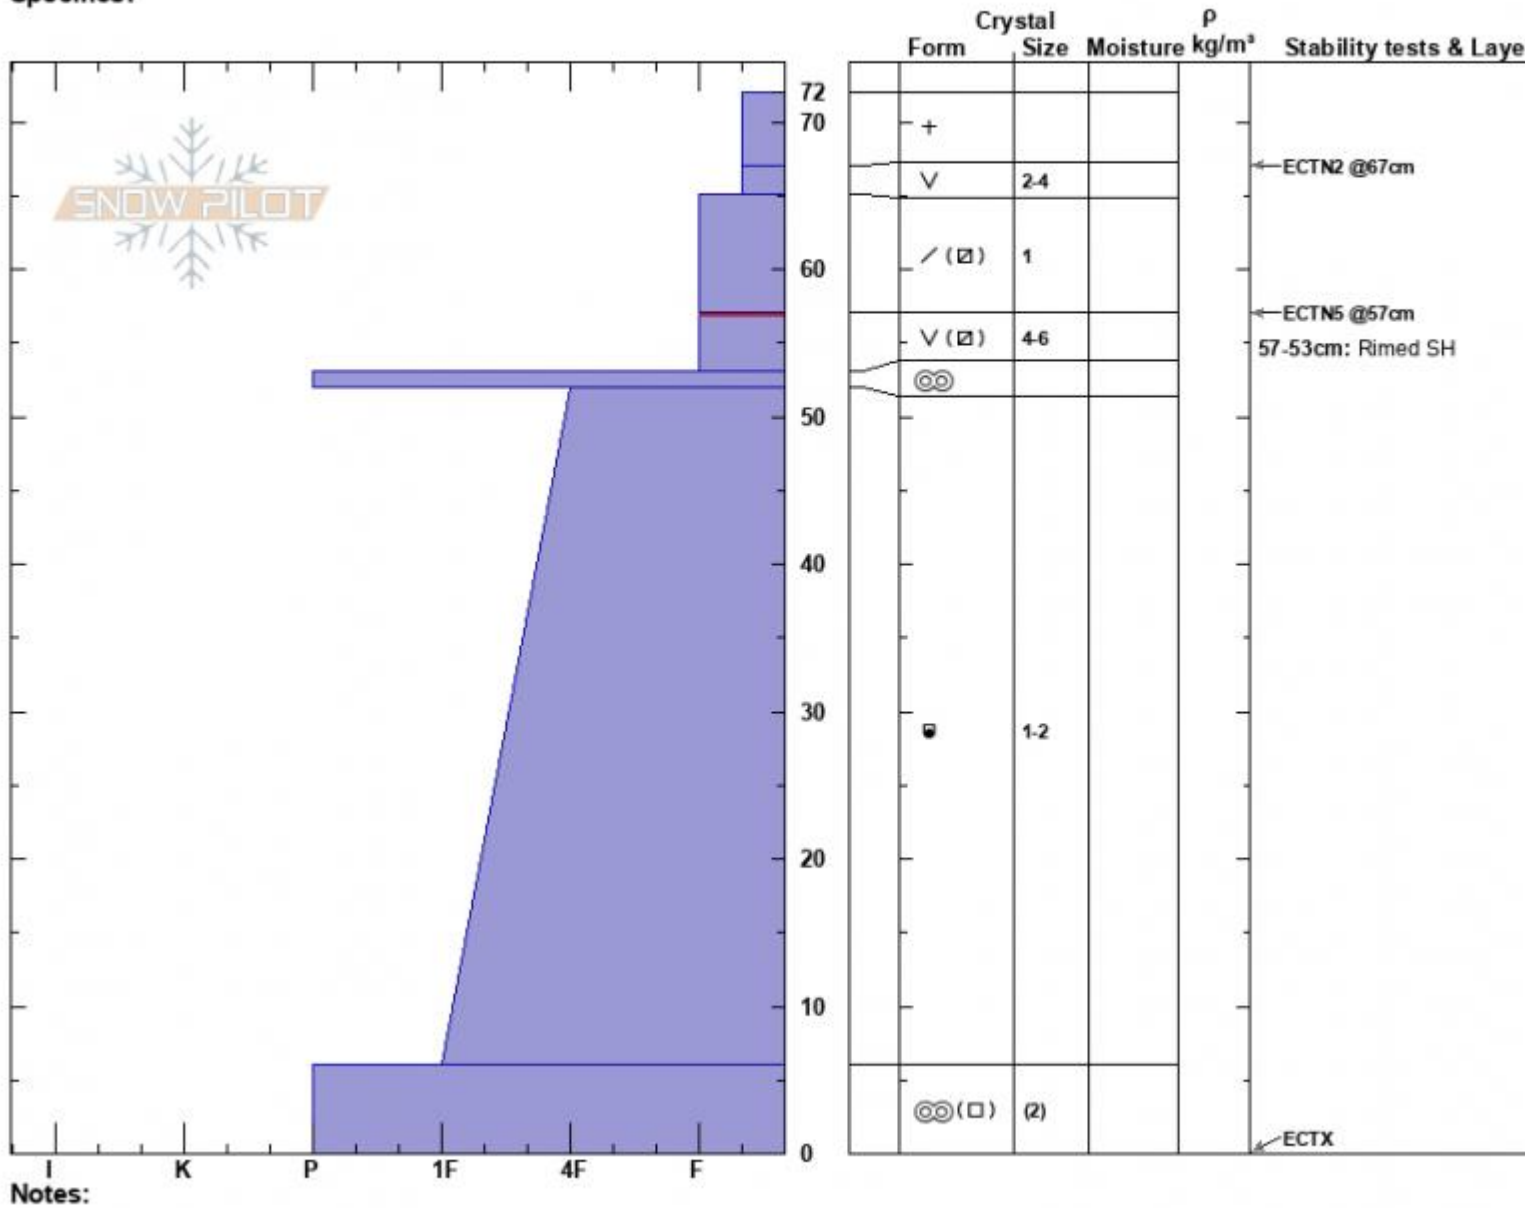

Black Canyon NE  
 Lionhead Range  
 MT  
 Elevation: 7900 ft  
 Aspect: 50°  
 Specifics:

Dave Zinn  
 12/09/2024 - 2:20pm  
 Co-ord: 44.46497N, -111.10560W  
 Slope Angle: 25°  
 Wind Loading: no

Stability: Good  
 Air Temperature:  
 Sky Cover: BKN  
 Precipitation: NO  
 Wind: Calm

HS:72  
 PF:50  
 Layer Notes:  
 57-53cm: Rimed SH  
 57-53cm: Problematic layer

Advisory Region  
 Island Park  
 Longitude  
 -111.14W  
 Latitude  
 44.48N  
 Island Park, 2024-12-09