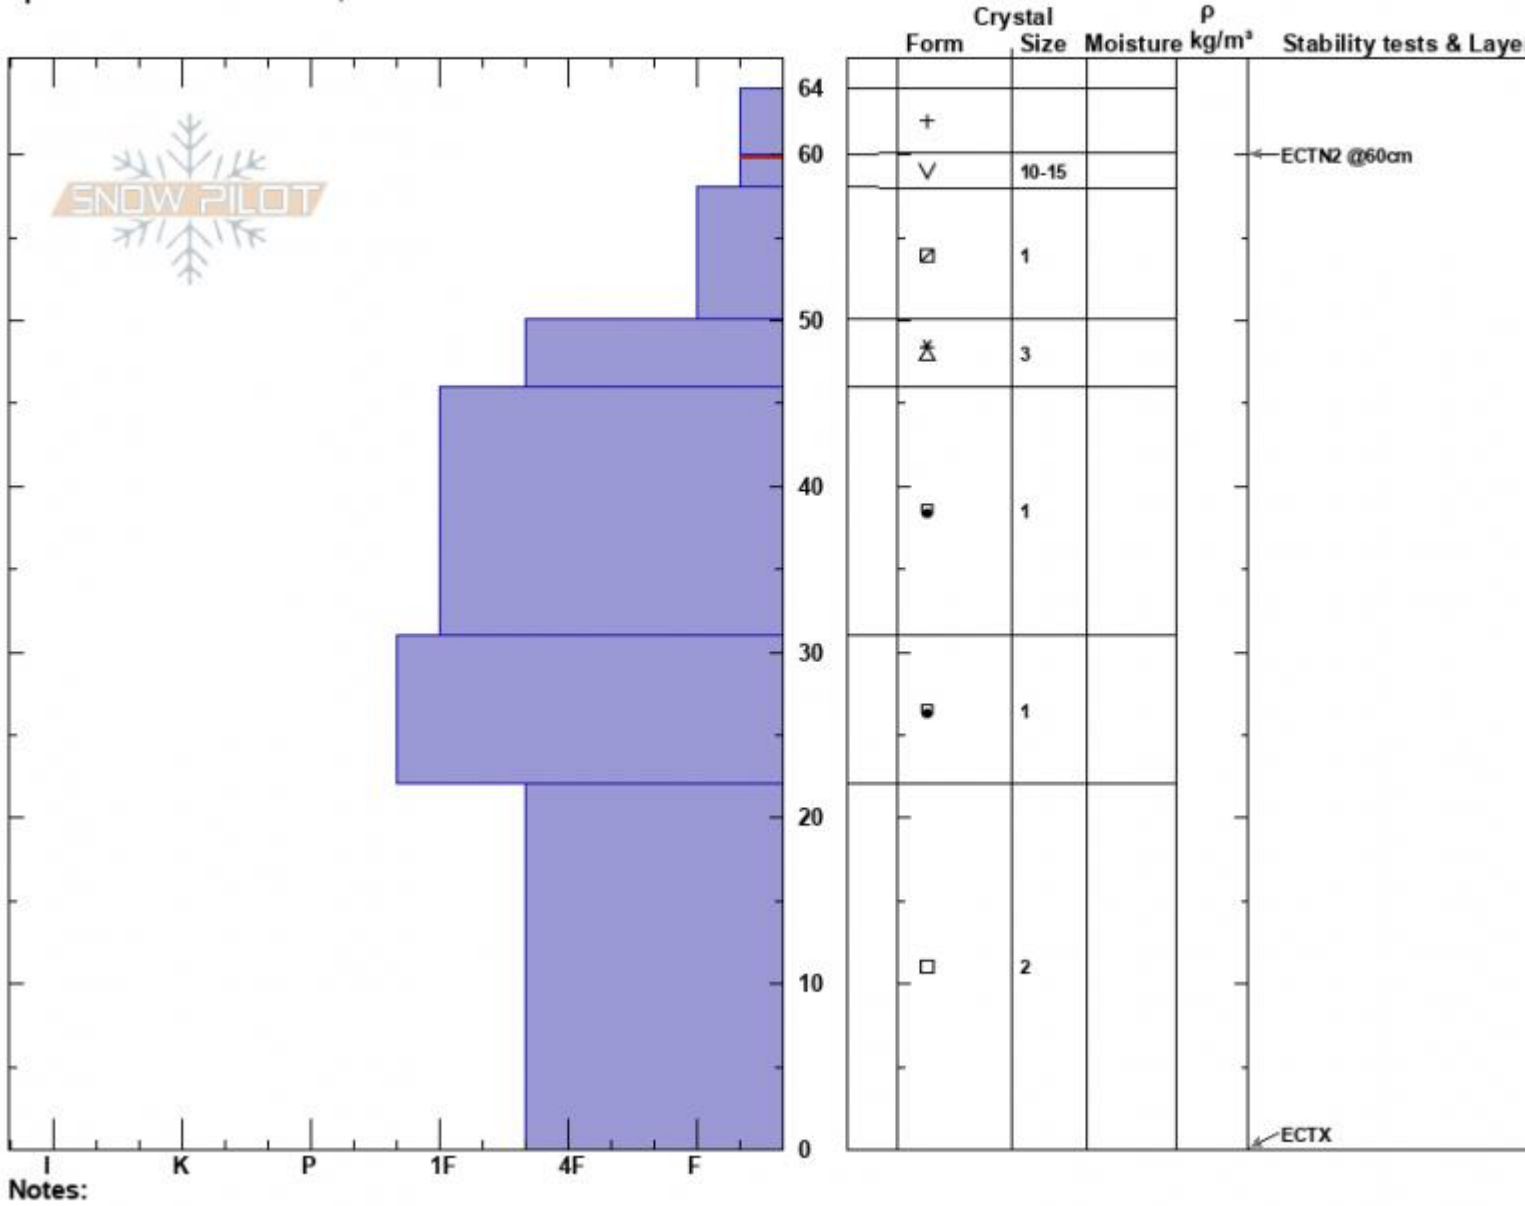

Black Canyon SW
 Lionhead Range
 MT
 Elevation: 8100 ft
 Aspect: 240°
 Specifics: We snowmobiled slope

Dave Zinn
 12/09/2024 - 1:50pm
 Co-ord: 44.49862N, -111.13852W
 Slope Angle: 5°
 Wind Loading: no

Stability: Very Good
 Air Temperature:
 Sky Cover: BKN
 Precipitation: NO
 Wind: Calm

HS:64
 PF:40
 Layer Notes:
 60-58cm: Problematic layer

Notes:
 Advisory Region
 Island Park
 Longitude
 -111.14W
 Latitude
 44.48N
 Island Park, 2024-12-09