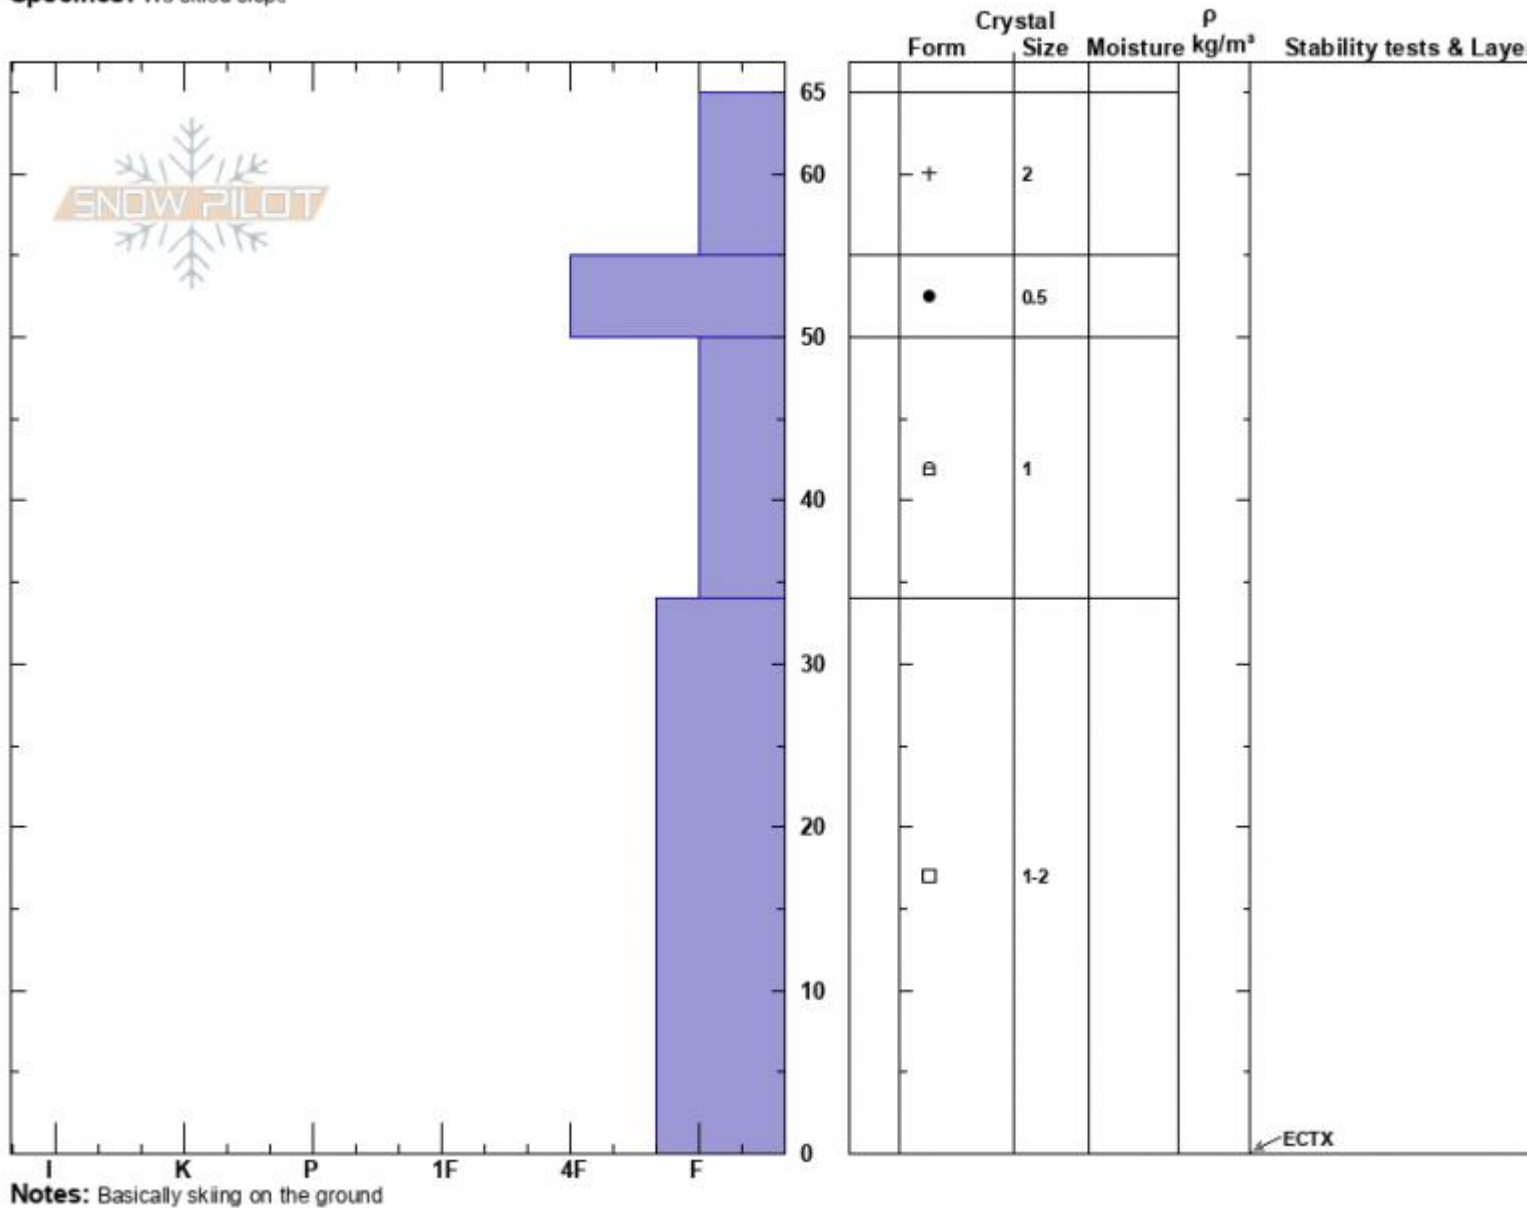

Bacon Rind Meadows  
 Madison Range-S  
 MT  
 Elevation: 8875 ft  
 Aspect: E  
 Specifics: We skied slope

Mike Lavery  
 12/16/2024 - 11:22am  
 Co-ord: 44.95865N, -111.09927W  
 Slope Angle: 24°  
 Wind Loading: no

Stability: Good  
 Air Temperature:  
 Sky Cover: OVC  
 Precipitation: S1  
 Wind: S Moderate

HS:65  
 PF:65  
 PS:40  
 Layer Notes:  
 34-0cm: Problematic layer

Advisory Region  
 Southern Madison  
 Longitude  
 -111.10W  
 Latitude  
 44.96N  
 Southern Madison, 2024-12-16