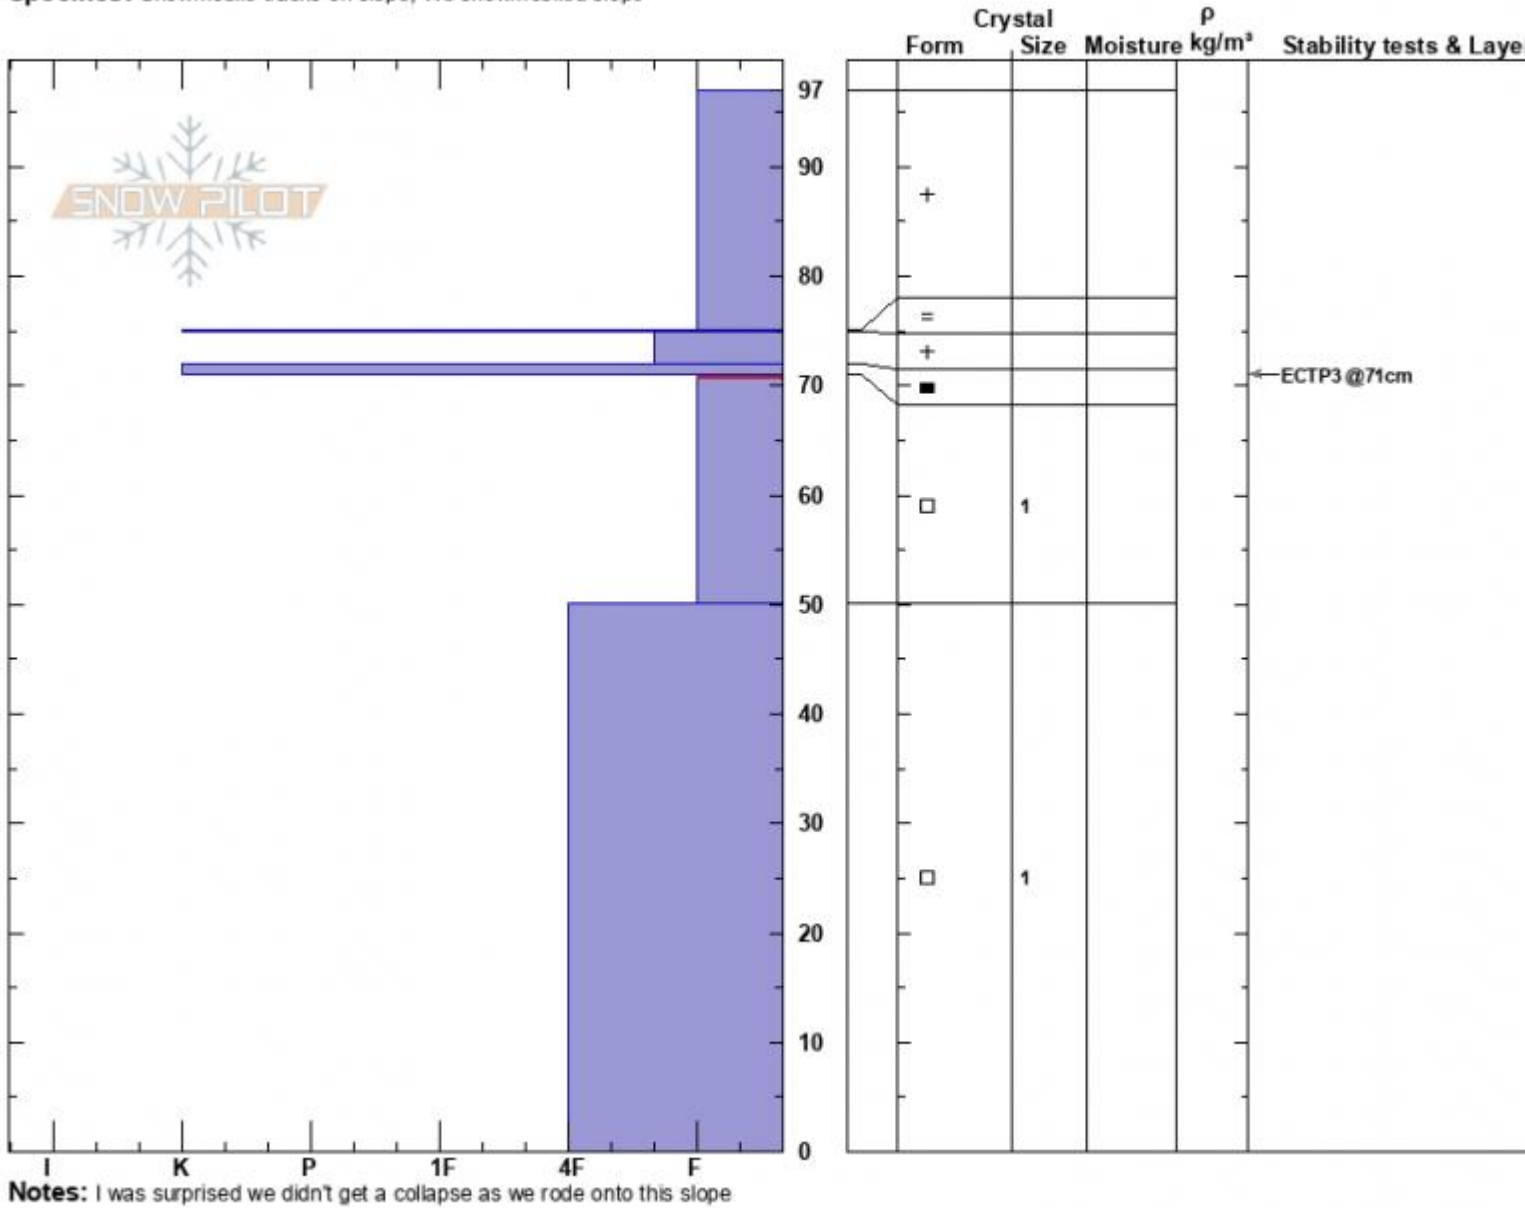

E Fk Upper Yale
 Centennial Range
 ID
 Elevation: 8984 ft
 Aspect: 73°
 Specifics: Snowmobile tracks on slope; We snowmobiled slope

Mark Staples
 12/17/2024 - 11:00am
 Co-ord: 44.55312N, -111.44426W
 Slope Angle: 26°
 Wind Loading: no

Stability:
 Air Temperature:
 Sky Cover: CLR
 Precipitation: NO
 Wind:

HS:97
 Layer Notes:
 71-50cm: Problematic layer

Sawtelle E-facing slope profile at 9000 ft - 17 Dec 2024

Advisory Region
 Island Park
 Longitude
 -111.46W
 Latitude
 44.55N