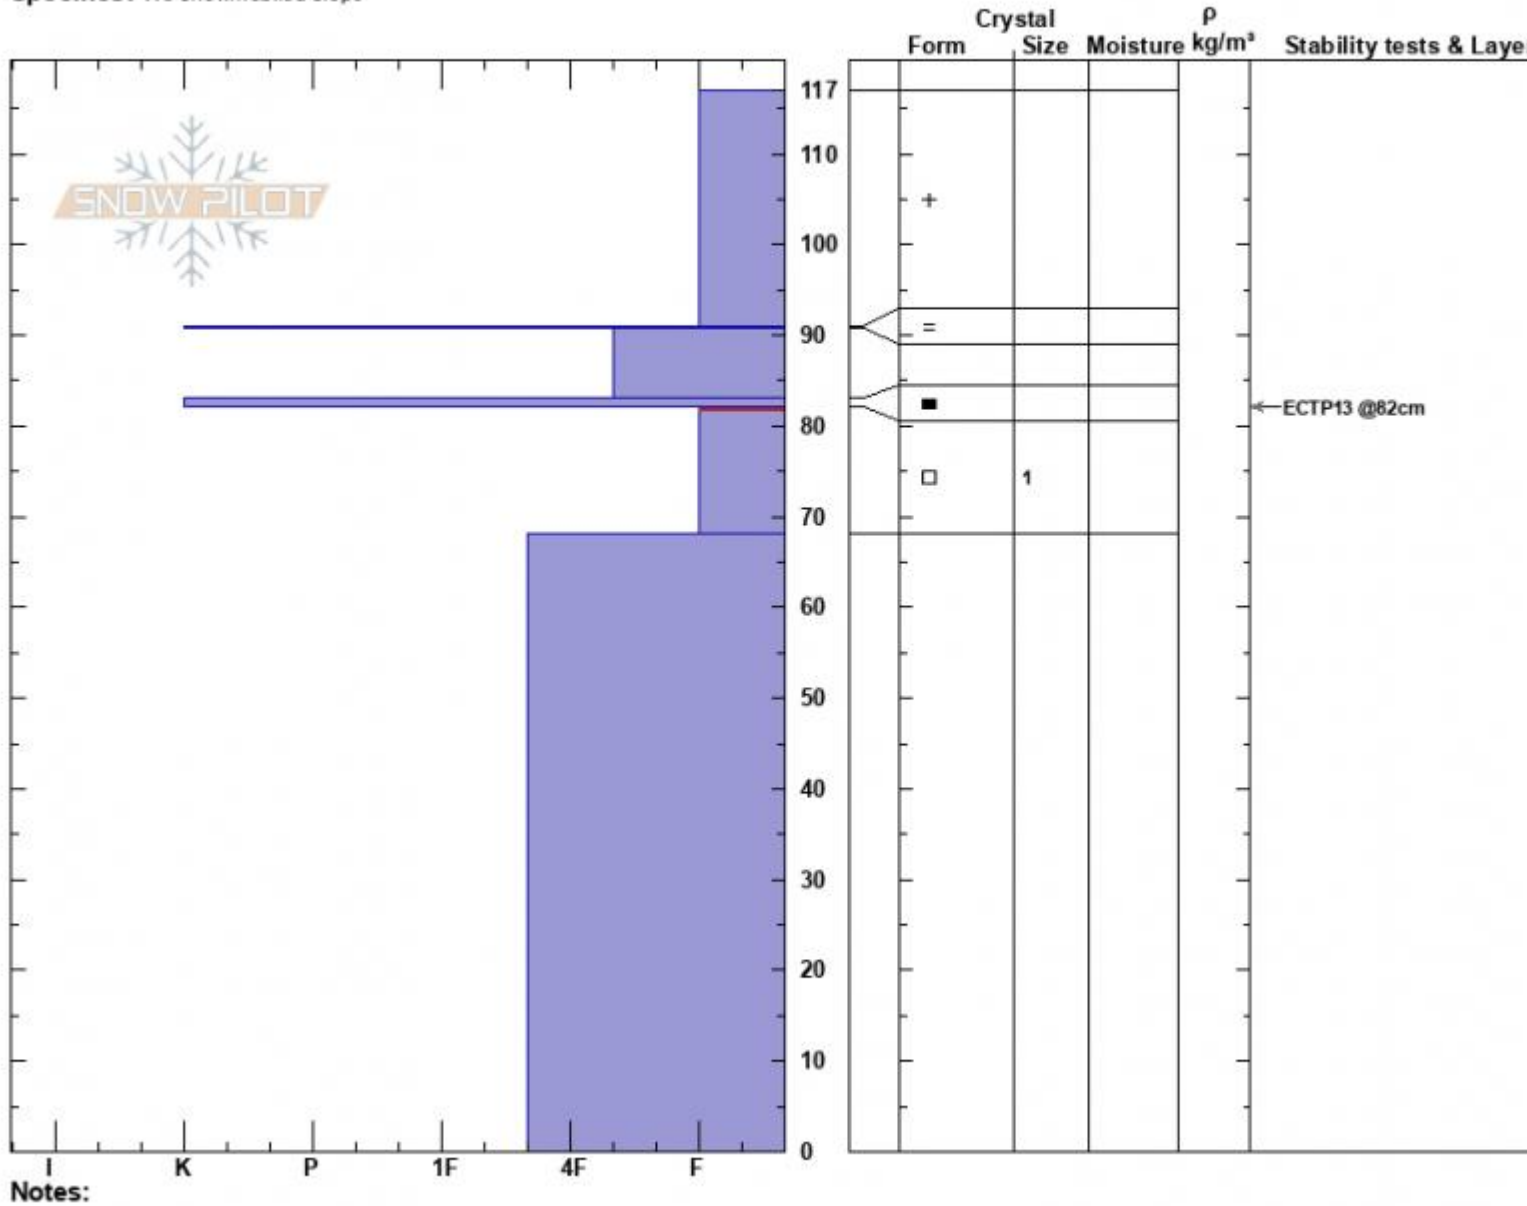

Top of Yale Ck
 Centennial Range
 ID
 Elevation: 9053 ft
 Aspect: 26°
 Specifics: We snowmobiled slope

Mark Staples
 12/17/2024 - 1:00pm
 Co-ord: 44.55396N, -111.46487W
 Slope Angle: 19°
 Wind Loading: no

Stability:
 Air Temperature:
 Sky Cover:
 Precipitation:
 Wind:

HS:117 Layer Notes:
 82-68cm: Problematic layer

NE facing IP profile

Advisory Region
 Island Park
 Longitude
 -111.46W
 Latitude
 44.55N

Island Park, 2024-12-17